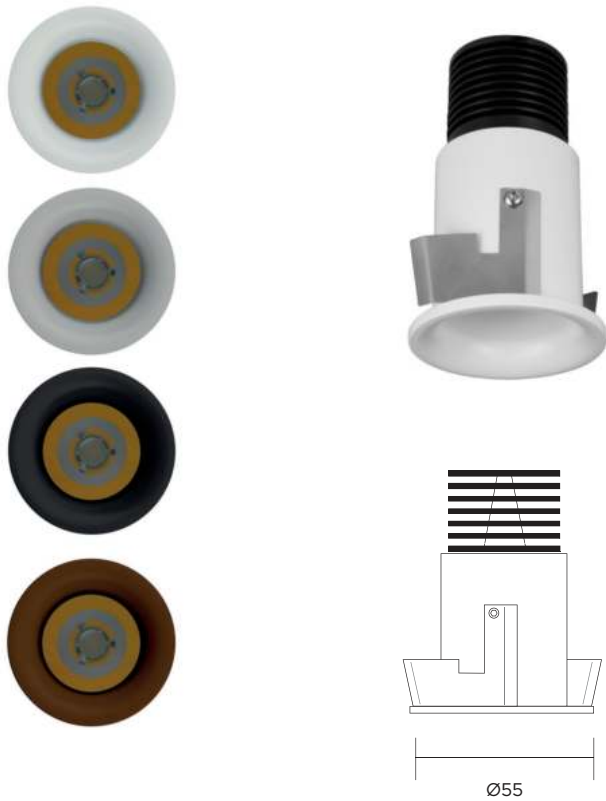

POWER SUPPLY	max 3W - max 700mA
CODE	AV02076GN
LED COLOUR	C - Cool white 5500°K N - Natural white 4000°K W - Warm white 3000°K H - Warm white 3000°K - CRI90 Y - Warm white 2700°K
OPTICS	S
FINISHES	W - White G - Grey B - Black K - Corten
LUMEN OUTPUT SOURCE	190lm (3000°K, 700mA)
DELIVERD LUMEN OUTPUT	130lm (3000°K, 700mA, 3°)
LED NUMBER	1 power LED
MATERIAL	body in anodized aluminium, flange in painted aluminium
DRIVER	not included
POWER CABLE	includes 1,5 mt Liyy 2 x 0,50 cable
WIRING	in series
MOUNTING	recessed (ceiling)
NOTES	other RAL on request

POWER SUPPLY	max 6W - max 700mA
CODE	AV02311GN
LED COLOUR	C - Cool white 5000°K N - Natural white 4000°K W - Warm white 3000°K H - Warm white 3000°K - CRI90 Y - Warm white 2700°K
OPTICS	N M W
FINISHES	W - White G - Grey B - Black K - Corten
LUMEN OUTPUT SOURCE	800lm (3000°K, 700mA)
DELIVERD LUMEN OUTPUT	430lm (3000°K, 700mA, 25°)
LED NUMBER	1 power LED multichip
MATERIAL	body in anodized aluminium, flange in painted aluminium
DRIVER	not included
POWER CABLE	includes 1,5 mt Liyy 2 x 0,50 cable
WIRING	in series
MOUNTING	recessed (ceiling)
NOTES	other RAL on request