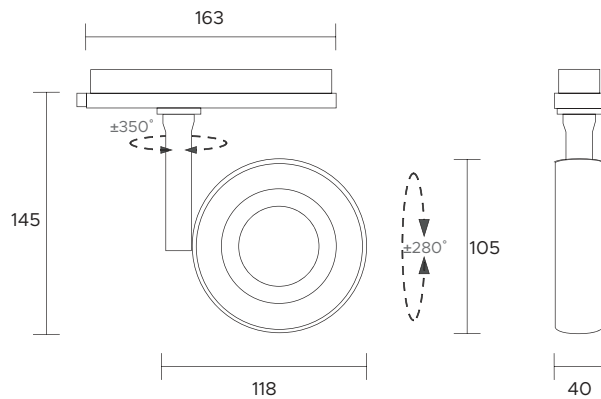

POWER SUPPLY	max 22W - 220V/240V
CODE	AV02298GN
LED COLOUR	C - Cool white 5000°K N - Natural white 4000°K W - Warm white 3000°K H - Warm white 3000°K - CRI90 Y - Warm white 2700°K
OPTICS	N 15° M 30° W 45°
FINISHES	W - White B - Black
LUMEN OUTPUT SOURCE	3000lm (3000°K, 650mA)
DELIVERED LUMEN OUTPUT	2450lm (3000°K, 650mA, 45°)
LED NUMBER	1 power LED multichip
MATERIAL	painted aluminium
DRIVER	included
POWER CABLE	
MOUNTING	ceiling, wall track