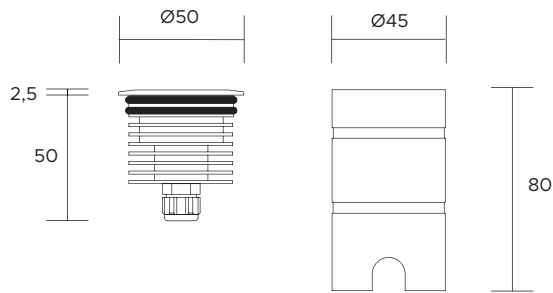

POWER SUPPLY	max 3W - max 350mA
CODE	AV01064GN
LED COLOUR	C - Cool white 5500°K N - Natural white 4000°K W - Warm white 3000°K H - Warm white 3000°K - CRI90 Y - Warm white 2700°K A - Amber R - Red G - Green B - Blue
OPTICS	<table border="0"> <tr> <td>N</td> <td>M</td> <td>W</td> <td>T</td> <td>D</td> </tr> <tr> <td></td> <td></td> <td></td> <td></td> <td></td> </tr> <tr> <td>15°</td> <td>25°</td> <td>30°</td> <td>110°</td> <td>Diff.</td> </tr> </table>
FINISHES	I - Inox AISI 316L
LUMEN OUTPUT SOURCE	330lm (3000°K, 350mA)
DELIVERED LUMEN OUTPUT	250lm (3000°K, 350mA, 30°)
LED NUMBER	3 power LEDs
MATERIAL	body in anodized aluminium, flange in Inox AISI 316L
DRIVER	not included, see pag. 322 and 326
POWER CABLE	includes 1,5 mt Sub4 FROST-UV 2 x 0,50 cable
WIRING	in series
MOUNTING	recessed (floor)
ACCESSORIES	outer case code: AV01406GN
NOTES	24V version on request