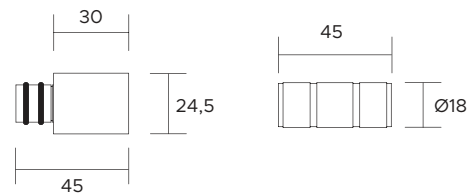

POWER SUPPLY	max 2W - max 500mA
CODE	AV01315GN
LED COLOUR	C - Cool white 5500°K N - Natural white 4000°K W - Warm white 3000°K H - Warm white 3000°K - CRI90 Y - Warm white 2700°K A - Amber R - Red G - Green B - Blue
OPTICS	N 10° M 25° W 40° X 60° T 110° D Diff.
FINISHES	G - Grey B - Black
LUMEN OUTPUT SOURCE	150lm (3000°K, 500mA)
DELIVERED LUMEN OUTPUT	120lm (3000°K, 500mA, 40°)
LED NUMBER	1 power LED
MATERIAL	body and flange in anodized aluminium
DRIVER	not included
POWER CABLE	includes 1,5 mt Sub4 FROST-UV 2 x 0,50 cable
WIRING	in series
MOUNTING	recessed (wall)
ACCESSORIES	
NOTES	

POWER SUPPLY	max 2W - max 500mA
CODE	AV01314GN
LED COLOUR	C - Cool white 5500°K N - Natural white 4000°K W - Warm white 3000°K H - Warm white 3000°K - CRI90 Y - Warm white 2700°K A - Amber R - Red G - Green B - Blue
OPTICS	N 10° M 25° W 40° X 60° T 110° D Diff.
FINISHES	G - Grey B - Black
LUMEN OUTPUT SOURCE	150lm (3000°K, 500mA)
DELIVERED LUMEN OUTPUT	120lm (3000°K, 500mA, 40°)
LED NUMBER	1 power LED
MATERIAL	body and flange in anodized aluminium
DRIVER	not included
POWER CABLE	includes 1,5 mt Sub4 FROST-UV 2 x 0,50 cable
WIRING	in series
MOUNTING	recessed (wall)
ACCESSORIES	outer case code: AV01316GN
NOTES