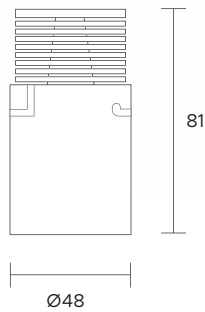

max 9W - max 500mA

AV02268GN

C - Cool white 5000°K
N - Natural white 4000°K
W - Warm white 3000°K
H - Warm white 3000°K - CRI90
Y - Warm white 2700°K

OPTICS

FINISHES

W - White
G - Grey
B - Black

LUMEN OUTPUT SOURCE 1200lm (3000°K, 500mA)

DELIVERED LUMEN OUTPUT 1080lm (3000°K, 500mA, 36°)

LED NUMBER 1 power LED multichip

MATERIAL body in anodized aluminium,
flange in painted aluminium

DRIVER not included

POWER CABLE includes 0,5 mt FEP 2 x 0,35 cable

WIRING in series

MOUNTING recessed (ceiling)

ACCESSORIES see pag. 70

NOTES other RAL on request