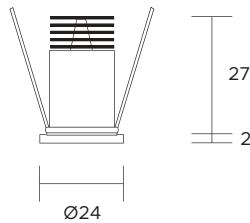

Ø 17mm

POWER SUPPLY	max 1W - max 350mA
CODE	AV02073GN
LED COLOUR	C - Cool white 5500°K N - Natural white 4000°K W - Warm white 3000°K H - Warm white 3000°K - CRI90 Y - Warm white 2700°K A - Amber
OPTICS	M W X E 20° 35° 50° 20°x45°
FINISHES	W - White G - Grey B - Black
LUMEN OUTPUT SOURCE	110lm (3000°K, 350mA)
DELIVERED LUMEN OUTPUT	100lm (3000°K, 350mA, 50°)
LED NUMBER	1 power LED
MATERIAL	body in anodized aluminium, flange in painted aluminium
DRIVER	not included
POWER CABLE	includes 0,5 mt FEP 2 x 0,35 cable
WIRING	in series
MOUNTING	recessed (ceiling, wall)
NOTES	other RAL on request