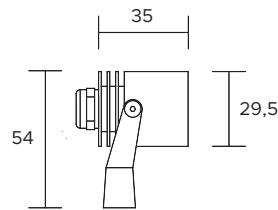

POWER SUPPLY	max 3W - max 700mA
CODE	AV01001GN
LED COLOUR	C - Cool white 5500°K N - Natural white 4000°K W - Warm white 3000°K H - Warm white 3000°K - CRI90 Y - Warm white 2700°K A - Amber R - Red G - Green B - Blue
OPTICS	<table border="0"> <tr> <td>N</td> <td>M</td> <td>W</td> <td>X</td> <td>T</td> <td>D</td> </tr> <tr> <td></td> <td></td> <td></td> <td></td> <td></td> <td></td> </tr> <tr> <td>10°</td> <td>25°</td> <td>40°</td> <td>60°</td> <td>110°</td> <td>Diff.</td> </tr> </table>
FINISHES	G - Grey B - Black
LUMEN OUTPUT SOURCE	190lm (3000°K, 700mA)
DELIVERED LUMEN OUTPUT	160lm (3000°K, 700mA, 40°)
LED NUMBER	1 power LED
MATERIAL	body and flange in anodized aluminium
DRIVER	not included
POWER CABLE	includes 1,5 mt Sub4 FROST-UV 2 x 0,50 cable
WIRING	in series
MOUNTING	surface (ceiling, wall, floor)
ACCESSORIES	see pag. 127 - 128
NOTES	24V version on request