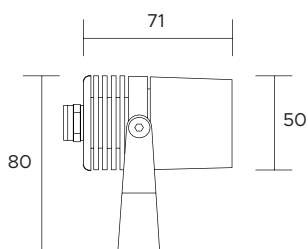

| | | | | | | | | | | | | | | | | | | | |
|-------------------------------|---|-----|-----|------|-------|---|---|--|--|--|--|--|--|-----|-----|-----|-----|------|-------|
| POWER SUPPLY | max 3W - max 700mA | | | | | | | | | | | | | | | | | | |
| CODE | AV01029GN | | | | | | | | | | | | | | | | | | |
| LED COLOUR | C - Cool white 5500°K N - Natural white 4000°K W - Warm white 3000°K H - Warm white 3000°K - CRI90 Y - Warm white 2700°K A - Amber R - Red G - Green B - Blue | | | | | | | | | | | | | | | | | | |
| OPTICS | <table border="0"> <tr> <td>N</td> <td>M</td> <td>W</td> <td>X</td> <td>T</td> <td>D</td> </tr> <tr> <td></td> <td></td> <td></td> <td></td> <td></td> <td></td> </tr> <tr> <td>10°</td> <td>25°</td> <td>40°</td> <td>60°</td> <td>110°</td> <td>Diff.</td> </tr> </table> | N | M | W | X | T | D | | | | | | | 10° | 25° | 40° | 60° | 110° | Diff. |
| N | M | W | X | T | D | | | | | | | | | | | | | | |
| | | | | | | | | | | | | | | | | | | | |
| 10° | 25° | 40° | 60° | 110° | Diff. | | | | | | | | | | | | | | |
| FINISHES | G - Grey B - Black | | | | | | | | | | | | | | | | | | |
| LUMEN OUTPUT SOURCE | 190lm (3000°K, 700mA) | | | | | | | | | | | | | | | | | | |
| DELIVERED LUMEN OUTPUT | 160lm (3000°K, 700mA, 40°) | | | | | | | | | | | | | | | | | | |
| LED NUMBER | 1 power LED | | | | | | | | | | | | | | | | | | |
| MATERIAL | body and flange in anodized aluminium | | | | | | | | | | | | | | | | | | |
| DRIVER | not included | | | | | | | | | | | | | | | | | | |
| POWER CABLE | includes 1,5 mt Sub4 FROST-UV 2 x 0,50 cable | | | | | | | | | | | | | | | | | | |
| WIRING | in series | | | | | | | | | | | | | | | | | | |
| MOUNTING | surface (ceiling, wall, floor) | | | | | | | | | | | | | | | | | | |
| ACCESSORIES | see pag. 127 - 128 | | | | | | | | | | | | | | | | | | |
| NOTES | 24V version on request | | | | | | | | | | | | | | | | | | |