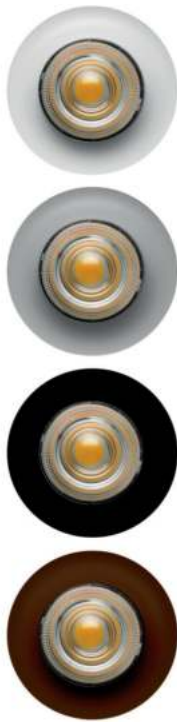

Ø 72mm

POWER SUPPLY	max 12W - max 350mA
CODE	AV02002GN
LED COLOUR	C - Cool white 5000°K N - Natural white 4000°K W - Warm white 3000°K H - Warm white 3000°K - CRI90 Y - Warm white 2700°K
OPTICS	<table border="0"> <tr> <td>N</td> <td>M</td> <td>W</td> </tr> <tr> <td></td> <td></td> <td></td> </tr> <tr> <td>15°</td> <td>25°</td> <td>40°</td> </tr> </table>
FINISHES	W - White G - Grey B - Black K - Corten
FILTERS	1 - Honeycomb louver
LUMEN OUTPUT SOURCE	1730lm (3000°K, 350mA)
DELIVERED LUMEN OUTPUT	1480lm (3000°K, 350mA, 40°)
LED NUMBER	1 power LED multichip
MATERIAL	body in anodized aluminium, flange in painted aluminium
DRIVER	not included
POWER CABLE	includes 0,5 mt Liyy 2 x 0,50 cable
WIRING	in series
MOUNTING	recessed (ceiling)
NOTES	other RAL on request