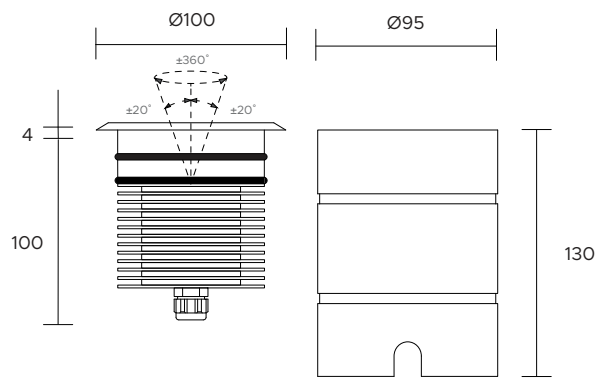

POWER SUPPLY	max 4W - max 900mA
CODE	AV01087GN
LED COLOUR	- C - Cool white 5500°K - N - Natural white 4000°K - W - Warm white 3000°K - H - Warm white 3000°K - CRI90 - Y - Warm white 2700°K - A - Amber - R - Red - G - Green - B - Blue
OPTICS	S 3°
FINISHES	I - Inox AISI 316L
LUMEN OUTPUT SOURCE	220lm (3000°K, 900mA)
DELIVERED LUMEN OUTPUT	160lm (3000°K, 900mA, 3°)
LED NUMBER	1 power LED
MATERIAL	body in anodized aluminium, flange in Inox AISI 316L
DRIVER	not included
POWER CABLE	includes 1,5 mt Sub4 FROST-UV 2 x 0.50 cable
WIRING	in series
MOUNTING	recessed (floor)
ACCESSORIES	outer case code: AV01416GN
NOTES	24V version on request