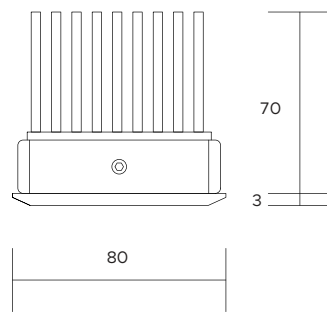

foro Ø72

POWER SUPPLY CODE	max 12W - max 350mA AV02323GN
LED COLOUR	C - Cool white 5000°K N - Natural white 4000°K W - Warm white 3000°K H - Warm white 3000°K - CRI90 Y - Warm white 2700°K
OPTICS	A2 Wall Washer
FINISHES	W - White G - Grey B - Black K - Corten
LUMEN OUTPUT SOURCE	1730lm (3000°K, 350mA)
DELIVERED LUMEN OUTPUT	1640lm (3000°K, 350mA, Asymmetric)
LED NUMBER	1 power LED multichip
MATERIAL	body in anodized aluminium, flange in painted aluminium
DRIVER	not included
POWER CABLE	includes 0,5 mt FEP 2 x 0,35 cable
WIRING	in series
MOUNTING	recessed (ceiling)
NOTES	other RAL on request