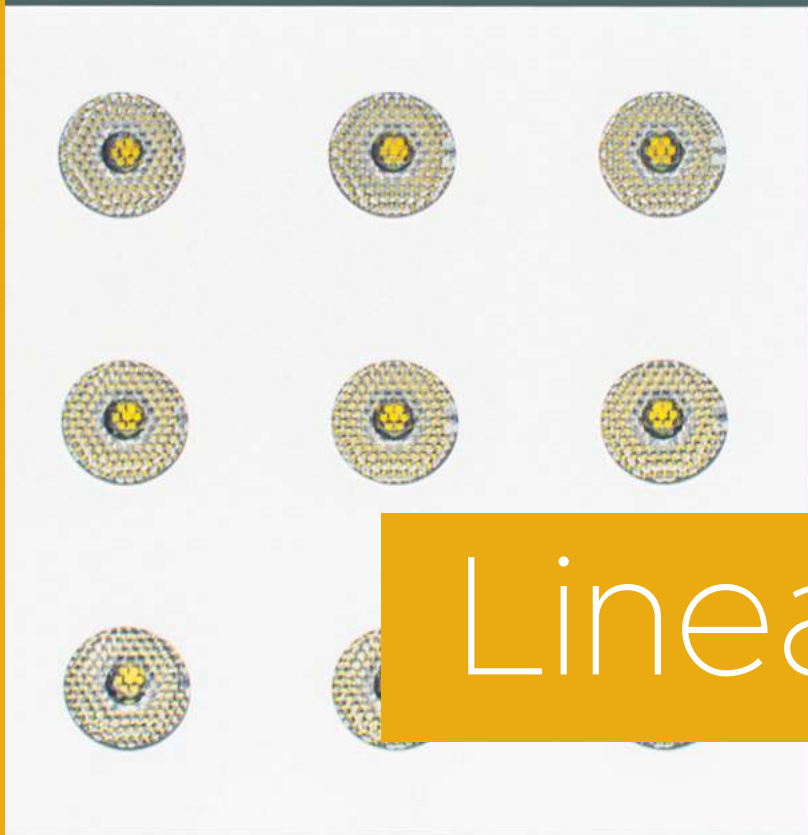

Linear lights