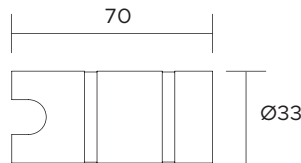

POWER SUPPLY	max 2W - max 500mA
CODE	AV01304GN
LED COLOUR	- C - Cool white 5500°K - N - Natural white 4000°K - W - Warm white 3000°K - H - Warm white 3000°K - CRI90 - Y - Warm white 2700°K - A - Amber - R - Red - G - Green - B - Blue
OPTICS	A Asymmetric
FINISHES	- G - Grey - B - Black
LUMEN OUTPUT SOURCE	150lm (3000°K, 500mA)
DELIVERED LUMEN OUTPUT	120lm (3000°K, 500mA, 45° Asy.)
LED NUMBER	1 power LED
MATERIAL	body and flange in anodized aluminium
DRIVER	not included
POWER CABLE	includes 1,5 mt Sub4 FROST-UV 2 x 0,50 cable
WIRING	in series
MOUNTING	recessed (wall)
ACCESSORIES	outer case code: AV01214GN
NOTES	24V version on request