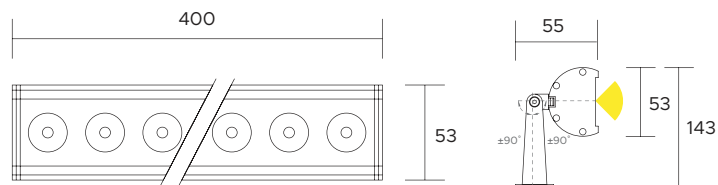

POWER SUPPLY	max 12W - max 350mA
CODE	AV01432GN, AV01340GN (110°)
LED COLOUR	C - Cool white 5500°K N - Natural white 4000°K W - Warm white 3000°K H - Warm white 3000°K - CRI90 Y - Warm white 2700°K A - Amber R - Red G - Green B - Blue
OPTICS	<table border="1"> <tr> <td>N</td> <td>M</td> <td>W</td> <td>X</td> <td>E</td> <td>T</td> </tr> <tr> <td></td> <td></td> <td></td> <td></td> <td></td> <td></td> </tr> <tr> <td>10°</td> <td>25°</td> <td>40°</td> <td>60°</td> <td>30°x65°</td> <td>110°</td> </tr> </table>
FINISHES	G - Grey
LUMEN OUTPUT SOURCE	1320lm (3000°K, 350mA)
DELIVERED LUMEN OUTPUT	1280lm (3000°K, 350mA, 40°)
LED NUMBER	12 power LEDs
MATERIAL	body in anodized aluminium
DRIVER	not included
POWER CABLE	includes 1,5 mt Sub4 FROST-UV 2 x 0,50 cable
WIRING	in series
MOUNTING	surface (ceiling, wall, floor)
NOTES	24V version on request

POWER SUPPLY	max 36W - max 700mA
CODE	AV01432GN, AV01340GN (110°)
LED COLOUR	1 - RGB 2 - AWB 3 - A WW W
OPTICS	<table border="1"> <tr> <td>N</td> <td>M</td> <td>W</td> <td>X</td> <td>E</td> <td>T</td> </tr> <tr> <td></td> <td></td> <td></td> <td></td> <td></td> <td></td> </tr> <tr> <td>10°</td> <td>25°</td> <td>40°</td> <td>60°</td> <td>30°x65°</td> <td>110°</td> </tr> </table>
FINISHES	G - Grey
LUMEN OUTPUT SOURCE	1560lm (RGB, 700mA)
DELIVERED LUMEN OUTPUT	1440lm (RGB, 700mA, 40°)
LED NUMBER	12 power LEDs
MATERIAL	body in anodized aluminium
DRIVER	not included
POWER CABLE	includes 1,5 mt Liyy AD8 6 x 0,35 cable
WIRING	in series
MOUNTING	surface (ceiling, wall, floor)