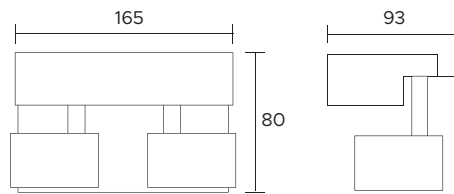

POWER SUPPLY	max 6W - 220V/240V
CODE	AVO2094GN
LED COLOUR	C - Cool white 5000°K N - Natural white 4000°K W - Warm white 3000°K H - Warm white 3000°K - CRI90 Y - Warm white 2700°K
OPTICS	M 24° W 36° X 60°
FINISHES	W - White G - Grey B - Black
LUMEN OUTPUT SOURCE	890lm (3000°K, 350mA)
DELIVERED LUMEN OUTPUT	710lm (3000°K, 350mA, 36°)
LED NUMBER	1 power LED multichip
MATERIAL	painted aluminium
DRIVER	included
POWER CABLE	
MOUNTING	ceiling, wall surface
NOTES	other RAL on request

POWER SUPPLY	max 6W x2 - 220V/240V
CODE	AVO2095GN
LED COLOUR	C - Cool white 5000°K N - Natural white 4000°K W - Warm white 3000°K H - Warm white 3000°K - CRI90 Y - Warm white 2700°K
OPTICS	M 24° W 36° X 60°
FINISHES	W - White G - Grey B - Black
LUMEN OUTPUT SOURCE	890lm (3000°K, 350mA) x2
DELIVERED LUMEN OUTPUT	710lm (3000°K, 350mA, 36°) x2
LED NUMBER	2 power LEDs multichip
MATERIAL	painted aluminium
DRIVER	included
POWER CABLE	
MOUNTING	ceiling, wall surface
NOTES	other RAL on request