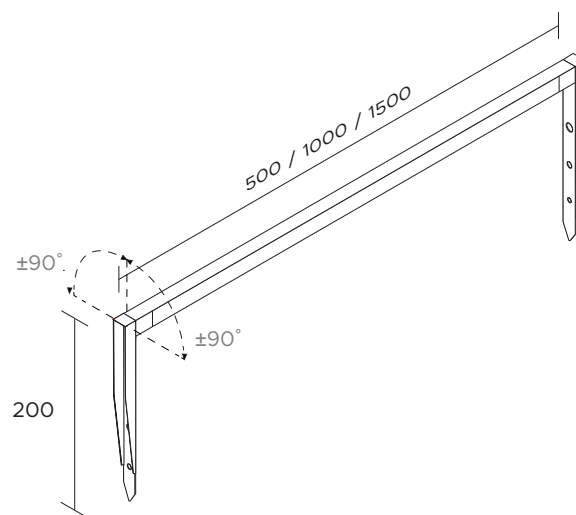

with spikes

POWER SUPPLY	15W/mt - 24V	with brackets
CODE	AV01499GN, AV01504GN, AV01505GN	
LED COLOUR	N - Natural white 4000°K W - Warm white 3000°K	
OPTICS	 160° Diffused	
FINISHES	M - Marble green K - Corten G - Grey B - Black	
BODY LENGHT	1 - 500mm - AV01499GN 2 - 1000mm - AV01504GN 3 - 1500mm - AV01505GN	
LUMEN OUTPUT SOURCE	1000lm/mt (3000°K)	
DELIVERED LUMEN OUTPUT	1000lm/mt (3000°K, 160° Diff.)	
MATERIAL	body in painted inox AISI 316L	
DRIVER	not included	
POWER CABLE	includes 2 mt Sub4 Frost- UV 2 x 0,50 cable	
WIRING	in parallel	
MOUNTING	surface (wall, floor)	
NOTES	other RAL on request	

POWER SUPPLY	15W/mt - 24V	with spikes
CODE	AV01500GN, AV01506GN, AV01507GN	
LED COLOUR	N - Natural white 4000°K W - Warm white 3000°K	
OPTICS	 160° Diffused	
FINISHES	M - Marble green K - Corten G - Grey B - Black	
BODY LENGHT	1 - 500mm - AV01500GN 2 - 1000mm - AV01506GN 3 - 1500mm - AV01507GN	
LUMEN OUTPUT SOURCE	1000lm/mt (3000°K)	
DELIVERED LUMEN OUTPUT	1000lm/mt (3000°K, 160° Diff.)	
MATERIAL	body in anodized aluminium	
DRIVER	not included	
POWER CABLE	includes 2 mt Sub4 Frost- UV 2 x 0,50 cable	
WIRING	in parallel	
MOUNTING	fixing (floor)	
NOTES	other RAL on request