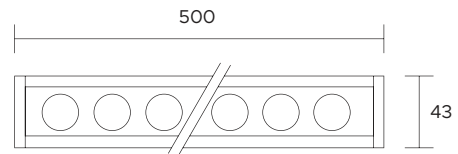

36x304 mm

POWER SUPPLY	max 18W - max 500mA
CODE	AV02250GN
LED COLOUR	C - Cool white 5500°K N - Natural white 4000°K W - Warm white 3000°K H - Warm white 3000°K - CRI90 Y - Warm white 2700°K A - Amber
FINISHES	W - White G - Grey B - Black
OPTICS	<table border="1"> <tr> <td>N</td> <td>M</td> <td>W</td> <td>X</td> <td>E</td> </tr> <tr> <td></td> <td></td> <td></td> <td></td> <td></td> </tr> <tr> <td>10°</td> <td>25°</td> <td>40°</td> <td>60°</td> <td>30°x65°</td> </tr> </table>
LUMEN OUTPUT SOURCE	1350lm (3000°K, 500mA)
DELIVERED LUMEN OUTPUT	1300lm (3000°K, 500mA, 40°)
LED NUMBER	9 power LEDs
MATERIAL	anodized or painted aluminium
DRIVER	not included
POWER CABLE	includes 0,5 mt Liyy 2 x 0,50 cable
WIRING	in series
MOUNTING	recessed (ceiling, wall)
NOTES	other RAL on request

36x494 mm

POWER SUPPLY	max 30W - max 500mA
CODE	AV02251GN
LED COLOUR	C - Cool white 5500°K N - Natural white 4000°K W - Warm white 3000°K H - Warm white 3000°K - CRI90 Y - Warm white 2700°K A - Amber
FINISHES	W - White G - Grey B - Black
OPTICS	<table border="1"> <tr> <td>N</td> <td>M</td> <td>W</td> <td>X</td> <td>E</td> </tr> <tr> <td></td> <td></td> <td></td> <td></td> <td></td> </tr> <tr> <td>10°</td> <td>25°</td> <td>40°</td> <td>60°</td> <td>30°x65°</td> </tr> </table>
LUMEN OUTPUT SOURCE	2250lm (3000°K, 500mA)
DELIVERED LUMEN OUTPUT	1720lm (3000°K, 500mA, 40°)
LED NUMBER	15 power LEDs
MATERIAL	anodized or painted aluminium
DRIVER	not included
POWER CABLE	includes 0,5 mt Liyy 2 x 0,50 cable
WIRING	in series
MOUNTING	recessed (ceiling, wall)
NOTES	other RAL on request