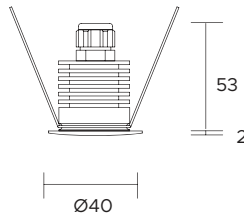

Ø 37mm

A+ A+ A+

POWER SUPPLY	max 3W - max 700mA
CODE	AV01151GN
LED COLOUR	C - Cool white 5500°K N - Natural white 4000°K W - Warm white 3000°K H - Warm white 3000°K - CRI90 Y - Warm white 2700°K A - Amber R - Red G - Green B - Blue
OPTICS	N 10° M 25° W 40° X 60° T 110° D Diff.
FINISHES	G - Grey B - Black
LUMEN OUTPUT SOURCE	190lm (3000°K, 700mA)
DELIVERED LUMEN OUTPUT	160lm (3000°K, 700mA, 40°)
LED NUMBER	1 power LED
MATERIAL	body and flange in anodized aluminium
DRIVER	not included
POWER CABLE	includes 1,5 mt Sub4 FROST-UV 2 x 0,50 cable
WIRING	in series
MOUNTING	recessed (ceiling, wall)
NOTES	24V version on request

Ø 37mm

A+ A+ A+

POWER SUPPLY	max 3W - max 700mA
CODE	AV01153GN
LED COLOUR	C - Cool white 5500°K N - Natural white 4000°K W - Warm white 3000°K H - Warm white 3000°K - CRI90 Y - Warm white 2700°K A - Amber R - Red G - Green B - Blue
OPTICS	N 10° M 25° W 40° X 60° T 110° D Diff.
FINISHES	I - Inox AISI 316L
LUMEN OUTPUT SOURCE	190lm (3000°K, 700mA)
DELIVERED LUMEN OUTPUT	160lm (3000°K, 700mA, 40°)
LED NUMBER	1 power LED
MATERIAL	body in anodized aluminium, flange in Inox AISI 316L
DRIVER	not included
POWER CABLE	includes 1,5 mt Sub4 FROST-UV 2 x 0,50 cable
WIRING	in series
MOUNTING	recessed (ceiling, wall)
NOTES	24V version on request