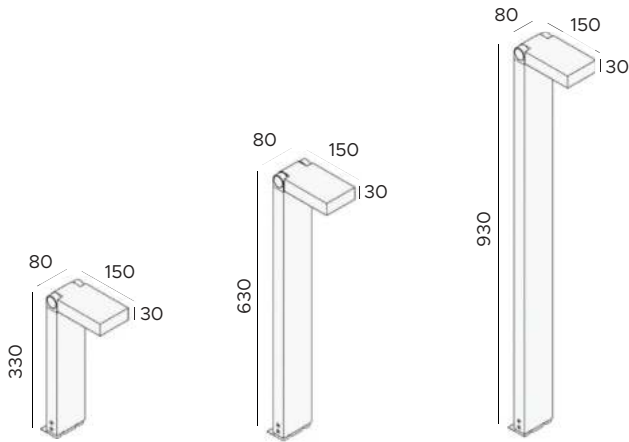

POWER SUPPLY	max 12W - 220V/240V
CODE	AV01563GN, AV01564GN, AV01565GN AV01566GN, AV01567GN, AV01568GN
LED COLOUR	N - Natural white 4000°K W - Warm white 3000°K H - Warm white 3000°K - CRI90 Y - Warm white 2700°K
OPTICS	<table border="0"> <tr> <td>M</td> <td>W</td> <td>X</td> <td>D</td> </tr> <tr> <td></td> <td></td> <td></td> <td></td> </tr> <tr> <td>30°</td> <td>45°</td> <td>60°</td> <td>Diffused</td> </tr> </table>
FINISHES	M - Marble green K - Corten G - Grey B - Black
BODY LENGHT	1 - 330mm - AV01563GN - AV01566GN (D) 2 - 630mm - AV01564GN - AV01567GN (D) 3 - 930mm - AV01565GN - AV01568GN (D)
LUMEN OUTPUT SOURCE	1730lm/mt (3000°K)
DELIVERED LUMEN OUTPUT	1540lm/mt (3000°K, 350mA, 60°)
LED NUMBER	1 power LED multichip
MATERIAL	body and head in painted aluminium, base in Inox AISI 316L
DRIVER	included
POWER CABLE	
WIRING	
MOUNTING	fixing (floor)
ACCESSORIES	
NOTES	other RAL on request