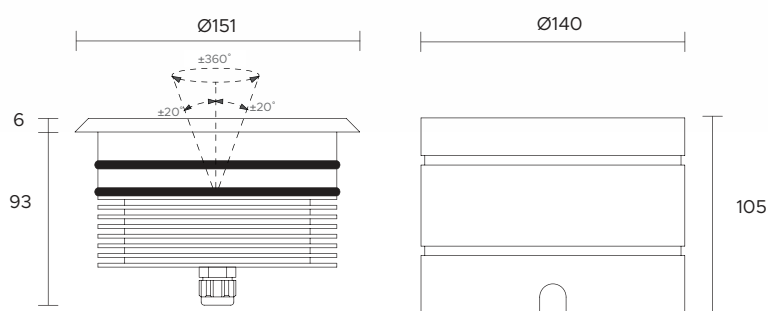

POWER SUPPLY	max 24W - max 500mA
CODE	AV01103GN

LED COLOUR	C - Cool white 5500°K N - Natural white 4000°K W - Warm white 3000°K H - Warm white 3000°K - CRI90 Y - Warm white 2700°K A - Amber R - Red G - Green B - Blue

OPTICS	<table border="0"> <tr> <td>N</td><td>M</td><td>W</td><td>X</td><td>T</td><td>D</td> </tr> <tr> <td></td><td></td><td></td><td></td><td></td><td></td> </tr> <tr> <td>10°</td><td>25°</td><td>40°</td><td>60°</td><td>110°</td><td>Diff.</td> </tr> </table>

FINISHES	I - Inox AISI 316L

LUMEN OUTPUT SOURCE	1800lm (3000°K, 500mA)

DELIVERED LUMEN OUTPUT	1690lm (3000°K, 500mA, 40°)

LED NUMBER	12 power LEDs

MATERIAL	body in anodized aluminium, flange in Inox AISI 316L

DRIVER	not included

POWER CABLE	includes 1,5 mt Sub4 FROST-UV 2 x 0.50 cable

WIRING	in series

MOUNTING	recessed (floor)

ACCESSORIES	outer case code: AV01419GN

NOTES	24V version on request static version on request

POWER SUPPLY	max 36W - max 700mA
CODE	AV01103GN

LED COLOUR	1 - RGB 2 - AWB 3 - A WW W

OPTICS	<table border="0"> <tr> <td>N</td><td>M</td><td>W</td><td>X</td><td>T</td><td>D</td> </tr> <tr> <td></td><td></td><td></td><td></td><td></td><td></td> </tr> <tr> <td>10°</td><td>25°</td><td>40°</td><td>60°</td><td>110°</td><td>Diff.</td> </tr> </table>

FINISHES	I - Inox AISI 316L

LUMEN OUTPUT SOURCE	1560lm (RGB, 700mA)

DELIVERED LUMEN OUTPUT	1460lm (RGB, 700mA, 40°)

LED NUMBER	12 power LEDs

MATERIAL	body in anodized aluminium, flange in Inox AISI 316L

DRIVER	not included

POWER CABLE	includes 1,5 mt Liyy-AD8 6 x 0,35 cable

WIRING	in series

MOUNTING	recessed (floor)

ACCESSORIES	outer case code: AV01419GN

NOTES	24V version on request static version on request