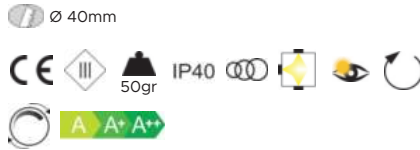

POWER SUPPLY	max 3W - max 700mA
CODE	AV02089GN
LED COLOUR	C - Cool white 5500°K N - Natural white 4000°K W - Warm white 3000°K H - Warm white 3000°K - CRI90 Y - Warm white 2700°K A - Amber
OPTICS	<table border="1"> <tr> <td>N</td> <td>M</td> <td>W</td> <td>X</td> <td>E</td> </tr> <tr> <td>10°</td> <td>25°</td> <td>40°</td> <td>60°</td> <td>30°x65°</td> </tr> </table>
FINISHES	G - Grey B - Black
LUMEN OUTPUT SOURCE	190lm (3000°K, 700mA)
DELIVERED LUMEN OUTPUT	175lm (3000°K, 700mA, 40°)
LED NUMBER	1 power LED
MATERIAL	body and flange in anodized aluminium
DRIVER	not included
POWER CABLE	includes 0,5 mt FEP 2 x 0,35 cable
WIRING	in series
MOUNTING	recessed (ceiling, wall, bottom up)
NOTES	other finishes on request

POWER SUPPLY	max 3W - max 350mA
CODE	AV02090GN
LED COLOUR	C - Cool white 5500°K N - Natural white 4000°K W - Warm white 3000°K H - Warm white 3000°K - CRI90 Y - Warm white 2700°K A - Amber
OPTICS	<table border="1"> <tr> <td>N</td> <td>M</td> <td>W</td> <td>E</td> </tr> <tr> <td>10°</td> <td>25°</td> <td>30°</td> <td>40°x17°</td> </tr> </table>
FINISHES	G - Grey B - Black
LUMEN OUTPUT SOURCE	330lm (3000°K, 350mA)
DELIVERED LUMEN OUTPUT	250lm (3000°K, 350mA, 30°)
LED NUMBER	3 power LEDs
MATERIAL	body and flange in anodized aluminium
DRIVER	not included
POWER CABLE	includes 0,5 mt FEP 2 x 0,35 cable
WIRING	in series
MOUNTING	recessed (ceiling, wall, bottom up)
NOTES	other finishes on request