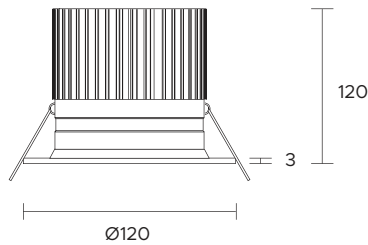

Ø 105mm

POWER SUPPLY	max 18W - max 500mA
CODE	AV02003GN
LED COLOUR	C - Cool white 5000°K N - Natural white 4000°K W - Warm white 3000°K H - Warm white 3000°K - CRI90 Y - Warm white 2700°K
OPTICS	N 18° M 30° W 55° X 70°
FINISHES	W - White G - Grey B - Black
LUMEN OUTPUT SOURCE	2550lm (3000°K, 500mA)
DELIVERED LUMEN OUTPUT	2470lm (3000°K, 500mA, 55°)
LED NUMBER	1 power LED multichip
MATERIAL	body in anodized aluminium, flange in painted aluminium
DRIVER	not included
POWER CABLE	includes 0,5 mt Liyy 2 x 0,50 cable
WIRING	in series
MOUNTING	recessed (ceiling)
NOTES	other RAL on request

Ø 105 mm

POWER SUPPLY	max 24W - max 700mA
CODE	AV02004GN
LED COLOUR	C - Cool white 5000°K N - Natural white 4000°K W - Warm white 3000°K H - Warm white 3000°K - CRI90 Y - Warm white 2700°K
OPTICS	N 18° M 30° W 55° X 70°
FINISHES	W - White G - Grey B - Black
LUMEN OUTPUT SOURCE	3500lm (3000°K, 700mA)
DELIVERED LUMEN OUTPUT	3320lm (3000°K, 700mA, 55°)
LED NUMBER	1 power LED multichip
MATERIAL	body in anodized aluminium, flange in painted aluminium
DRIVER	not included
POWER CABLE	includes 0,5 mt Liyy 2 x 0,50 cable
WIRING	in series
MOUNTING	recessed (ceiling)
NOTES	other RAL on request