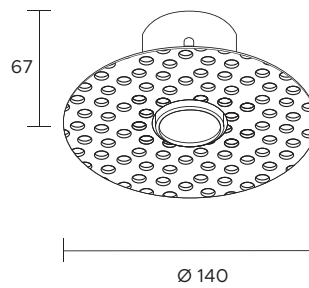

Code: **AV02276GN**

Plasterboard flange for **AV02271GN**

W - White
G - Grey
B - Black

⚠ To be ordered at the same time as the lighting device