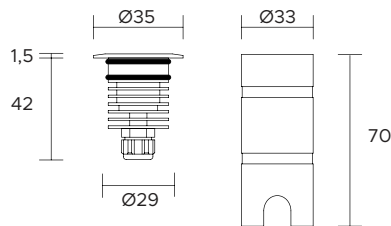

POWER SUPPLY	max 1W - max 350mA
CODE	AV01106GN
LED COLOUR	- C - Cool white 5500°K - N - Natural white 4000°K - W - Warm white 3000°K - H - Warm white 3000°K - CRI90 - Y - Warm white 2700°K - A - Amber - R - Red - G - Green - B - Blue
OPTICS	<table border="0"> <tr> <td>N</td> <td>M</td> <td>W</td> <td>X</td> <td>E</td> <td>T</td> <td>D</td> </tr> <tr> <td></td> <td></td> <td></td> <td></td> <td></td> <td></td> <td></td> </tr> <tr> <td>10°</td> <td>25°</td> <td>40°</td> <td>60°</td> <td>30°x65°</td> <td>110°</td> <td>Diff.</td> </tr> </table>
FINISHES	I - Inox AISI 316L
LUMEN OUTPUT SOURCE	110lm (3000°K, 350mA)
DELIVERED LUMEN OUTPUT	100lm (3000°K, 350mA, 40°)
LED NUMBER	1 power LED
MATERIAL	body and flange in Inox AISI 316L
DRIVER	not included
POWER CABLE	includes 1,5 mt Sub4 FROST-UV 2 x 0,50 cable
WIRING	in series
MOUNTING	recessed (floor)
ACCESSORIES	outer case code: AV01403GN
NOTES	24V version on request