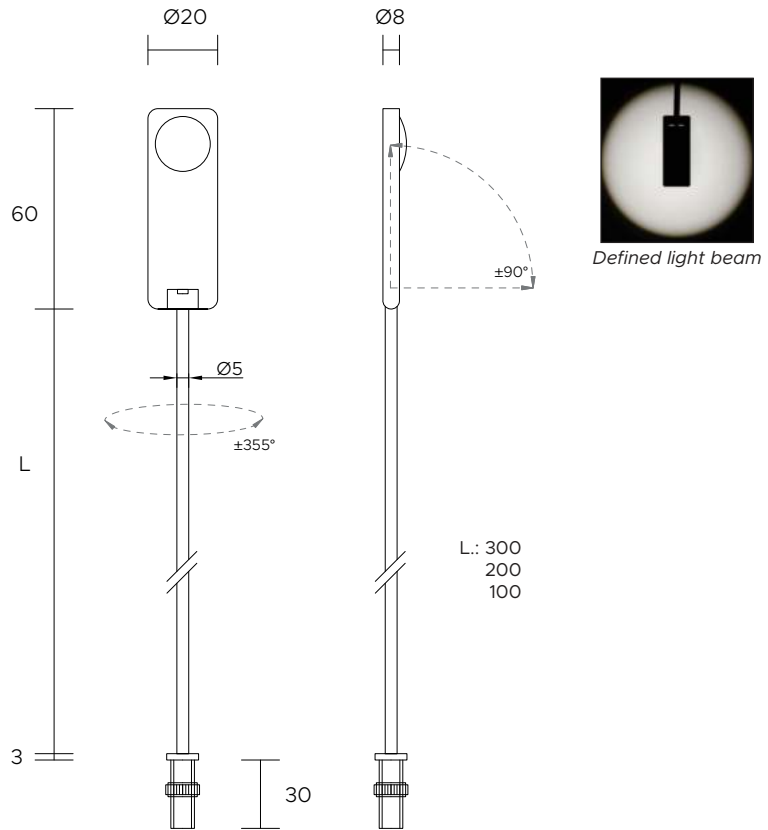

Ø 10mm

| | |
|-------------------------------|---|
| POWER SUPPLY | max 3W - max 250mA |
| CODE | AV02215GN |
| LED COLOUR | C - Cool white 5500°K N - Natural white 4000°K W - Warm white 3000°K H - Warm white 3000°K - CRI90 Y - Warm white 2700°K A - Amber |
| OPTICS | T 110° |
| FINISHES | G - Grey B - Black |
| STEM LENGHT | 1 - 100mm 2 - 200mm 3 - 300mm |
| LUMEN OUTPUT SOURCE | 240lm (3000°K, 250mA) |
| DELIVERED LUMEN OUTPUT | 180lm (3000°K, 250mA, 110°) |
| LED NUMBER | 3 power LEDs |
| MATERIAL | body and stem in anodized aluminium |
| DRIVER | not included |
| POWER CABLE | includes 0,5 mt FEP 2 x 0,35 cable |
| WIRING | in series |
| MOUNTING | surface (ceiling, wall, bottom up) |
| NOTES | other finishes on request |

Ø 10mm

| | |
|-------------------------------|---|
| POWER SUPPLY | max 3W - max 350mA |
| CODE | AV02217GN |
| LED COLOUR | C - Cool white 5000°K N - Natural white 4000°K W - Warm white 3000°K H - Warm white 3000°K - CRI90 Y - Warm white 2700°K A - Amber |
| OPTICS | M 20° W 35° X 50° E 20°x45° |
| FINISHES | G - Grey B - Black |
| STEM LENGHT | 1 - 100mm 2 - 200mm 3 - 300mm |
| LUMEN OUTPUT SOURCE | 330lm (3000°K, 350mA) |
| DELIVERED LUMEN OUTPUT | 280lm (3000°K, 350mA, 50°) |
| LED NUMBER | 3 power LEDs |
| MATERIAL | body and stem in anodized aluminium |
| DRIVER | not included |
| POWER CABLE | includes 0,5 mt FEP 2 x 0,35 cable |
| WIRING | in series |
| MOUNTING | surface (ceiling, wall, bottom up) |
| NOTES | other finishes on request |