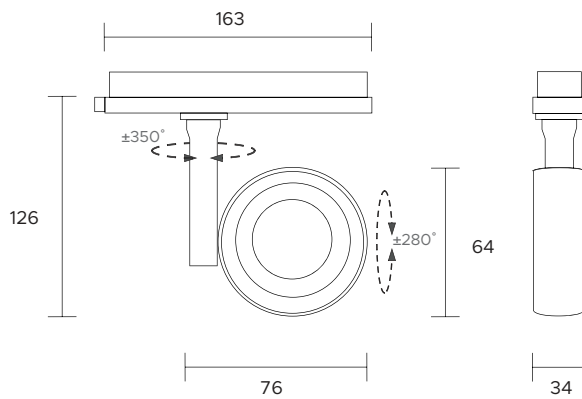

POWER SUPPLY	max 11W - 220V/240V
CODE	AV02296GN
LED COLOUR	C - Cool white 5000°K N - Natural white 4000°K W - Warm white 3000°K H - Warm white 3000°K - CRI90 Y - Warm white 2700°K
OPTICS	N M W 15° 30° 45°
FINISHES	W - White B - Black
LUMEN OUTPUT SOURCE	1485lm (3000°K, 300mA)
DELIVERED LUMEN OUTPUT	1170lm (3000°K, 300mA, 45°)
LED NUMBER	1 power LED multichip
MATERIAL	painted aluminium
DRIVER	included
POWER CABLE	
MOUNTING	ceiling, wall track