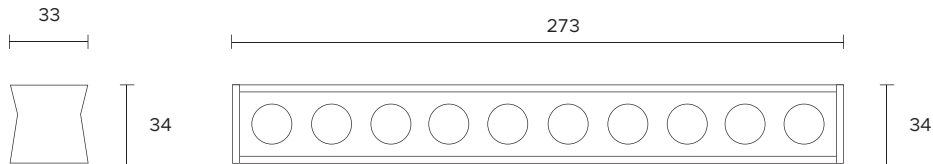

MADE IN ITALY

POWER SUPPLY max 10W - max 350mA

CODE AV02328GN

LED COLOUR

- C - Cool white 5500°K
- N - Natural white 4000°K
- W - Warm white 3000°K
- H - Warm white 3000°K - CRI90
- Y - Warm white 2700°K
- A - Amber
- R - Red
- G - Green
- B - Blue

OPTICS

N	M	W
12°	35°	50°

FINISHES

- W - White
- G - Grey
- B - Black

LUMEN OUTPUT SOURCE 1100lm (3000°K, 350mA)

DELIVERED LUMEN OUTPUT 1030lm (3000°K, 350mA, 50°)

LED NUMBER 10 power LEDs

MATERIAL painted aluminium

DRIVER not included

POWER CABLE included 0,50 mt. FEP 2 x 0,35 cable

WIRING in series

MOUNTING surface (ceiling, wall)

NOTES other RAL on request