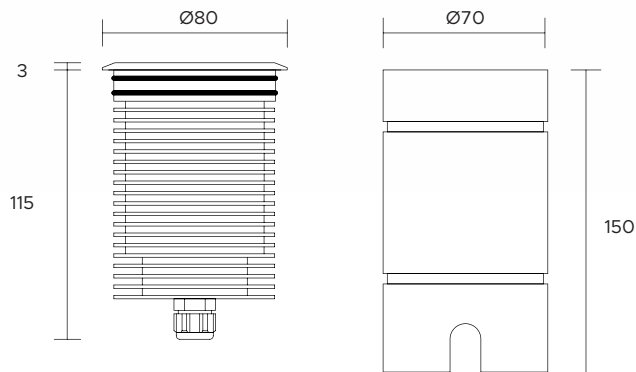

POWER SUPPLY	max 12W - max 350mA
CODE	AV01082GN
LED COLOUR	C - Cool white 5000°K N - Natural white 4000°K W - Warm white 3000°K H - Warm white 3000°K - CRI90 Y - Warm white 2700°K
OPTICS	<table border="0"> <tr> <td>N</td> <td>M</td> <td>W</td> <td>D</td> </tr> <tr> <td></td> <td></td> <td></td> <td></td> </tr> <tr> <td>15°</td> <td>25°</td> <td>40°</td> <td>Diff.</td> </tr> </table>
FINISHES	I - Inox AISI 316L
LUMEN OUTPUT SOURCE	1730lm (3000°K, 350mA)
DELIVERED LUMEN OUTPUT	1290lm (3000°K, 350mA, 40°)
LED NUMBER	1 power LED multichip
MATERIAL	body in anodized aluminium, flange in Inox AISI 316L
DRIVER	not included
POWER CABLE	includes 1,5 mt Sub4 FROST-UV 2 x 0.50 cable
WIRING	in series
MOUNTING	recessed (floor)
ACCESSORIES	outer case code: AV01413GN
NOTES	hex louver on request