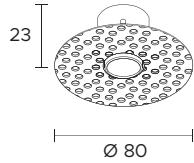

Installation Accessories

Code: **AV02272GN**

Plasterboard flange for **AV02264GN**

W - White
G - Grey
B - Black