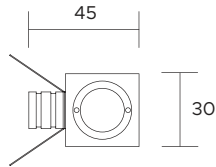

Ø 17,5mm

POWER SUPPLY	max 2W - max 500mA
CODE	AV01315GN
LED COLOUR	C - Cool white 5500°K N - Natural white 4000°K W - Warm white 3000°K H - Warm white 3000°K - CRI90 Y - Warm white 2700°K A - Amber R - Red G - Green B - Blue
OPTICS	N 10° M 25° W 40° X 60° T 110° D Diff.
FINISHES	G - Grey B - Black
LUMEN OUTPUT SOURCE	150lm (3000°K, 500mA)
DELIVERED LUMEN OUTPUT	120lm (3000°K, 500mA, 40°)
LED NUMBER	1 power LED
MATERIAL	body and flange in anodized aluminium
DRIVER	not included
POWER CABLE	includes 1,5 mt Sub4 FROST-UV 2 x 0,50 cable
WIRING	in series
MOUNTING	recessed (wall)
ACCESSORIES	
NOTES	

POWER SUPPLY	max 2W - max 500mA
CODE	AV01314GN
LED COLOUR	C - Cool white 5500°K N - Natural white 4000°K W - Warm white 3000°K H - Warm white 3000°K - CRI90 Y - Warm white 2700°K A - Amber R - Red G - Green B - Blue
OPTICS	N 10° M 25° W 40° X 60° T 110° D Diff.
FINISHES	G - Grey B - Black
LUMEN OUTPUT SOURCE	150lm (3000°K, 500mA)
DELIVERED LUMEN OUTPUT	120lm (3000°K, 500mA, 40°)
LED NUMBER	1 power LED
MATERIAL	body and flange in anodized aluminium
DRIVER	not included
POWER CABLE	includes 1,5 mt Sub4 FROST-UV 2 x 0,50 cable
WIRING	in series
MOUNTING	recessed (wall)
ACCESSORIES	outer case code: AV01316GN
NOTES