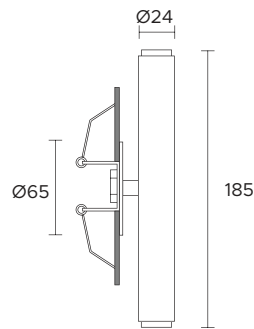

40mm

POWER SUPPLY	max 3W x2 - max 700mA
CODE	AV02280GN
LED COLOUR	C - Cool white 5500°K N - Natural white 4000°K W - Warm white 3000°K H - Warm white 3000°K - CRI90 Y - Warm white 2700°K
OPTICS	<table border="1"> <thead> <tr> <th>N</th> <th>M</th> <th>W</th> <th>X</th> </tr> </thead> <tbody> <tr> <td></td> <td></td> <td></td> <td></td> </tr> <tr> <td>10°</td> <td>25°</td> <td>40°</td> <td>60°</td> </tr> </tbody> </table>
FINISHES	W - White G - Grey B - Black
LUMEN OUTPUT SOURCE	190lm (3000°K, 700mA) x2
DELIVERED LUMEN OUTPUT	175lm (3000°K, 700mA, 40°) x2
LED NUMBER	2 power LEDs
MATERIAL	painted aluminium
DRIVER	not included
POWER CABLE	includes 0,5 mt FEP 2 x 0,35 cable
WIRING	in series
MOUNTING	recessed (wall)
NOTES	other RAL on request