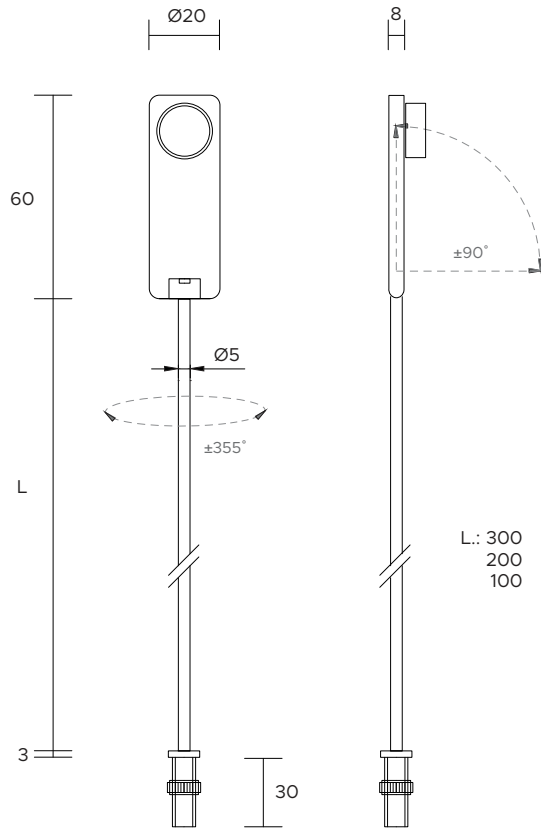

Ø 10mm

POWER SUPPLY	max 4W - max 350mA
CODE	AV02277GN
LED COLOUR	C - Cool white 5500°K N - Natural white 4000°K W - Warm white 3000°K H - Warm white 3000°K - CR190 Y - Warm white 2700°K
OPTICS	X 60°
FINISHES	G - Grey B - Black
STEM LENGHT	1 - 100mm 2 - 200mm 3 - 300mm
LUMEN OUTPUT SOURCE	400lm (3000°K, 350mA)
DELIVERED LUMEN OUTPUT	220lm (3000°K, 350mA, 60°)
LED NUMBER	1 power LED multichip
MATERIAL	body and stem in anodized aluminium
DRIVER	not included
POWER CABLE	includes 0,5 mt FEP 2 x 0,35 cable
WIRING	in series
MOUNTING	surface (ceiling, wall, bottom up)
NOTES	other finishes on request