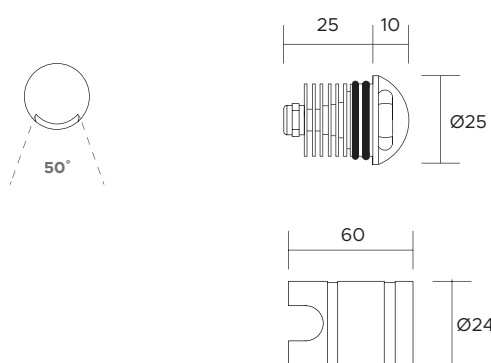

POWER SUPPLY	max 2W - max 500mA
CODE	AV01202GN
LED COLOUR	C - Cool white 5500°K N - Natural white 4000°K W - Warm white 3000°K H - Warm white 3000°K - CRI90 Y - Warm white 2700°K A - Amber R - Red G - Green B - Blue
FINISHES	G - Grey B - Black
LUMEN OUTPUT SOURCE	150lm (3000°K, 500mA)
DELIVERED LUMEN OUTPUT	90lm (3000°K, 500mA)
LED NUMBER	1 power LED
MATERIAL	body and head in anodized aluminium
DRIVER	not included
POWER CABLE	includes 1,5 mt Sub4 FROST-UV 2 x 0,50 cable
WIRING	in series
MOUNTING	recessed (wall)
ACCESSORIES	outer case code: AV01203GN
NOTES	

POWER SUPPLY	max 2W - max 500mA
CODE	AV01204GN
LED COLOUR	C - Cool white 5500°K N - Natural white 4000°K W - Warm white 3000°K H - Warm white 3000°K - CRI90 Y - Warm white 2700°K A - Amber R - Red G - Green B - Blue
FINISHES	G - Grey B - Black
LUMEN OUTPUT SOURCE	150lm (3000°K, 500mA)
DELIVERED LUMEN OUTPUT	90lm (3000°K, 500mA)
LED NUMBER	1 power LED
MATERIAL	body and head in anodized aluminium
DRIVER	not included
POWER CABLE	includes 1,5 mt Sub4 FROST-UV 2 x 0,50 cable
WIRING	in series
MOUNTING	recessed (wall)
ACCESSORIES	outer case code: AV01203GN
NOTES