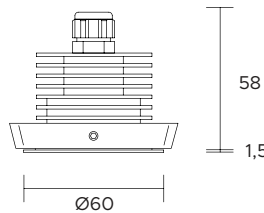

POWER SUPPLY	max 3W - max 350mA
CODE	AV01163GN
LED COLOUR	C - Cool white 5500°K N - Natural white 4000°K W - Warm white 3000°K H - Warm white 3000°K - CRI90 Y - Warm white 2700°K A - Amber R - Red G - Green B - Blue
OPTICS	N 15° M 25° W 40° T 110° D Diff.
FINISHES	I - Inox AISI 316L
LUMEN OUTPUT SOURCE	330lm (3000°K, 350mA)
DELIVERED LUMEN OUTPUT	260lm (3000°K, 350mA, 40°)
LED NUMBER	3 power LEDs
MATERIAL	body in anodized aluminium, flange in Inox AISI 316L
DRIVER	not included
POWER CABLE	includes 1,5 mt Sub4 FROST-UV 2 x 0,50 cable
WIRING	in series
MOUNTING	recessed (ceiling, wall)
NOTES	24V version on request, hex louver on request

POWER SUPPLY	max 9W - max 700mA
CODE	AV01163GN
LED COLOUR	1 - RGB 2 - AWB 3 - A WW W
OPTICS	N 15° M 25° W 40° T 110° D Diff.
FINISHES	I - Inox AISI 316L
LUMEN OUTPUT SOURCE	390lm (RGB, 700mA)
DELIVERED LUMEN OUTPUT	360lm (RGB, 700mA, 40°)
LED NUMBER	3 power LEDs
MATERIAL	body in anodized aluminium, flange in Inox AISI 316L
DRIVER	not included
POWER CABLE	includes 1,5 mt Liyy AD8 6 x 0,35 cable
WIRING	in series
MOUNTING	recessed (ceiling, wall)
NOTES	24V version on request, hex louver on request