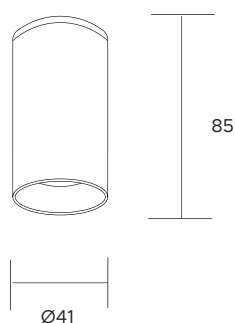

POWER SUPPLY	max 3W - max 700mA
CODE	AV02324GN
LED COLOUR	C - Cool white 5000°K N - Natural white 4000°K W - Warm white 3000°K H - Warm white 3000°K - CRI90 Y - Warm white 2700°K
OPTICS	S
FINISHES	W - White G - Grey B - Black K - Corten
LUMEN OUTPUT SOURCE	190lm (3000°K, 700mA)
DELIVERED LUMEN OUTPUT	130lm (3000°K, 700mA, 3°)
LED NUMBER	1 power LED
MATERIAL	painted aluminium
DRIVER	not included
POWER CABLE	includes 0,5 mt FEP 2 x 0,35 cable
WIRING	in series
MOUNTING	surface (ceiling)
NOTES	other RAL on request