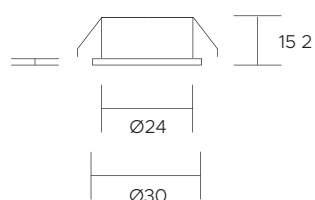

Ø 17mm

| | | | | | | | | | | | | | | | | |
|-------------------------------|--|-----|---------|-------|---|---|--|--|--|--|--|-----|-----|-----|---------|-------|
| POWER SUPPLY | max 1W - max 350mA | | | | | | | | | | | | | | | |
| CODE | AV02160GN | | | | | | | | | | | | | | | |
| LED COLOUR | C - Cool white 5500°K N - Natural white 4000°K W - Warm white 3000°K H - Warm white 3000°K - CRI90 Y - Warm white 2700°K A - Amber | | | | | | | | | | | | | | | |
| OPTICS | <table border="0"> <tr> <td>M</td> <td>W</td> <td>X</td> <td>E</td> <td>D</td> </tr> <tr> <td></td> <td></td> <td></td> <td></td> <td></td> </tr> <tr> <td>20°</td> <td>35°</td> <td>50°</td> <td>20°x45°</td> <td>Diff.</td> </tr> </table> | M | W | X | E | D | | | | | | 20° | 35° | 50° | 20°x45° | Diff. |
| M | W | X | E | D | | | | | | | | | | | | |
| | | | | | | | | | | | | | | | | |
| 20° | 35° | 50° | 20°x45° | Diff. | | | | | | | | | | | | |
| FINISHES | W - White G - Grey B - Black | | | | | | | | | | | | | | | |
| LUMEN OUTPUT SOURCE | 110lm (3000°K, 350mA) | | | | | | | | | | | | | | | |
| DELIVERED LUMEN OUTPUT | 100lm (3000°K, 350mA, 50°) | | | | | | | | | | | | | | | |
| LED NUMBER | 1 power LED | | | | | | | | | | | | | | | |
| MATERIAL | body in anodized aluminium, flange in anodized or painted aluminium | | | | | | | | | | | | | | | |
| DRIVER | not included. | | | | | | | | | | | | | | | |
| POWER CABLE | includes 0,5 mt FEP 2 x 0,35 cable | | | | | | | | | | | | | | | |
| WIRING | in series | | | | | | | | | | | | | | | |
| MOUNTING | recessed (ceiling, wall, bottom up) | | | | | | | | | | | | | | | |
| NOTES | other RAL on request | | | | | | | | | | | | | | | |