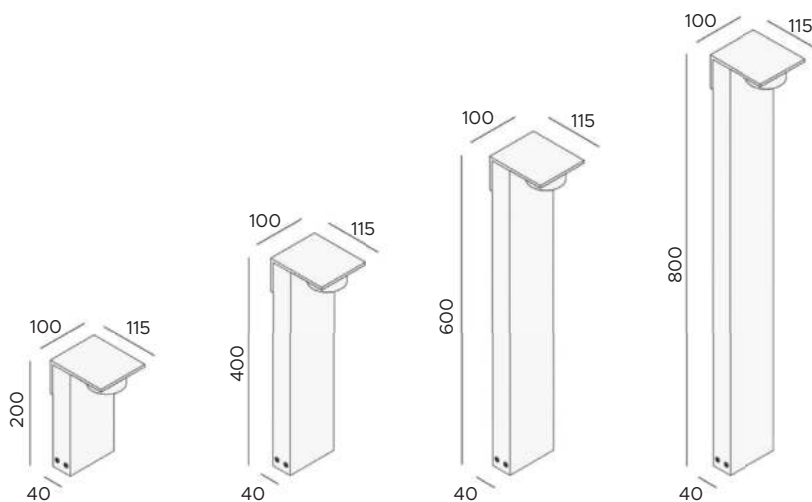

POWER SUPPLY	max 12W - 220V/240V	
CODE	AV01539GN, AV01540GN, AV01541GN, AV01542GN AV01543GN, AV01544GN, AV01545GN, AV01546GN	
LED COLOUR	N - Natural white 4000°K W - Warm white 3000°K H - Warm white 3000°K - CRI90 Y - Warm white 2700°K	
OPTICS	☐ A ☐ D	Asymmetric Diffused
FINISHES	M - Marble green K - Corten G - Grey B - Black	
BODY LENGHT	1 - 200mm - AV01539GN (A) - AV01543GN (D) 2 - 400mm - AV01540GN (A) - AV01544GN (D) 3 - 600mm - AV01541GN (A) - AV01545GN (D) 4 - 800mm - AV01542GN (A) - AV01546GN (D)	
LUMEN OUTPUT SOURCE	1730lm/mt (3000°K)	
DELIVERED LUMEN OUTPUT	1560lm/mt (3000°K, 350mA, Asymmetric)	
LED NUMBER	1 power LED multichip	
MATERIAL	body and head in painted aluminium, base in Inox AISI 316L	
DRIVER	included	
POWER CABLE		
WIRING		
MOUNTING	fixing (floor)	
ACCESSORIES	inox plate for ground installation in concrete; inox stake	
NOTES	other RAL on request