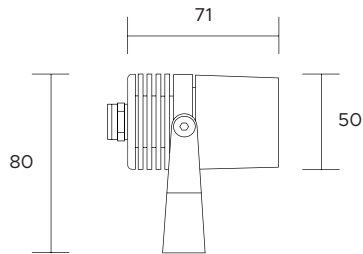

POWER SUPPLY	max 6W - max 500mA
CODE	AVO1473GN
LED COLOUR	C - Cool white 5500°K N - Natural white 4000°K W - Warm white 3000°K H - Warm white 3000°K - CRI90 Y - Warm white 2700°K A - Amber R - Red G - Green B - Blue
OPTICS	<table border="0"> <tr> <td>N</td> <td>M</td> <td>W</td> <td>T</td> <td>D</td> </tr> <tr> <td>15°</td> <td>25°</td> <td>40°</td> <td>110°</td> <td>Diff.</td> </tr> </table>
FINISHES	I - Inox AISI 316L
LUMEN OUTPUT SOURCE	450lm (3000°K, 500mA)
DELIVERD LUMEN OUTPUT	350lm (3000°K, 500mA, 40°)
LED NUMBER	3 power LEDs
MATERIAL	Inox AISI 316L
DRIVER	not included
POWER CABLE	includes 1,5 mt Sub4 FROST-UV 2 x 0,50 cable
WIRING	in series
MOUNTING	surface (ceiling, wall, floor)
ACCESSORIES	ee pag. 127- 128
NOTES	24V version on request

POWER SUPPLY	max 9W - max 700mA
CODE	AVO1518GN
LED COLOUR	1 - RGB 2 - AWB 3 - A WW W
OPTICS	<table border="0"> <tr> <td>N</td> <td>M</td> <td>W</td> <td>T</td> <td>D</td> </tr> <tr> <td>15°</td> <td>25°</td> <td>40°</td> <td>110°</td> <td>Diff.</td> </tr> </table>
FINISHES	I - Inox AISI 316L
LUMEN OUTPUT SOURCE	390lm (3000°K, 700mA)
DELIVERD LUMEN OUTPUT	360lm (3000°K, 700mA, 40°)
LED NUMBER	3 power LEDs
MATERIAL	Inox AISI 316L
DRIVER	not included
POWER CABLE	includes 1,5 mt Liyy - AD8 6 x 0,35 cable
WIRING	in series
MOUNTING	surface (ceiling, wall, floor)
ACCESSORIES	see pag. 127 - 128