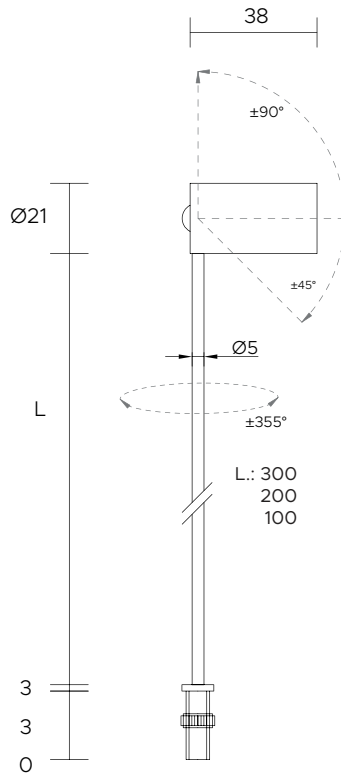

Ø 10mm

| | |
|-------------------------------|--|
| POWER SUPPLY | max 4W - max 350mA |
| CODE | AV02277GN |
| LED COLOUR | C - Cool white 5500°K N - Natural white 4000°K W - Warm white 3000°K H - Warm white 3000°K - CR190 Y - Warm white 2700°K |
| OPTICS | X  60° |
| FINISHES | G - Grey B - Black |
| STEM LENGHT | 1 - 100mm 2 - 200mm 3 - 300mm |
| LUMEN OUTPUT SOURCE | 400lm (3000°K, 350mA) |
| DELIVERED LUMEN OUTPUT | 220lm (3000°K, 350mA, 60°) |
| LED NUMBER | 1 power LED multichip |
| MATERIAL | body and stem in anodized aluminium |
| DRIVER | not included |
| POWER CABLE | includes 0,5 mt FEP 2 x 0,35 cable |
| WIRING | in series |
| MOUNTING | surface (ceiling, wall, bottom up) |
| NOTES | other finishes on request |

Ø 10mm

| | |
|-------------------------------|---|
| POWER SUPPLY | max 2W - max 500mA |
| CODE | AV02220GN |
| LED COLOUR | C - Cool white 5500°K N - Natural white 4000°K W - Warm white 3000°K H - Warm white 3000°K - CRI90 Y - Warm white 2700°K A - Amber |
| OPTICS | M 20° W 35° X 50° E 20°x45° |
| FINISHES | G - Grey B - Black |
| STEM LENGHT | 1 - 100mm 2 - 200mm 3 - 300mm |
| LUMEN OUTPUT SOURCE | 150lm (3000°K, 500mA) |
| DELIVERED LUMEN OUTPUT | 140lm (3000°K, 500mA, 50°) |
| LED NUMBER | 1 power LED |
| MATERIAL | body and stem in anodized aluminium |
| DRIVER | not included |
| POWER CABLE | includes 0,5 mt FEP 2 x 0,35 cable |
| WIRING | in series |
| MOUNTING | surface (ceiling, wall, bottom up) |
| NOTES | other finishes on request |