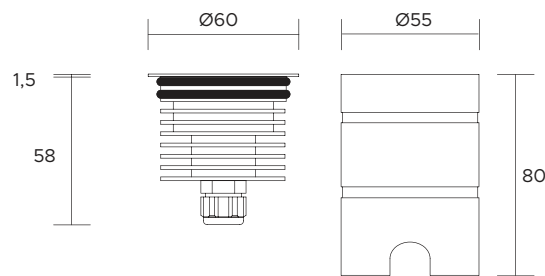

POWER SUPPLY	max 3W - max 350mA
CODE	AV01068GN
LED COLOUR	C - Cool white 5500°K N - Natural white 4000°K W - Warm white 3000°K H - Warm white 3000°K - CRI90 Y - Warm white 2700°K A - Amber R - Red G - Green B - Blue
OPTICS	<table border="0"> <tr> <td>N</td> <td>M</td> <td>W</td> <td>T</td> <td>D</td> </tr> <tr> <td></td> <td></td> <td></td> <td></td> <td></td> </tr> <tr> <td>15°</td> <td>25°</td> <td>40°</td> <td>110°</td> <td>Diff.</td> </tr> </table>
FINISHES	I - Inox AISI 316L
LUMEN OUTPUT SOURCE	330lm (3000°K, 350mA)
DELIVERED LUMEN OUTPUT	260lm (3000°K, 350mA, 40°)
LED NUMBER	3 power LEDs
MATERIAL	body in anodized aluminium, flange in Inox AISI 316L
DRIVER	not included
POWER CABLE	includes 1,5 mt Sub4 FROST-UV 2 x 0,50 cable
WIRING	in series
MOUNTING	recessed (floor)
ACCESSORIES	outer case code: AV01407GN
NOTES	24V version on request, hex louver on request

POWER SUPPLY	max 9W - max 700mA
CODE	AV01068GN
LED COLOUR	1 - RGB 2 - AWB 3 - A WW W
OPTICS	<table border="0"> <tr> <td>N</td> <td>M</td> <td>W</td> <td>T</td> <td>D</td> </tr> <tr> <td></td> <td></td> <td></td> <td></td> <td></td> </tr> <tr> <td>15°</td> <td>25°</td> <td>40°</td> <td>110°</td> <td>Diff.</td> </tr> </table>
FINISHES	I - Inox AISI 316L
LUMEN OUTPUT SOURCE	390lm (RGB, 700mA)
DELIVERED LUMEN OUTPUT	360lm (RGB, 700mA, 40°)
LED NUMBER	3 power LEDs
MATERIAL	body in anodized aluminium, flange in Inox AISI 316L
DRIVER	not included
POWER CABLE	includes 1,5 mt Liyy-AD8 6 x 0,35 cable
WIRING	in series
MOUNTING	recessed (floor)
ACCESSORIES	outer case code: AV01407GN
NOTES	24V version on request, hex louver on request