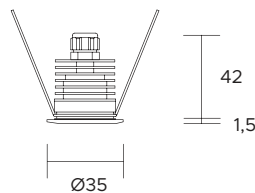

Ø 31mm

POWER SUPPLY	max 1W - max 350mA
CODE	AV01175GN
LED COLOUR	- C - Cool white 5500°K - N - Natural white 4000°K - W - Warm white 3000°K - H - Warm white 3000°K - CRI90 - Y - Warm white 2700°K - A - Amber - R - Red - G - Green - B - Blue
OPTICS	<table border="0"> <tr> <td>N</td> <td>M</td> <td>W</td> <td>X</td> <td>E</td> <td>T</td> <td>D</td> </tr> <tr> <td></td> <td></td> <td></td> <td></td> <td></td> <td></td> <td></td> </tr> <tr> <td>10°</td> <td>25°</td> <td>40°</td> <td>60°</td> <td>30°x65°</td> <td>110°</td> <td>Diff.</td> </tr> </table>
FINISHES	I - Inox AISI 316L
LUMEN OUTPUT SOURCE	110lm (3000°K, 350mA)
DELIVERED LUMEN OUTPUT	100lm (3000°K, 350mA, 40°)
LED NUMBER	1 power LED
MATERIAL	body and flange in Inox AISI 316L
DRIVER	not included
POWER CABLE	includes 1,5 mt Sub4 FROST-UV 2 x 0,50 cable
WIRING	in series
MOUNTING	recessed (ceiling, wall)
NOTES	24V version on request