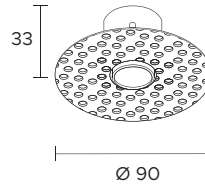

Code: **AV02273GN**

Plasterboard flange for **AV02265GN**

W - White
G - Grey
B - Black