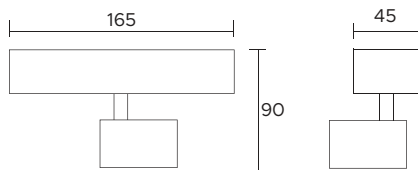

POWER SUPPLY	max 6W - 220V/240V
CODE	AV02091GN
LED COLOUR	C - Cool white 5000°K N - Natural white 4000°K W - Warm white 3000°K H - Warm white 3000°K - CRI90 Y - Warm white 2700°K
OPTICS	<table border="0"> <tr> <td>M</td> <td>W</td> <td>X</td> </tr> <tr> <td></td> <td></td> <td></td> </tr> <tr> <td>24°</td> <td>36°</td> <td>60°</td> </tr> </table>
FINISHES	W - White G - Grey B - Black
LUMEN OUTPUT SOURCE	890lm (3000°K, 350mA)
DELIVERED LUMEN OUTPUT	710lm (3000°K, 350mA, 36°)
LED NUMBER	1 power LED multichip
MATERIAL	painted aluminium
DRIVER	included
POWER CABLE	
MOUNTING	ceiling, wall surface
NOTES	other RAL on request

POWER SUPPLY	max 6W x2 - 220V/240V
CODE	AV02092GN
LED COLOUR	C - Cool white 5000°K N - Natural white 4000°K W - Warm white 3000°K H - Warm white 3000°K - CRI90 Y - Warm white 2700°K
OPTICS	<table border="0"> <tr> <td>M</td> <td>W</td> <td>X</td> </tr> <tr> <td></td> <td></td> <td></td> </tr> <tr> <td>24°</td> <td>36°</td> <td>60°</td> </tr> </table>
FINISHES	W - White G - Grey B - Black
LUMEN OUTPUT SOURCE	890lm (3000°K, 350mA) x2
DELIVERED LUMEN OUTPUT	710lm (3000°K, 350mA, 36°) x2
LED NUMBER	2 power LEDs multichip
MATERIAL	painted aluminium
DRIVER	included
POWER CABLE	
MOUNTING	ceiling, wall surface
NOTES	other RAL on request