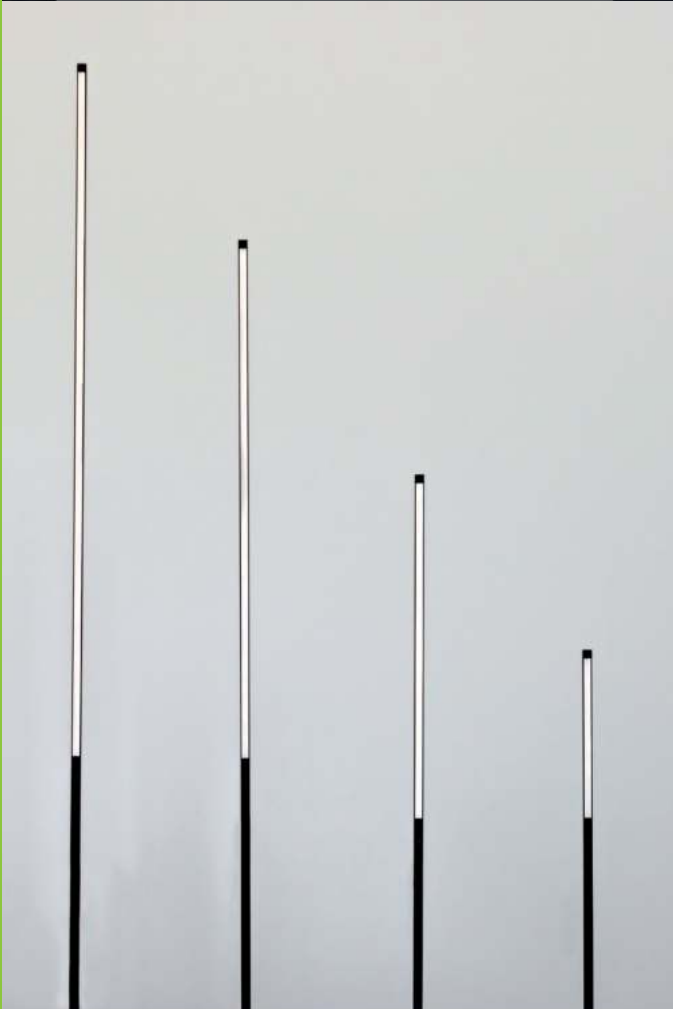

Garden lights