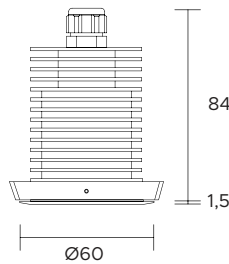

POWER SUPPLY	max 6W - max 500mA
CODE	AV01165GN
LED COLOUR	C - Cool white 5500°K N - Natural white 4000°K W - Warm white 3000°K H - Warm white 3000°K - CRI90 Y - Warm white 2700°K A - Amber R - Red G - Green B - Blue
OPTICS	<table border="1"> <tr> <td>N</td> <td>M</td> <td>W</td> </tr> <tr> <td></td> <td></td> <td></td> </tr> <tr> <td>15°</td> <td>25°</td> <td>40°</td> </tr> </table>
FINISHES	I - Inox AISI 316L
LUMEN OUTPUT SOURCE	450lm (3000°K, 500mA)
DELIVERED LUMEN OUTPUT	350lm (3000°K, 500mA, 40°)
LED NUMBER	3 power LEDs
MATERIAL	body in anodized aluminium, flange in Inox AISI 316L
DRIVER	not included
POWER CABLE	includes 1,5 mt Sub4 FROST-UV 2 x 0,50 cable
WIRING	in series
MOUNTING	recessed (ceiling, wall)
NOTES	24V version on request, hex louver on request