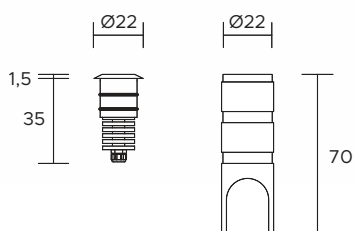

POWER SUPPLY	max 1W - max 350mA
CODE	AV01401GN
LED COLOUR	C - Cool white 5500°K N - Natural white 4000°K W - Warm white 3000°K H - Warm white 3000°K - CRI90 Y - Warm white 2700°K A - Amber R - Red G - Green B - Blue
OPTICS	M 20° W 35° X 50° E 20°x45° T 110° D Diff.
FINISHES	G - Grey B - Black
LUMEN OUTPUT SOURCE	110lm(3000°K, 350mA)
DELIVERED LUMEN OUTPUT	100lm (3000°K, 350mA, 35°)
LED NUMBER	1 power LED
MATERIAL	body and flange in anodized aluminium
DRIVER	not included
POWER CABLE	includes 0,5 mt Sub4 FROST-UV 2 x 0,25 cable
WIRING	in series
MOUNTING	recessed (floor)
ACCESSORIES	outer case code: AV01179GN
NOTES	

POWER SUPPLY	max 1W - max 350mA
CODE	AV01402GN
LED COLOUR	C - Cool white 5500°K N - Natural white 4000°K W - Warm white 3000°K H - Warm white 3000°K - CRI90 Y - Warm white 2700°K A - Amber R - Red G - Green B - Blue
OPTICS	M 20° W 35° X 50° E 20°x45° T 110° D Diff.
FINISHES	I - Inox AISI 316L
LUMEN OUTPUT SOURCE	110lm (3000°K, 350mA)
DELIVERED LUMEN OUTPUT	100lm (3000°K, 350mA, 35°)
LED NUMBER	1 power LED
MATERIAL	body in anodized aluminium, flange in Inox AISI 316L
DRIVER	not included
POWER CABLE	includes 0,5 mt Sub4 FROST-UV 2 x 0,25 cable
WIRING	in series
MOUNTING	recessed (floor)
ACCESSORIES	outer case code: AV01179GN
NOTES