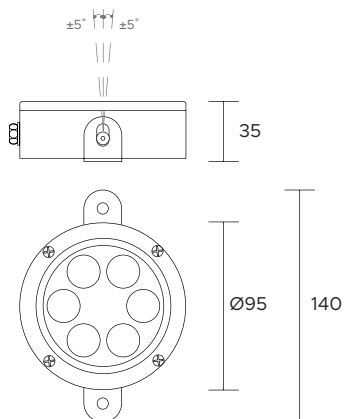

POWER SUPPLY	max 12W - max 500mA
CODE	AV01374GN
LED COLOUR	C - Cool white 5500°K N - Natural white 4000°K W - Warm white 3000°K Y - Warm white 2700°K A - Amber R - Red G - Green B - Blue
OPTICS	<table border="0"> <tr> <td>N</td> <td>M</td> <td>W</td> <td>X</td> <td>T</td> </tr> <tr> <td></td> <td></td> <td></td> <td></td> <td></td> </tr> <tr> <td>10°</td> <td>25°</td> <td>40°</td> <td>60°</td> <td>110°</td> </tr> </table>
FINISHES	I - Inox AISI 316L
LUMEN OUTPUT SOURCE	900lm (3000°K, 500mA)
DELIVERED LUMEN OUTPUT	860lm (3000°K, 500mA, 40°)
LED NUMBER	6 power LEDs
MATERIAL	Inox AISI 316L
DRIVER	not included
POWER CABLE	includes 5 mt AD8 2 x 0,50 cable
WIRING	in series
MOUNTING	surface (wall, floor)
NOTES	

POWER SUPPLY	max 18W - max 700mA
CODE	AV01374GN
LED COLOUR	1 - RGB 2 - AWB 3 - A WW W
OPTICS	<table border="0"> <tr> <td>N</td> <td>M</td> <td>W</td> <td>X</td> <td>T</td> </tr> <tr> <td></td> <td></td> <td></td> <td></td> <td></td> </tr> <tr> <td>10°</td> <td>25°</td> <td>40°</td> <td>60°</td> <td>110°</td> </tr> </table>
FINISHES	I - Inox AISI 316L
LUMEN OUTPUT SOURCE	780lm (RGB, 700mA)
DELIVERED LUMEN OUTPUT	720lm (RGB, 700mA, 40°)
LED NUMBER	6 power LEDs
MATERIAL	Inox AISI 316L
DRIVER	not included
POWER CABLE	includes 5 mt AD8 6 x 0,35 cable
WIRING	in series
MOUNTING	surface (wall, floor)
NOTES