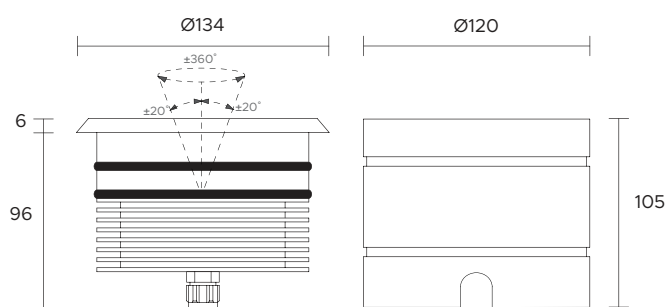

POWER SUPPLY max 12W - max 500mA

CODE AV01095GN

LED COLOUR
C - Cool white 5500°K
N - Natural white 4000°K
W - Warm white 3000°K
H - Warm white 3000°K - CRI90
Y - Warm white 2700°K
A - Amber
R - Red
G - Green
B - Blue

OPTICS

N	M	W	X	T	D
10°	25°	40°	60°	110°	Diff.

FINISHES I - Inox AISI 316L

LUMEN OUTPUT SOURCE 900lm (3000°K, 500mA)

DELIVERED LUMEN OUTPUT 860lm (3000°K, 500mA, 40°)

LED NUMBER 6 power LEDs

MATERIAL body in anodized aluminium, flange in Inox AISI 316L

DRIVER not included

POWER CABLE includes 1,5 mt Sub4 FROST-UV 2 x 0.50 cable

WIRING in series

MOUNTING recessed (floor)

ACCESSORIES outer case code: AV01418GN

NOTES 24V version on request
static version on request

max 18W - max 700mA

AV01095GN

1 - RGB
2 - AWB
3 - A WW W

OPTICS

N	M	W	X	T	D
10°	25°	40°	60°	110°	Diff.

I - Inox AISI 316L

780lm (RGB, 700mA)

745lm (RGB, 700mA, 40°)

6 power LEDs

body in anodized aluminium, flange in Inox AISI 316L

not included

includes 1,5 mt Liyy-AD8 6 x 0,35 cable

in series

recessed (floor)

outer case code: AV01418GN

24V version on request
static version on request