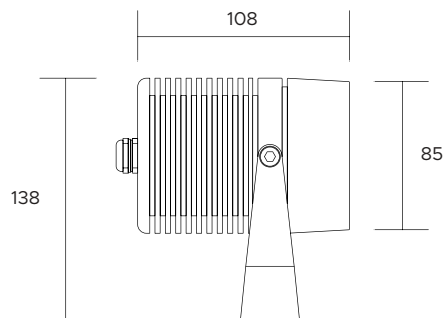

POWER SUPPLY	max 20W - 220V / 240V
CODE	AV01519GN
LED COLOUR	C - Cool white 5000°K N - Natural white 4000°K W - Warm white 3000°K H - Warm white 3000°K - CRI90 Y - Warm white 2700°K
OPTICS	<table border="0"> <tr> <td>N</td> <td>M</td> <td>W</td> </tr> <tr> <td></td> <td></td> <td></td> </tr> <tr> <td>15°</td> <td>30°</td> <td>45°</td> </tr> </table>
FINISHES	I - Inox AISI 316L
LUMEN OUTPUT SOURCE	2480lm (3000°K, 500mA)
DELIVERED LUMEN OUTPUT	1940lm (3000°K, 500mA, 45°)
LED NUMBER	1 power LED multichip
MATERIAL	Inox AISI 316L
DRIVER	included
POWER CABLE	includes 1,5 mt H05RN-F 3 x 0,75 cable
WIRING	
MOUNTING	surface (ceiling, wall, floor)
ACCESSORIES	see pag. 127 - 128
NOTES