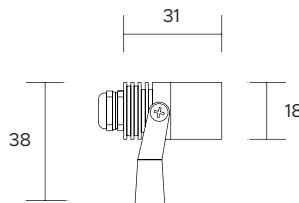

POWER SUPPLY	max 1W - max 350mA
CODE	AV01517GN
LED COLOUR	C - Cool white 5500°K N - Natural white 4000°K W - Warm white 3000°K H - Warm white 3000°K - CRI90 Y - Warm white 2700°K A - Amber R - Red G - Green B - Blue
OPTICS	<table border="0"> <tr> <td>N</td> <td>M</td> <td>W</td> <td>E</td> <td>D</td> </tr> <tr> <td></td> <td></td> <td></td> <td></td> <td></td> </tr> <tr> <td>20°</td> <td>35°</td> <td>50°</td> <td>20x45°</td> <td>45°</td> </tr> </table>
FINISHES	I - Inox AISI 316L
LUMEN OUTPUT SOURCE	110lm (3000°K, 350mA)
DELIVERED LUMEN OUTPUT	100lm (3000°K, 350mA, 35°)
LED NUMBER	1 power LED
MATERIAL	Inox AISI 316L
DRIVER	not included
POWER CABLE	includes 1,5 mt Sub4 FROST-UV 2 x 0,25 cable
WIRING	in series
MOUNTING	surface (ceiling, wall, floor)
ACCESSORIES	see pag. 127 - 128
NOTES