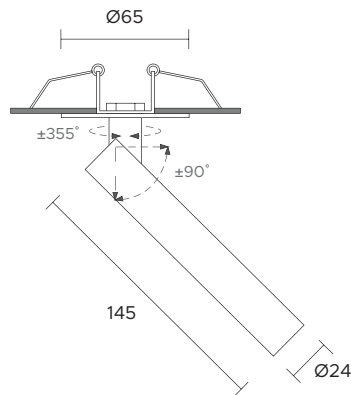

40mm

POWER SUPPLY	max 4W - max 1200mA
CODE	AV02279GN
LED COLOUR	C - Cool white 5500°K N - Natural white 4000°K W - Warm white 3000°K H - Warm white 3000°K - CRI90 Y - Warm white 2700°K
OPTICS	<table border="1"> <thead> <tr> <th>N</th> <th>M</th> <th>W</th> <th>X</th> </tr> </thead> <tbody> <tr> <td></td> <td></td> <td></td> <td></td> </tr> <tr> <td>10°</td> <td>25°</td> <td>40°</td> <td>60°</td> </tr> </tbody> </table>
FINISHES	W - White G - Grey B - Black
LUMEN OUTPUT SOURCE	250lm (3000°K, 1200mA)
DELIVERED LUMEN OUTPUT	190lm (3000°K, 1200mA, 40°)
LED NUMBER	1 power LED
MATERIAL	painted aluminium
DRIVER	not included
POWER CABLE	includes 0,5 mt FEP 2 x 0,35 cable
WIRING	in series
MOUNTING	recessed (ceiling, wall)
NOTES	other RAL on request