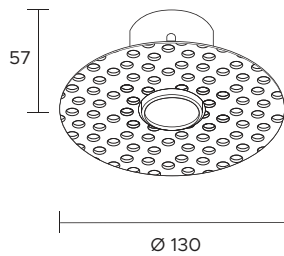

Code: **AV02275GN**

Plasterboard flange for **AV02269GN**

W - White
G - Grey
B - Black