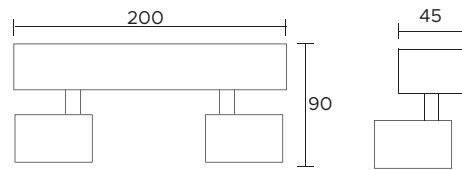

POWER SUPPLY	max 6W - 220V/240V
CODE	AV02091GN
LED COLOUR	C - Cool white 5000°K N - Natural white 4000°K W - Warm white 3000°K H - Warm white 3000°K - CRI90 Y - Warm white 2700°K
OPTICS	<table border="0"> <tr> <td>M</td> <td>W</td> <td>X</td> </tr> <tr> <td></td> <td></td> <td></td> </tr> <tr> <td>24°</td> <td>36°</td> <td>60°</td> </tr> </table>
FINISHES	W - White G - Grey B - Black
LUMEN OUTPUT SOURCE	890lm (3000°K, 350mA)
DELIVERED LUMEN OUTPUT	710lm (3000°K, 350mA, 36°)
LED NUMBER	1 power LED multichip
MATERIAL	painted aluminium
DRIVER	included
POWER CABLE	
MOUNTING	ceiling, wall surface
NOTES	other RAL on request

POWER SUPPLY	max 6W x2 - 220V/240V
CODE	AV02092GN
LED COLOUR	C - Cool white 5000°K N - Natural white 4000°K W - Warm white 3000°K H - Warm white 3000°K - CRI90 Y - Warm white 2700°K
OPTICS	<table border="0"> <tr> <td>M</td> <td>W</td> <td>X</td> </tr> <tr> <td></td> <td></td> <td></td> </tr> <tr> <td>24°</td> <td>36°</td> <td>60°</td> </tr> </table>
FINISHES	W - White G - Grey B - Black
LUMEN OUTPUT SOURCE	890lm (3000°K, 350mA) x2
DELIVERED LUMEN OUTPUT	710lm (3000°K, 350mA, 36°) x2
LED NUMBER	2 power LEDs multichip
MATERIAL	painted aluminium
DRIVER	included
POWER CABLE	
MOUNTING	ceiling, wall surface
NOTES	other RAL on request