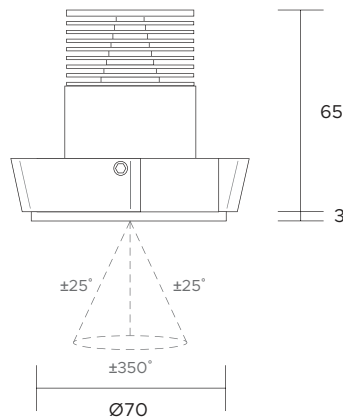

Ø 63mm

POWER SUPPLY	max 9W - max 500mA
CODE	AV02042GN
LED COLOUR	C - Cool white 5000°K N - Natural white 4000°K W - Warm white 3000°K H - Warm white 3000°K - CR190 Y - Warm white 2700°K
OPTICS	M 24° W 36° X 60°
FINISHES	W - White G - Grey B - Black K - Corten
LUMEN OUTPUT SOURCE	1200lm (3000°K, 500mA)
DELIVERED LUMEN OUTPUT	1080lm (3000°K, 500mA, 36°)
LED NUMBER	1 power LED multichip
MATERIAL	body in anodized aluminium, flange in painted aluminium
DRIVER	not included
POWER CABLE	includes 0,5 mt FEP 2 x 0,35 cable
WIRING	in series
MOUNTING	recessed (ceiling)
NOTES	other RAL on request