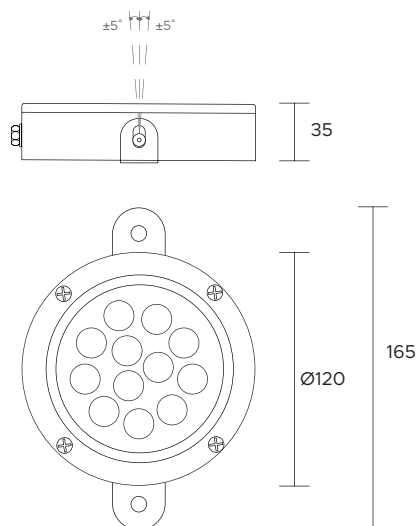

POWER SUPPLY	max 24W - max 500mA
CODE	AV01375GN
LED COLOUR	C - Cool white 5500°K N - Natural white 4000°K W - Warm white 3000°K Y - Warm white 2700°K A - Amber R - Red G - Green B - Blue
OPTICS	<table border="0"> <tr> <td>N</td> <td>M</td> <td>W</td> <td>X</td> <td>T</td> </tr> <tr> <td></td> <td></td> <td></td> <td></td> <td></td> </tr> <tr> <td>10°</td> <td>25°</td> <td>40°</td> <td>60°</td> <td>110°</td> </tr> </table>
FINISHES	I - Inox AISI 316L
LUMEN OUTPUT SOURCE	1800lm (3000°K, 500mA)
DELIVERED LUMEN OUTPUT	1690lm (3000°K, 500mA, 40°)
LED NUMBER	12 power LEDs
MATERIAL	Inox AISI 316L
DRIVER	not included
POWER CABLE	includes 5 mt AD8 2 x 0,50 cable
WIRING	in series
MOUNTING	surface (wall, floor)
NOTES	

POWER SUPPLY	max 36W - max 700mA
CODE	AV01375GN
LED COLOUR	1 - RGB 2 - AWB 3 - A WW W
OPTICS	<table border="0"> <tr> <td>N</td> <td>M</td> <td>W</td> <td>X</td> <td>T</td> </tr> <tr> <td></td> <td></td> <td></td> <td></td> <td></td> </tr> <tr> <td>10°</td> <td>25°</td> <td>40°</td> <td>60°</td> <td>110°</td> </tr> </table>
FINISHES	I - Inox AISI 316L
LUMEN OUTPUT SOURCE	1560lm (RGB, 700mA)
DELIVERED LUMEN OUTPUT	1440lm (RGB, 700mA, 40°)
LED NUMBER	12 power LEDs
MATERIAL	Inox AISI 316L
DRIVER	not included
POWER CABLE	includes 5 mt AD8 6 x 0,35 cable
WIRING	in series
MOUNTING	surface (wall, floor)
NOTES