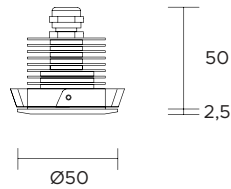

Ø 43mm

POWER SUPPLY	max 3W - max 350mA
CODE	AV01159GN
LED COLOUR	- C - Cool white 5500°K - N - Natural white 4000°K - W - Warm white 3000°K - H - Warm white 3000°K - CRI90 - Y - Warm white 2700°K - A - Amber - R - Red - G - Green - B - Blue
OPTICS	
FINISHES	I - Inox AISI 316L
LUMEN OUTPUT SOURCE	330lm (3000°K, 350mA)
DELIVERED LUMEN OUTPUT	260lm (3000°K, 350mA, 30°)
LED NUMBER	3 power LEDs
MATERIAL	body in anodized aluminium, flange in Inox AISI 316L
DRIVER	not included
POWER CABLE	includes 1,5 mt Sub4 FROST-UV 2 x 0,50 cable
WIRING	in series
MOUNTING	recessed (ceiling, wall)
NOTES	24V version on request