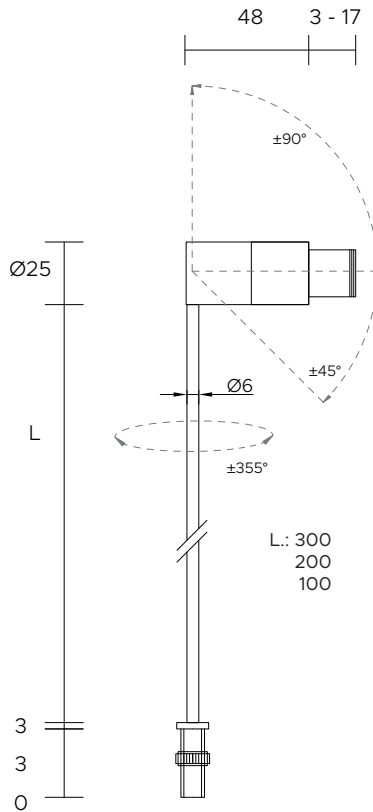

Ø 12mm

POWER SUPPLY	max 4W - max 350mA
CODE	AV02223GN
LED COLOUR	C - Cool white 5500°K N - Natural white 4000°K W - Warm white 3000°K H - Warm white 3000°K - CRI90 Y - Warm white 2700°K
OPTICS	8° > 45°
FINISHES	B - Black
STEM LENGHT	1 - 100mm 2 - 200mm 3 - 300mm
LUMEN OUTPUT SOURCE	400lm (3000°K, 350mA)
DELIVERED LUMEN OUTPUT	300lm (3000°K, 350mA)
LED NUMBER	1 power LED multichip
MATERIAL	body and stem in anodized aluminium
DRIVER	not included
POWER CABLE	includes 0,5 mt FEP 2 x 0,35 cable
WIRING	in series
MOUNTING	surface (ceiling, wall, bottom up)
NOTES	other finishes on request