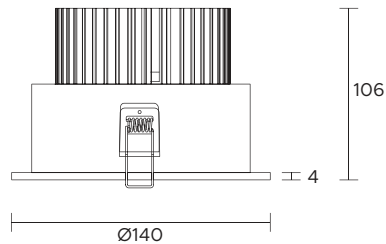

Ø 130mm

POWER SUPPLY	max 24W - max 700mA
CODE	AVO2020GN
LED COLOUR	C - Cool white 5000°K N - Natural white 4000°K W - Warm white 3000°K H - Warm white 3000°K - CRI90 Y - Warm white 2700°K
OPTICS	A2 Wall Washer
FINISHES	W - White G - Grey B - Black
LUMEN OUTPUT SOURCE	3500lm (3000°K, 700mA)
DELIVERED LUMEN OUTPUT	2370lm (3000°K, 700mA, Asymmetric)
LED NUMBER	1 power LED multichip
MATERIAL	body in anodized aluminium, flange in painted aluminium
DRIVER	not included
POWER CABLE	includes 0,5 mt Liyy 2 x 0,50 cable
WIRING	in series
MOUNTING	recessed (ceiling, wall)
NOTES	other RAL on request