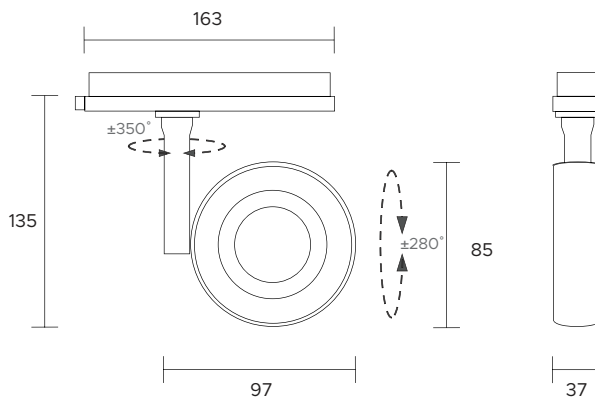

POWER SUPPLY	max 16W - 220V/240V
CODE	AV02297GN
LED COLOUR	C - Cool white 5000°K N - Natural white 4000°K W - Warm white 3000°K H - Warm white 3000°K - CR190 Y - Warm white 2700°K
OPTICS	N 15° M 30° W 45°
FINISHES	W - White B - Black
LUMEN OUTPUT SOURCE	2230lm (3000°K, 450mA)
DELIVERED LUMEN OUTPUT	1920lm (3000°K, 450mA, 45°)
LED NUMBER	1 power LED multichip
MATERIAL	painted aluminium
DRIVER	included
POWER CABLE	
MOUNTING	ceiling, wall track