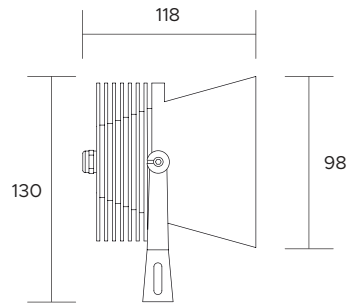

POWER SUPPLY	max 20W - 220V/240V
CODE	AV01031GN
LED COLOUR	C - Cool white 5000°K N - Natural white 4000°K W - Warm white 3000°K H - Warm white 3000°K - CRI90 Y - Warm white 2700°K
OPTICS	<table border="0"> <tr> <td>N</td> <td>M</td> <td>W</td> </tr> <tr> <td></td> <td></td> <td></td> </tr> <tr> <td>15°</td> <td>30°</td> <td>45°</td> </tr> </table>
FINISHES	G - Grey B - Black
LUMEN OUTPUT SOURCE	2480lm (3000°K, 500mA)
DELIVERED LUMEN OUTPUT	1940lm (3000°K, 500mA, 45°)
LED NUMBER	1 power LED multichip
MATERIAL	body and flange in anodized aluminium
DRIVER	included
POWER CABLE	includes 1,5 mt H05RN-F 3 x 0,75 cable
MOUNTING	surface (ceiling, wall, floor)
ACCESSORIES	see pag. 127 - 128
NOTES