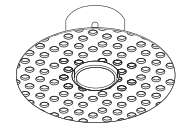

Trimless Recessed Accessories
pag. 70