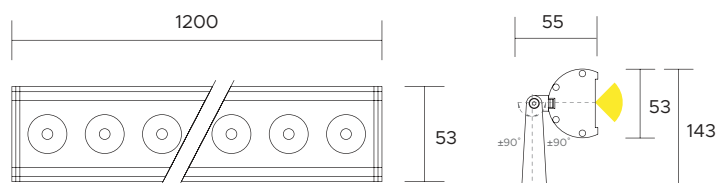

POWER SUPPLY	max 36W - max 350mA
CODE	ST036 ■ ■ ■ ■
LED COLOUR	C - Cool white 5500°K N - Natural white 4000°K W - Warm white 3000°K H - Warm white 3000°K - CRI90 Y - Warm white 2700°K A - Amber R - Red G - Green B - Blue
OPTICS	<table border="0"> <tr> <td>N</td><td>M</td><td>W</td><td>X</td><td>E</td><td>T</td> </tr> <tr> <td></td><td></td><td></td><td></td><td></td><td></td> </tr> <tr> <td>10°</td><td>25°</td><td>40°</td><td>60°</td><td>30°x65°</td><td>110°</td> </tr> </table>
FINISHES	G - Grey
LUMEN OUTPUT SOURCE	3960lm (3000°K, 350mA)
DELIVERED LUMEN OUTPUT	2800lm (3000°K, 350mA, 40°)
LED NUMBER	36 power LEDs
MATERIAL	body in anodized aluminium
DRIVER	not included
POWER CABLE	includes 1,5 mt Sub4 FROST-UV 2 x 0,50 cable
WIRING	in series
MOUNTING	surface (ceiling, wall, floor)
NOTES	24V version on request

POWER SUPPLY	max 108W - max 700mA
CODE	ST036 ■ ■ ■ ■
LED COLOUR	1 - RGB 2 - AWB 3 - A WW W
OPTICS	<table border="0"> <tr> <td>N</td><td>M</td><td>W</td><td>X</td><td>E</td><td>T</td> </tr> <tr> <td></td><td></td><td></td><td></td><td></td><td></td> </tr> <tr> <td>10°</td><td>25°</td><td>40°</td><td>60°</td><td>30°x65°</td><td>110°</td> </tr> </table>
FINISHES	G - Grey
LUMEN OUTPUT SOURCE	4680lm (RGB, 700mA)
DELIVERED LUMEN OUTPUT	4320lm (RGB, 700mA, 40°)
LED NUMBER	36 power LEDs
MATERIAL	body in anodized aluminium
DRIVER	not included
POWER CABLE	includes 1,5 mt Liyy AD8 6 x 0,35 cable
WIRING	in series
MOUNTING	surface (ceiling, wall, floor)