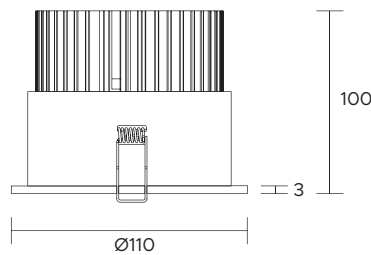

Ø 100mm

POWER SUPPLY	max 18W - max 500mA
CODE	AV02018GN
LED COLOUR	C - Cool white 5000°K N - Natural white 4000°K W - Warm white 3000°K H - Warm white 3000°K - CRI90 Y - Warm white 2700°K
OPTICS	N 10°
FINISHES	W - White G - Grey B - Black
LUMEN OUTPUT SOURCE	2550lm (3000°K, 500mA)
DELIVERED LUMEN OUTPUT	1800lm (3000°K, 500mA, 10°)
LED NUMBER	1 power LED multichip
MATERIAL	body in anodized aluminium, flange in painted aluminium
DRIVER	not included
POWER CABLE	includes 0,5 mt 2 x 0,50 cable
WIRING	in series
MOUNTING	recessed (ceiling)
NOTES	other RAL on request