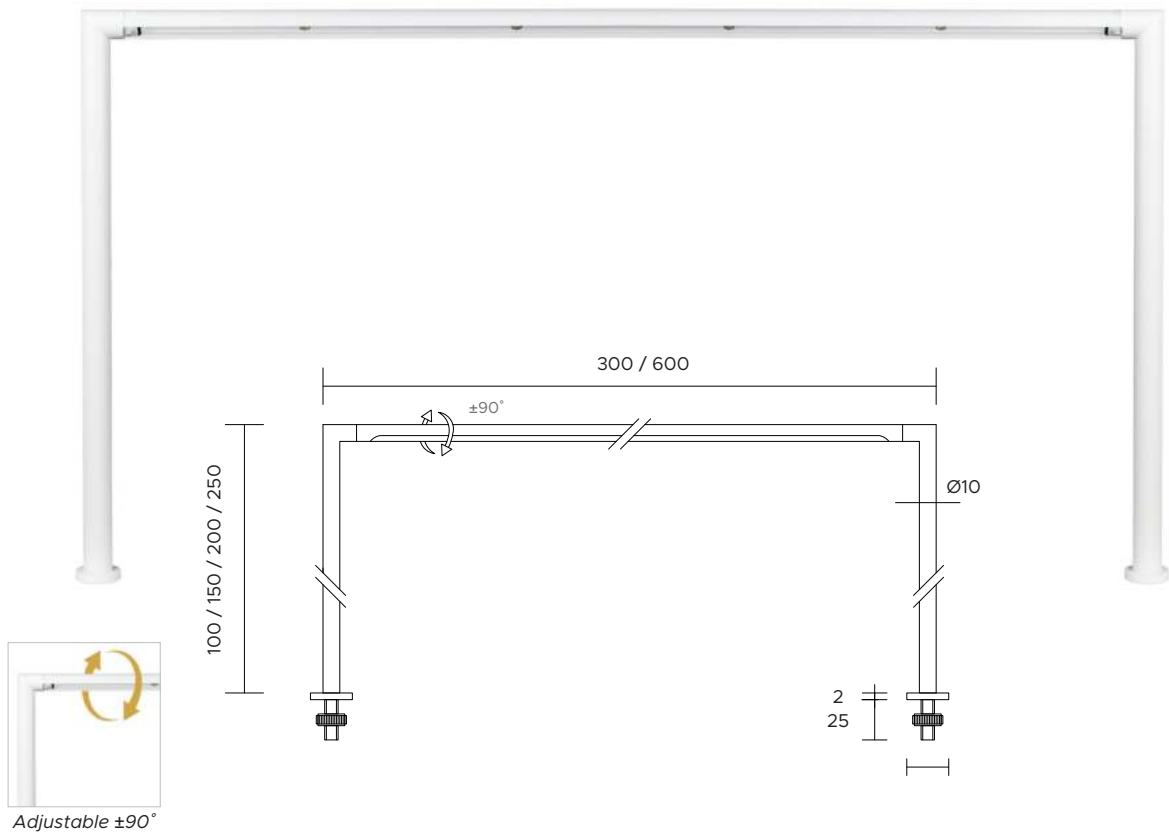

Adjustable $\pm 90^\circ$

Ø 9mm

POWER SUPPLY	max 4W - max 350mA
CODE	AV02232GN
LED COLOUR	C - Cool white 5500°K N - Natural white 4000°K W - Warm white 3000°K H - Warm white 3000°K - CRI90 Y - Warm white 2700°K
OPTICS	110°
FINISHES	w - White G - Grey B - Black
STEM LENGHT	1 - 100mm 2 - 150mm 3 - 200mm 4 - 250mm
LUMEN OUTPUT SOURCE	440lm (3000°K, 350mA)
DELIVERED LUMEN OUTPUT	410lm (3000°K, 350mA, 110°)
LED NUMBER	4 power LEDs
MATERIAL	body in painted aluminium
DRIVER	not included
POWER CABLE	includes 0,5 mt FEP 2 x 0,35 cable
WIRING	in series
MOUNTING	surface (floor fixing)
NOTES	other RAL on request, customizable sizes on request

max 8W - max 350mA
AV02291GN
C - Cool white 5500°K N - Natural white 4000°K W - Warm white 3000°K H - Warm white 3000°K - CRI90 Y - Warm white 2700°K
110°
w - White G - Grey B - Black
1 - 100mm 2 - 150mm 3 - 200mm 4 - 250mm
880lm (3000°K, 350mA)
820lm (3000°K, 350mA, 110°)
8 power LEDs
body in painted aluminium
not included
includes 0,5 mt FEP 2 x 0,35 cable
in series
surface (floor fixing)
other RAL on request, customizable sizes on request