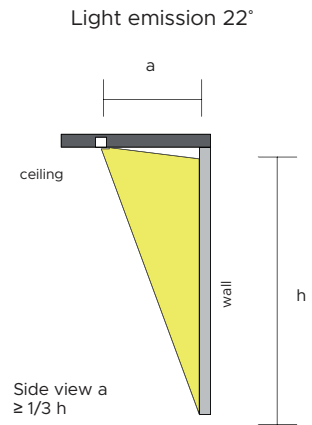

foro Ø72

POWER SUPPLY CODE	max 12W - max 350mA AV02323GN
LED COLOUR	C - Cool white 5000°K N - Natural white 4000°K W - Warm white 3000°K H - Warm white 3000°K - CRI90 Y - Warm white 2700°K
OPTICS	A2 Wall Washer
FINISHES	W - White G - Grey B - Black K - Corten
LUMEN OUTPUT SOURCE	1730lm (3000°K, 350mA)
DELIVERED LUMEN OUTPUT	1640lm (3000°K, 350mA, Asymmetric)
LED NUMBER	1 power LED multichip
MATERIAL	body in anodized aluminium, flange in painted aluminium
DRIVER	not included
POWER CABLE	includes 0,5 mt FEP 2 x 0,35 cable
WIRING	in series
MOUNTING	recessed (ceiling)
NOTES	other RAL on request