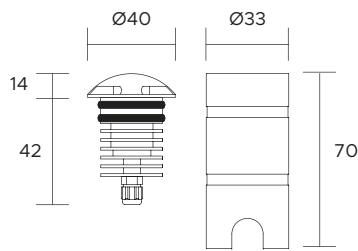

POWER SUPPLY	max 1W - max 350mA
CODE	AV01524GN AV01525GN AV01526GN AV01527GN
LED COLOUR	C - Cool white 5500°K N - Natural white 4000°K W - Warm white 3000°K H - Warm white 3000°K - CRI90 Y - Warm white 2700°K A - Amber R - Red G - Green B - Blue
FINISHES	I - Inox
LUMEN OUTPUT SOURCE	110lm (3000°K, 350mA)
DELIVERED LUMEN OUTPUT	100lm (3000°K, 350mA)
LED NUMBER	1 power LED
MATERIAL	body and head in Inox AISI 316L
DRIVER	not included
POWER CABLE	includes 1,5 mt Sub4 FROST-UV 2 x 0,50 cable
WIRING	in series
MOUNTING	recessed (ceiling, wall, floor)
ACCESSORIES	outer case code: AV01214GN
NOTES	24V version on request