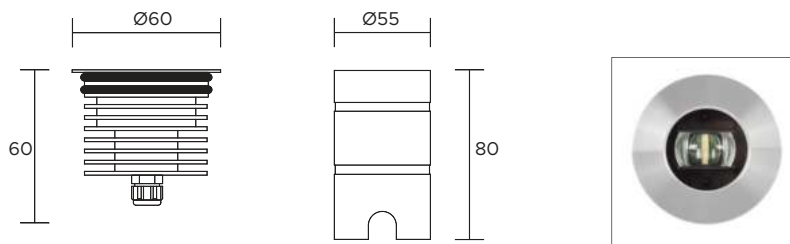

POWER SUPPLY	max 3W - max 700mA
CODE	AV01046GN
LED COLOUR	C - Cool white 5500°K N - Natural white 4000°K W - Warm white 3000°K H - Warm white 3000°K - CRI90 Y - Warm white 2700°K
OPTICS	 L 120°x8°
FINISHES	I - Inox AISI 316L
LUMEN OUTPUT SOURCE	190lm (3000°K, 700mA)
DELIVERD LUMEN OUTPUT	130lm (3000°K, 700mA, 120°x8°)
LED NUMBER	1 power LED
MATERIAL	body in anodized aluminium, flange in Inox AISI 316L
DRIVER	not included
POWER CABLE	includes 1,5 mt Sub4 FROST-UV 2 x 0,50 cable
WIRING	in series
MOUNTING	recessed (wall, floor)
ACCESSORIES	outer case code: AV01489GN
NOTES	24V version on request