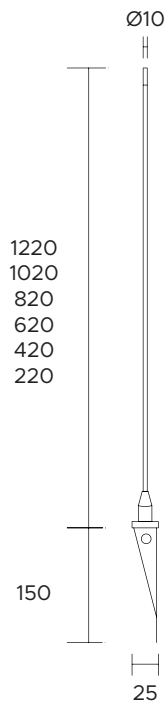

POWER SUPPLY	max 2W - max 500mA
CODE	AV01532GN, AV01533GN, AV01534GN
LED COLOUR	C - Cool white 5500°K N - Natural white 4000°K W - Warm white 3000°K H - Warm white 3000°K - CRI90 Y - Warm white 2700°K A - Amber R - Red G - Green B - Blue
OPTICS	D 360°
FINISHES	I - Inox AISI 316L
STEM LENGHT	1 - 220mm - AV01532GN 2 - 420mm - AV01532GN 3 - 620mm - AV01533GN 4 - 820mm - AV01533GN 5 - 1020mm - AV01534GN 6 - 1220mm - AV01534GN
LUMEN OUTPUT SOURCE	150lm (3000°K, 500mA)
DELIVERED LUMEN OUTPUT	90lm (3000°K, 500mA, 360° Diff.)
LED NUMBER	1 power LED
MATERIAL	body in Inox AISI 316L
DRIVER	not included
POWER CABLE	includes 2 mt Sub4 FROST- UV 2 x 0,50 cable
WIRING	in series
MOUNTING	fixing (floor)
NOTES	other heights on request 24V version on request