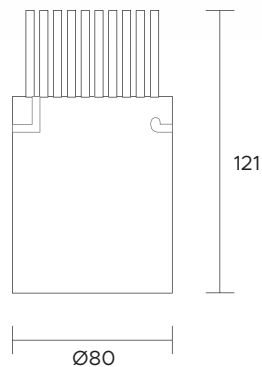

Ø90 mm

POWER SUPPLY	max 18W - 500mA
CODE	AV02271GN
LED COLOUR	C - Cool white 5000°K N - Natural white 4000°K W - Warm white 3000°K H - Warm white 3000°K - CRI90 Y - Warm white 2700°K
OPTICS	<table border="0"> <tr> <td>N</td> <td>M</td> <td>W</td> </tr> <tr> <td></td> <td></td> <td></td> </tr> <tr> <td>15°</td> <td>25°</td> <td>40°</td> </tr> </table>
FINISHES	W - White G - Grey B - Black
LUMEN OUTPUT SOURCE	2550lm (3000°K, 500mA)
DELIVERED LUMEN OUTPUT	2170lm (3000°K, 500mA, 40°)
LED NUMBER	1 power LED multichip
MATERIAL	body in anodized aluminium, flange in painted aluminium
DRIVER	not included
POWER CABLE	includes 0,5 mt Liyy 2 x 0,50 cable
WIRING	in series
MOUNTING	recessed (ceiling)
ACCESSORIES	see pag. 70
NOTES	other RAL on request