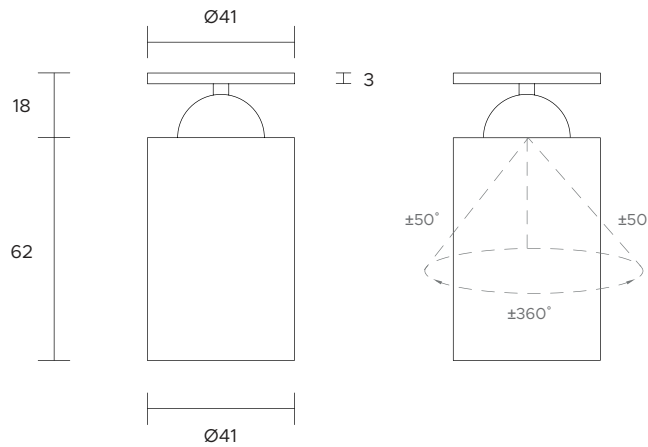

POWER SUPPLY CODES	max 3W - max 700mA AV02192GN, AV02185GN, AV02185GN, AV02185GN
LED COLOUR	C - Cool white 5500°K N - Natural white 4000°K W - Warm white 3000°K H - Warm white 3000°K - CRI90 Y - Warm white 2700°K
OPTICS	S 3°
FINISHES	G - Grey B - Black
FIXING OPTIONS	1 - Applique 2 - Springs 3 - Ring Nut 4 - Magnetic
LUMEN OUTPUT SOURCE	190lm (3000°K, 700mA)
DELIVERED LUMEN OUTPUT	130lm (3000°K, 700mA, 3°)
LED NUMBER	1 power LED
MATERIAL	body and flange in anodized aluminium
DRIVER	not included
POWER CABLE	includes 0,5 mt FEP 2 x 0,35 cable
WIRING	in series
MOUNTING	recessed or surface (ceiling, wall, bottom up)
NOTES	other finishes on request

POWER SUPPLY CODES	max 6W - max 700mA AV02318GN, AV02314GN, AV02319GN, AV02320GN
LED COLOUR	C - Cool white 5000°K N - Natural white 4000°K W - Warm white 3000°K H - Warm white 3000°K - CRI90 Y - Warm white 2700°K
OPTICS	N M W 15° 25° 40°
FINISHES	G - Grey B - Black
FIXING OPTIONS	1 - Applique 2 - Springs 3 - Ring Nut 4 - Magnetic
LUMEN OUTPUT SOURCE	800lm (3000°K, 700mA)
DELIVERED LUMEN OUTPUT	430lm (3000°K, 700mA, 25°)
LED NUMBER	1 power LED multichip
MATERIAL	body and flange in anodized aluminium
DRIVER	not included
POWER CABLE	includes 0,5 mt FEP 2 x 0,35 cable
WIRING	in series
MOUNTING	recessed or surface (ceiling, wall, bottom up)
NOTES	other finishes on request