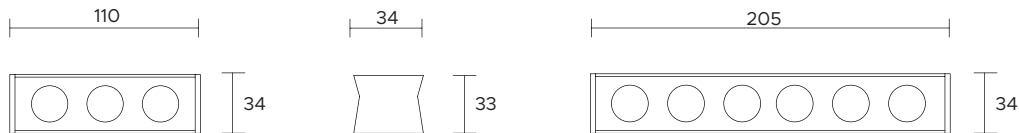

POWER SUPPLY	max 3W - max 350mA
CODE	AVO2254GN
LED COLOUR	C - Cool white 5500°K N - Natural white 4000°K W - Warm white 3000°K H - Warm white 3000°K - CRI90 Y - Warm white 2700°K A - Amber
FINISHES	W - White G - Grey B - Black
OPTICS	<table border="1"> <tr> <td>N</td> <td>M</td> <td>W</td> <td>X</td> <td>E</td> </tr> <tr> <td></td> <td></td> <td></td> <td></td> <td></td> </tr> <tr> <td>10°</td> <td>25°</td> <td>40°</td> <td>60°</td> <td>30°x65°</td> </tr> </table>
LUMEN OUTPUT SOURCE	330lm (3000°K, 350mA)
DELIVERED LUMEN OUTPUT	320lm (3000°K, 350mA, 40°)
LED NUMBER	3 power LEDs
MATERIAL	anodized or painted aluminium
DRIVER	not included
POWER CABLE	includes 0,5 mt Liyy 2 x 0,50 cable
WIRING	in series
MOUNTING	surface (ceiling, wall)
NOTES	other RAL on request

POWER SUPPLY	max 6W - max 350mA
CODE	AVO2255GN
LED COLOUR	C - Cool white 5500°K N - Natural white 4000°K W - Warm white 3000°K H - Warm white 3000°K - CRI90 Y - Warm white 2700°K A - Amber
FINISHES	W - White G - Grey B - Black
OPTICS	<table border="1"> <tr> <td>N</td> <td>M</td> <td>W</td> <td>X</td> <td>E</td> </tr> <tr> <td></td> <td></td> <td></td> <td></td> <td></td> </tr> <tr> <td>10°</td> <td>25°</td> <td>40°</td> <td>60°</td> <td>30°x65°</td> </tr> </table>
LUMEN OUTPUT SOURCE	660lm (3000°K, 350mA)
DELIVERED LUMEN OUTPUT	640lm (3000°K, 350mA, 40°)
LED NUMBER	6 power LEDs
MATERIAL	anodized or painted aluminium
DRIVER	not included
POWER CABLE	includes 0,5 mt Liyy 2 x 0,50 cable
WIRING	in series
MOUNTING	surface (ceiling, wall)
NOTES	other RAL on request