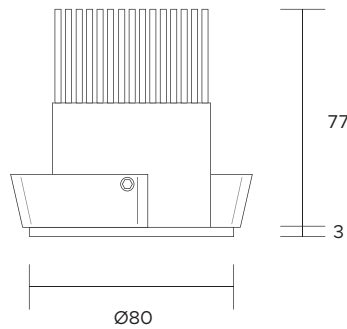

Linear Lights
pag. 99

Linear Lights
pag. 100

Static Recessed

Indoor - Static recessed

Tear-resistant system

1 - Honeycomb louver

Ø 48mm

| | |
|-------------------------------|--|
| POWER SUPPLY | max 9W - max 500mA |
| CODE | AV02001GN |
| LED COLOUR | C - Cool white 5000°K N - Natural white 4000°K W - Warm white 3000°K H - Warm white 3000°K - CRI90 Y - Warm white 2700°K |
| OPTICS | M W X 24° 36° 60° |
| FINISHES | W - White G - Grey B - Black K - Corten |
| FILTERS | 1 - Honeycomb louver |
| LUMEN OUTPUT SOURCE | 1200lm (3000°K, 500mA) |
| DELIVERED LUMEN OUTPUT | 1080lm (3000°K, 500mA, 36°) |
| LED NUMBER | 1 power LED multichip |
| MATERIAL | body in anodized aluminium, flange in painted aluminium |
| DRIVER | not included |
| POWER CABLE | includes 0,5 mt FEP 2 x 0,35 cable |
| WIRING | in series |
| MOUNTING | recessed (ceiling) |
| NOTES | other RAL on request |