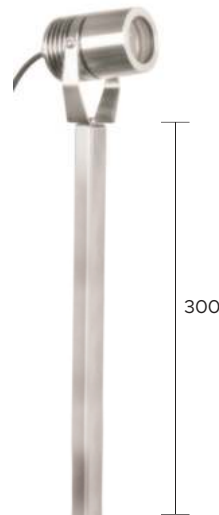

Code: **AV01488GN**

Extension for:

SPOTLIGHTS INOX
SPOTLIGHTS

---

200 mm in the ground + 300mm