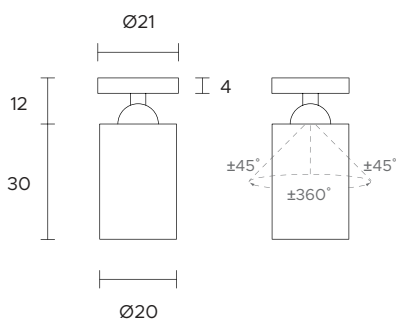

POWER SUPPLY	max 2W - max 500mA
CODES	AV02186GN, AV02183GN, AV02187GN, AV02188GN
LED COLOUR	C - Cool white 5500°K N - Natural white 4000°K W - Warm white 3000°K H - Warm white 3000°K - CRI90 Y - Warm white 2700°K A - Amber
OPTICS	<table border="0"> <tr> <td>N</td> <td>M</td> <td>W</td> <td>X</td> <td>E</td> </tr> <tr> <td></td> <td></td> <td></td> <td></td> <td></td> </tr> <tr> <td>15°</td> <td>25°</td> <td>40°</td> <td>60°</td> <td>25°x45°</td> </tr> </table>
FINISHES	G - Grey B - Black
FIXING OPTIONS	1 - Applique 2 - Springs 3 - Ring Nut 4 - Magnetic
LUMEN OUTPUT SOURCE	150lm (3000°K, 500mA)
DELIVERED LUMEN OUTPUT	145lm (3000°K, 500mA, 40°)
LED NUMBER	1 power LED
MATERIAL	body and flange in anodized aluminium
DRIVER	not included
POWER CABLE	includes 0,5 mt FEP 2 x 0,35 cable
WIRING	in series
MOUNTING	recessed or surface (ceiling, wall, bottom up)
NOTES	other finishes on request