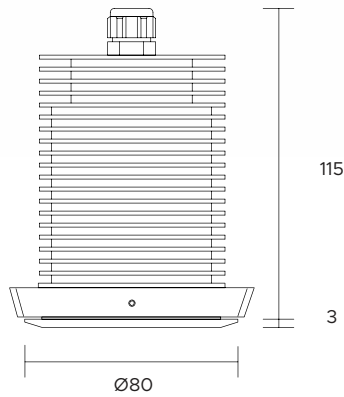

Ø 78mm

POWER SUPPLY	max 12W - max 350mA
CODE	AV01575GN
LED COLOUR	C - Cool white 5000°K N - Natural white 4000°K W - Warm white 3000°K H - Warm white 3000°K - CRI90 Y - Warm white 2700°K
OPTICS	<table border="0"> <tr> <td>N</td> <td>M</td> <td>W</td> <td>D</td> </tr> <tr> <td></td> <td></td> <td></td> <td></td> </tr> <tr> <td>15°</td> <td>25°</td> <td>40°</td> <td>Diff.</td> </tr> </table>
FINISHES	I - Inox AISI 316L
LUMEN OUTPUT SOURCE	1730lm (3000°K, 350mA)
DELIVERED LUMEN OUTPUT	1290lm (3000°K, 350mA, 40°)
LED NUMBER	1 power LED multichip
MATERIAL	body in anodized aluminium, flange in Inox AISI 316L
DRIVER	not included
POWER CABLE	includes 1,5 mt Sub4 FROST-UV 2 x 0.50 cable
WIRING	in series
MOUNTING	recessed (ceiling, wall)
NOTES	hex louver on request