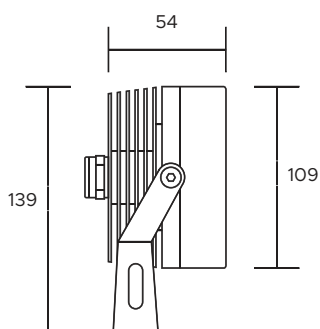

A A+ A++

POWER SUPPLY	max 24W - max 500mA
CODE	AV01007GN
LED COLOUR	C - Cool white 5500°K N - Natural white 4000°K W - Warm white 3000°K H - Warm white 3000°K - CRI90 Y - Warm white 2700°K A - Amber R - Red G - Green B - Blue
OPTICS	N 10° M 25° W 40° X 60° T 110° D Diff.
FINISHES	G - Grey B - Black
LUMEN OUTPUT SOURCE	1800lm (3000°K, 500mA)
DELIVERED LUMEN OUTPUT	1690lm (3000°K, 500mA, 40°)
LED NUMBER	12 power LEDs
MATERIAL	body and flange in anodized aluminium
DRIVER	not included
POWER CABLE	includes 1,5 mt Sub4 FROST-UV 2 x 0,50 cable
WIRING	in series
MOUNTING	surface (ceiling, wall, floor)
ACCESSORIES	see pag. 127 - 128
NOTES	24V version on request

A A+ A++

POWER SUPPLY	max 36W - max 700mA
CODE	AV01007GN
LED COLOUR	1 - RGB 2 - AWB 3 - A WW W
OPTICS	N 10° M 25° W 40° X 60° T 110° D Diff.
FINISHES	G - Grey B - Black
LUMEN OUTPUT SOURCE	1560lm (RGB, 700mA)
DELIVERED LUMEN OUTPUT	1440lm (RGB, 700mA, 40°)
LED NUMBER	12 power LEDs
MATERIAL	body and flange in anodized aluminium
DRIVER	not included
POWER CABLE	includes 1,5 mt Liyy-AD8 6 x 0,35 cable
WIRING	in series
MOUNTING	surface (ceiling, wall, floor)
ACCESSORIES	see pag. 127 - 128