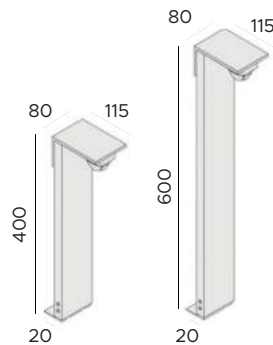

X

Y

POWER SUPPLY	max 6W - 220V/240V
CODE	AV01569GN, AV01570GN Modello X AV01571GN, AV01572GN Modello Y
LED COLOUR	N - Natural white 4000°K W - Warm white 3000°K H - Warm white 3000°K - CRI90 Y - Warm white 2700°K
OPTICS	 180° x 8°
FINISHES	M - Marble green K - Corten G - Grey B - Black
BODY LENGHT	1 - 400mm - AV01569GN (X), AV01571GN (Y) 2 - 600mm - AV01570GN (X), AV01572GN (Y)
LUMEN OUTPUT SOURCE	730lm/mt (3000°K)
DELIVERED LUMEN OUTPUT	650lm/mt (3000°K, 500mA, 180° x 8°)
LED NUMBER	1 power LED multichip
MATERIAL	body and head in painted aluminium, base in Inox AISI 316L
DRIVER	included
POWER CABLE	
WIRING	
MOUNTING	fixing (floor)
ACCESSORIES	
NOTES	other RAL on request