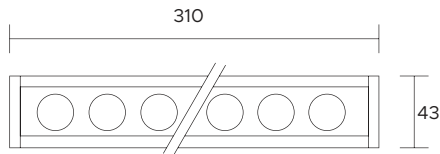

36x304 mm

POWER SUPPLY	max 18W - max 500mA
CODE	AV02250GN
LED COLOUR	C - Cool white 5500°K N - Natural white 4000°K W - Warm white 3000°K H - Warm white 3000°K - CRI90 Y - Warm white 2700°K A - Amber
FINISHES	W - White G - Grey B - Black
OPTICS	<table border="1"> <tr> <td>N</td> <td>M</td> <td>W</td> <td>X</td> <td>E</td> </tr> <tr> <td></td> <td></td> <td></td> <td></td> <td></td> </tr> <tr> <td>10°</td> <td>25°</td> <td>40°</td> <td>60°</td> <td>30°x65°</td> </tr> </table>
LUMEN OUTPUT SOURCE	1350lm (3000°K, 500mA)
DELIVERED LUMEN OUTPUT	1300lm (3000°K, 500mA, 40°)
LED NUMBER	9 power LEDs
MATERIAL	anodized or painted aluminium
DRIVER	not included
POWER CABLE	includes 0,5 mt Liyy 2 x 0,50 cable
WIRING	in series
MOUNTING	recessed (ceiling, wall)
NOTES	other RAL on request

36x494 mm

POWER SUPPLY	max 30W - max 500mA
CODE	AV02251GN
LED COLOUR	C - Cool white 5500°K N - Natural white 4000°K W - Warm white 3000°K H - Warm white 3000°K - CRI90 Y - Warm white 2700°K A - Amber
FINISHES	W - White G - Grey B - Black
OPTICS	<table border="1"> <tr> <td>N</td> <td>M</td> <td>W</td> <td>X</td> <td>E</td> </tr> <tr> <td></td> <td></td> <td></td> <td></td> <td></td> </tr> <tr> <td>10°</td> <td>25°</td> <td>40°</td> <td>60°</td> <td>30°x65°</td> </tr> </table>
LUMEN OUTPUT SOURCE	2250lm (3000°K, 500mA)
DELIVERED LUMEN OUTPUT	1720lm (3000°K, 500mA, 40°)
LED NUMBER	15 power LEDs
MATERIAL	anodized or painted aluminium
DRIVER	not included
POWER CABLE	includes 0,5 mt Liyy 2 x 0,50 cable
WIRING	in series
MOUNTING	recessed (ceiling, wall)
NOTES	other RAL on request