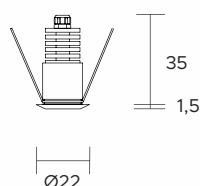

POWER SUPPLY	max 1W - max 350mA
CODE	AV01458GN
LED COLOUR	C - Cool white 5500°K N - Natural white 4000°K W - Warm white 3000°K H - Warm white 3000°K - CRI90 Y - Warm white 2700°K A - Amber R - Red G - Green B - Blue
OPTICS	M W X E T D 20° 35° 50° 20°x45° 110° Diff.
FINISHES	G - Grey B - Black
LUMEN OUTPUT SOURCE	110lm (3000°K, 350mA)
DELIVERED LUMEN OUTPUT	100lm (3000°K, 350mA, 35°)
LED NUMBER	1 power LED
MATERIAL	body and flange in anodized aluminium
DRIVER	not included
POWER CABLE	includes 0,5 mt Sub4 FROST-UV 2 x 0,25 cable
WIRING	in series
MOUNTING	recessed (ceiling, wall)
NOTES