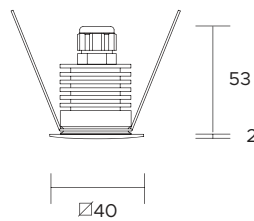

Ø 37mm

POWER SUPPLY	max 3W - max 700mA
CODE	AV01155GN
LED COLOUR	- C - Cool white 5500°K - N - Natural white 4000°K - W - Warm white 3000°K - H - Warm white 3000°K - CRI90 - Y - Warm white 2700°K - A - Amber - R - Red - G - Green - B - Blue
OPTICS	<table border="0"> <tr> <td>N</td> <td>M</td> <td>W</td> <td>X</td> <td>T</td> <td>D</td> </tr> <tr> <td></td> <td></td> <td></td> <td></td> <td></td> <td></td> </tr> <tr> <td>10°</td> <td>25°</td> <td>40°</td> <td>60°</td> <td>110°</td> <td>Diff.</td> </tr> </table>
FINISHES	- G - Grey - B - Black
LUMEN OUTPUT SOURCE	190lm (3000°K, 700mA)
DELIVERED LUMEN OUTPUT	160lm (3000°K, 700mA, 40°)
LED NUMBER	1 power LED
MATERIAL	body and flange in anodized aluminium
DRIVER	not included
POWER CABLE	includes 1,5 mt Sub4 FROST-UV 2 x 0,50 cable
WIRING	in series
MOUNTING	surface (ceiling, wall)
NOTES	24V version on request