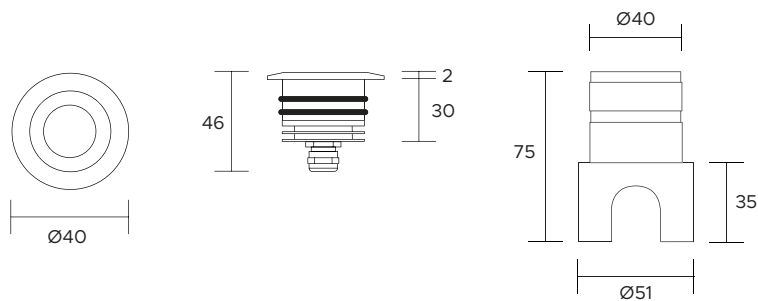

POWER SUPPLY	max 2W - max 500mA
CODE	AV01376GN
LED COLOUR	- C - Cool white 5500°K - N - Natural white 4000°K - W - Warm white 3000°K - Y - Warm white 2700°K - A - Amber - R - Red - G - Green - B - Blue
OPTICS	<table border="0" style="width: 100%; text-align: center;"> <tr> <td>N</td> <td>M</td> <td>W</td> <td>X</td> <td>T</td> </tr> <tr> <td></td> <td></td> <td></td> <td></td> <td></td> </tr> <tr> <td>10°</td> <td>25°</td> <td>40°</td> <td>60°</td> <td>110°</td> </tr> </table>
FINISHES	I - Inox AISI 316L
LUMEN OUTPUT SOURCE	150lm (3000°K, 500mA)
DELIVERED LUMEN OUTPUT	120lm (3000°K, 500mA, 40°)
LED NUMBER	1 power LED
MATERIAL	Inox AISI 316L
DRIVER	not included
POWER CABLE	includes 5 mt AD8 2 x 0,50 cable
WIRING	in series
MOUNTING	recessed (wall, floor)
ACCESSORIES	PVC outer case code AV01377GN
NOTES	24V version on request