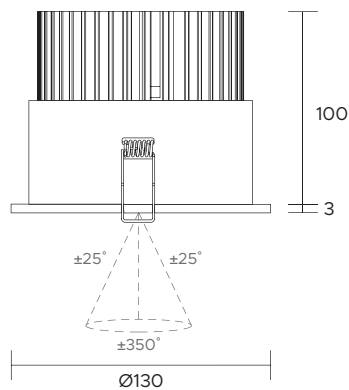

Ø 122mm

POWER SUPPLY	max 18W - max 500mA
CODE	AV02070GN
LED COLOUR	C - Cool white 5000°K N - Natural white 4000°K W - Warm white 3000°K H - Warm white 3000°K - CR190 Y - Warm white 2700°K
OPTICS	N 10°
FINISHES	W - White G - Grey B - Black
LUMEN OUTPUT SOURCE	2550lm (3000°K, 500mA)
DELIVERED LUMEN OUTPUT	1800lm (3000°K, 500mA, 10°)
LED NUMBER	1 power LED multichip
MATERIAL	body in anodized aluminium, flange in painted aluminium
DRIVER	not included
POWER CABLE	includes 0,5 mt FEP 2 x 0,35 cable
WIRING	in series
MOUNTING	recessed ceiling
NOTES	other RAL on request