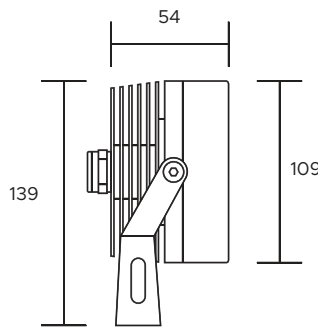

POWER SUPPLY	max 18W - max 500mA
CODE	AV01006GN
LED COLOUR	C - Cool white 5500°K N - Natural white 4000°K W - Warm white 3000°K H - Warm white 3000°K - CRI90 Y - Warm white 2700°K A - Amber R - Red G - Green B - Blue
OPTICS	N 10° M 25° W 40° X 60° T 110° D Diff.
FINISHES	G - Grey B - Black
LUMEN OUTPUT SOURCE	1350lm (3000°K, 500mA)
DELIVERED LUMEN OUTPUT	1300lm (3000°K, 500mA, 40°)
LED NUMBER	9 power LEDs
MATERIAL	body and flange in anodized aluminium
DRIVER	not included
POWER CABLE	includes 1,5 mt Sub4 FROST-UV 2 x 0,50 cable
WIRING	in series
MOUNTING	surface (ceiling, wall, floor)
ACCESSORIES	see pag. 127 - 128
NOTES	

POWER SUPPLY	max 27W - max 700mA
CODE	AV01006GN
LED COLOUR	1 - RGB 2 - AWB 3 - A WW W
OPTICS	N 10° M 25° W 40° X 60° T 110° D Diff.
FINISHES	G - Grey B - Black
LUMEN OUTPUT SOURCE	1170lm (RGB, 700mA)
DELIVERED LUMEN OUTPUT	1080lm (RGB, 700mA, 40°)
LED NUMBER	9 power LEDs
MATERIAL	body and flange in anodized aluminium
DRIVER	not included
POWER CABLE	includes 1,5 mt Liyy-AD8 6 x 0,35 cable
WIRING	in series
MOUNTING	surface (ceiling, wall, floor)
ACCESSORIES	see pag. 127 - 128
NOTES