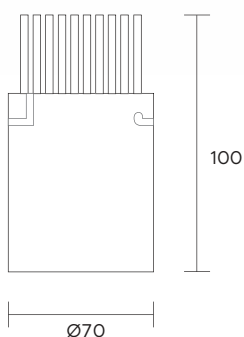

Ø82 mm

POWER SUPPLY	max 12W - max 350mA
CODE	AV02269GN
LED COLOUR	C - Cool white 5000°K N - Natural white 4000°K W - Warm white 3000°K H - Warm white 3000°K - CRI90 Y - Warm white 2700°K
OPTICS	<table border="1"> <thead> <tr> <th>N</th> <th>M</th> <th>W</th> </tr> </thead> <tbody> <tr> <td></td> <td></td> <td></td> </tr> <tr> <td>15°</td> <td>25°</td> <td>40°</td> </tr> </tbody> </table>
FINISHES	W - White G - Grey B - Black
LUMEN OUTPUT SOURCE	1730lm (3000°K, 350mA)
DELIVERED LUMEN OUTPUT	1480lm (3000°K, 350mA, 40°)
LED NUMBER	1 power LED multichip
MATERIAL	body in anodized aluminium, flange in painted aluminium
DRIVER	not included
POWER CABLE	includes 0,5 mt Liyy 2 x 0,50 cable
WIRING	in series
MOUNTING	recessed (ceiling)
ACCESSORIES	see pag. 70
NOTES	other RAL on request