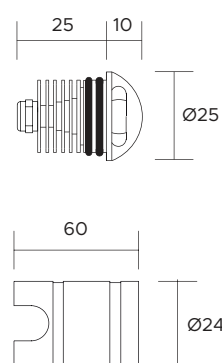

POWER SUPPLY	max 2W - max 500mA
CODE	AV01202GN
LED COLOUR	C - Cool white 5500°K N - Natural white 4000°K W - Warm white 3000°K H - Warm white 3000°K - CRI90 Y - Warm white 2700°K A - Amber R - Red G - Green B - Blue
FINISHES	G - Grey B - Black
LUMEN OUTPUT SOURCE	150lm (3000°K, 500mA)
DELIVERED LUMEN OUTPUT	90lm (3000°K, 500mA)
LED NUMBER	1 power LED
MATERIAL	body and head in anodized aluminium
DRIVER	not included
POWER CABLE	includes 1,5 mt Sub4 FROST-UV 2 x 0,50 cable
WIRING	in series
MOUNTING	recessed (wall)
ACCESSORIES	outer case code: AV01203GN
NOTES	

POWER SUPPLY	max 2W - max 500mA
CODE	AV01204GN
LED COLOUR	C - Cool white 5500°K N - Natural white 4000°K W - Warm white 3000°K H - Warm white 3000°K - CRI90 Y - Warm white 2700°K A - Amber R - Red G - Green B - Blue
FINISHES	G - Grey B - Black
LUMEN OUTPUT SOURCE	150lm (3000°K, 500mA)
DELIVERED LUMEN OUTPUT	90lm (3000°K, 500mA)
LED NUMBER	1 power LED
MATERIAL	body and head in anodized aluminium
DRIVER	not included
POWER CABLE	includes 1,5 mt Sub4 FROST-UV 2 x 0,50 cable
WIRING	in series
MOUNTING	recessed (wall)
ACCESSORIES	outer case code: AV01203GN
NOTES