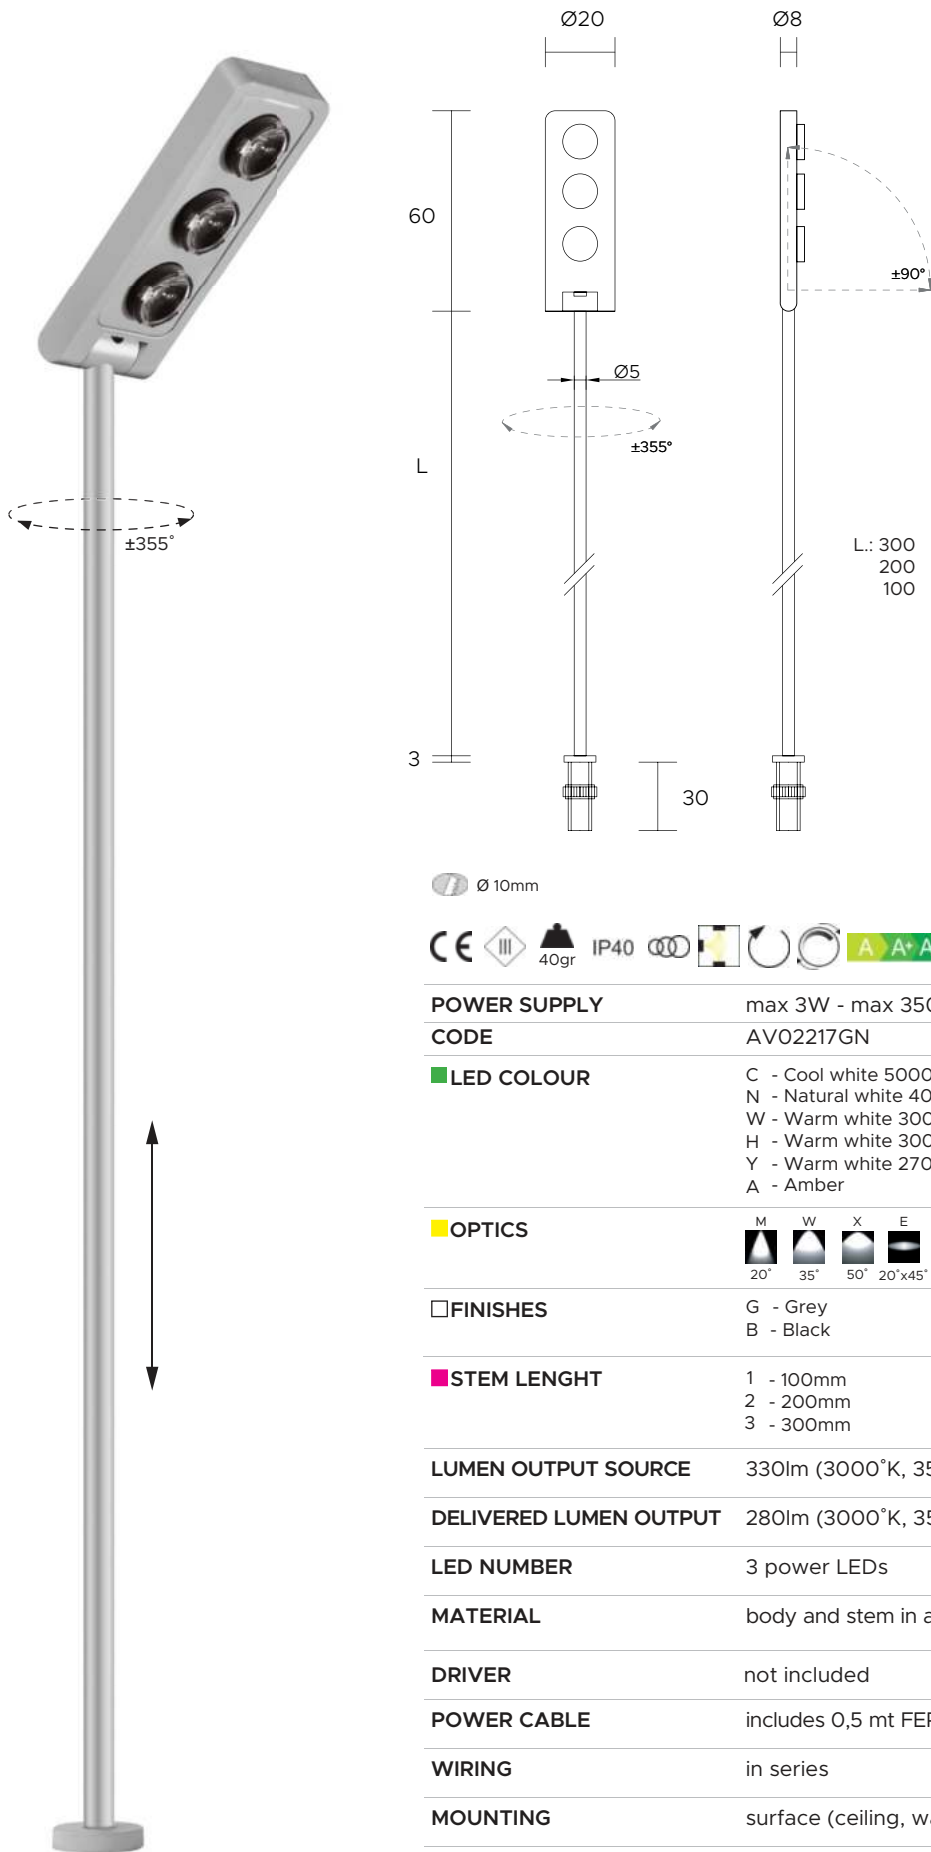

Paletti

Ø 5mm

| | |
|-------------------------------|---|
| POWER SUPPLY | max 3W - max 350mA |
| CODES | AVO2207GN, AVO2208GN, AVO2209GN |
| LED COLOUR | C - Cool white 5500°K N - Natural white 4000°K W - Warm white 3000°K H - Warm white 3000°K - CRI90 Y - Warm white 2700°K A - Amber |
| OPTICS | E 90°x120° |
| FINISHES | W - White G - Grey B - Black |
| STEM LENGHT | 1 - 150mm Code: AVO2207GN 2 - 200mm Code: AVO2208GN 3 - 250mm Code: AVO2209GN |
| LUMEN OUTPUT SOURCE | 330lm (3000°K, 350mA) |
| DELIVERED LUMEN OUTPUT | 180lm (3000°K, 350mA, 90°x120°) |
| LED NUMBER | 3 power LEDs |
| MATERIAL | body in anodized or painted aluminium |
| DRIVER | not included |
| POWER CABLE | includes 0,5 mt FEP 2 x 0,35 cable |
| WIRING | in series |
| MOUNTING | surface (ceiling, wall, bottom up) |
| ACCESSORIES | Fixing washer Ø15x2,5 |
| NOTES | other RAL on request |

Ø 10mm

| | |
|-------------------------------|---|
| POWER SUPPLY | max 3W - max 250mA |
| CODE | AV02215GN |
| LED COLOUR | C - Cool white 5500°K N - Natural white 4000°K W - Warm white 3000°K H - Warm white 3000°K - CRI90 Y - Warm white 2700°K A - Amber |
| OPTICS | T 110° |
| FINISHES | G - Grey B - Black |
| STEM LENGHT | 1 - 100mm 2 - 200mm 3 - 300mm |
| LUMEN OUTPUT SOURCE | 240lm (3000°K, 250mA) |
| DELIVERED LUMEN OUTPUT | 180lm (3000°K, 250mA, 110°) |
| LED NUMBER | 3 power LEDs |
| MATERIAL | body and stem in anodized aluminium |
| DRIVER | not included |
| POWER CABLE | includes 0,5 mt FEP 2 x 0,35 cable |
| WIRING | in series |
| MOUNTING | surface (ceiling, wall, bottom up) |
| NOTES | other finishes on request |