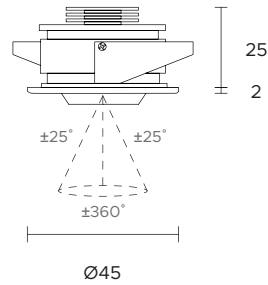

POWER SUPPLY	max 3W - max 700mA
CODE	AV02089GN
LED COLOUR	C - Cool white 5500°K N - Natural white 4000°K W - Warm white 3000°K H - Warm white 3000°K - CRI90 Y - Warm white 2700°K A - Amber
OPTICS	<table border="1"> <tr> <td>N</td> <td>M</td> <td>W</td> <td>X</td> <td>E</td> </tr> <tr> <td>10°</td> <td>25°</td> <td>40°</td> <td>60°</td> <td>30°x65°</td> </tr> </table>
FINISHES	G - Grey B - Black
LUMEN OUTPUT SOURCE	190lm (3000°K, 700mA)
DELIVERED LUMEN OUTPUT	175lm (3000°K, 700mA, 40°)
LED NUMBER	1 power LED
MATERIAL	body and flange in anodized aluminium
DRIVER	not included
POWER CABLE	includes 0,5 mt FEP 2 x 0,35 cable
WIRING	in series
MOUNTING	recessed (ceiling, wall, bottom up)
NOTES	other finishes on request

POWER SUPPLY	max 3W - max 350mA
CODE	AV02090GN
LED COLOUR	C - Cool white 5500°K N - Natural white 4000°K W - Warm white 3000°K H - Warm white 3000°K - CRI90 Y - Warm white 2700°K A - Amber
OPTICS	<table border="1"> <tr> <td>N</td> <td>M</td> <td>W</td> <td>E</td> </tr> <tr> <td>10°</td> <td>25°</td> <td>30°</td> <td>40°x17°</td> </tr> </table>
FINISHES	G - Grey B - Black
LUMEN OUTPUT SOURCE	330lm (3000°K, 350mA)
DELIVERED LUMEN OUTPUT	250lm (3000°K, 350mA, 30°)
LED NUMBER	3 power LEDs
MATERIAL	body and flange in anodized aluminium
DRIVER	not included
POWER CABLE	includes 0,5 mt FEP 2 x 0,35 cable
WIRING	in series
MOUNTING	recessed (ceiling, wall, bottom up)
NOTES	other finishes on request