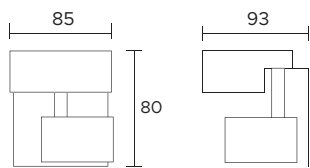

POWER SUPPLY	max 6W - 220V/240V
CODE	AVO2094GN
LED COLOUR	C - Cool white 5000°K N - Natural white 4000°K W - Warm white 3000°K H - Warm white 3000°K - CRI90 Y - Warm white 2700°K
OPTICS	M 24° W 36° X 60°
FINISHES	W - White G - Grey B - Black
LUMEN OUTPUT SOURCE	890lm (3000°K, 350mA)
DELIVERED LUMEN OUTPUT	710lm (3000°K, 350mA, 36°)
LED NUMBER	1 power LED multichip
MATERIAL	painted aluminium
DRIVER	included
POWER CABLE	
MOUNTING	ceiling, wall surface
NOTES	other RAL on request

POWER SUPPLY	max 6W x2 - 220V/240V
CODE	AVO2095GN
LED COLOUR	C - Cool white 5000°K N - Natural white 4000°K W - Warm white 3000°K H - Warm white 3000°K - CRI90 Y - Warm white 2700°K
OPTICS	M 24° W 36° X 60°
FINISHES	W - White G - Grey B - Black
LUMEN OUTPUT SOURCE	890lm (3000°K, 350mA) x2
DELIVERED LUMEN OUTPUT	710lm (3000°K, 350mA, 36°) x2
LED NUMBER	2 power LEDs multichip
MATERIAL	painted aluminium
DRIVER	included
POWER CABLE	
MOUNTING	ceiling, wall surface
NOTES	other RAL on request