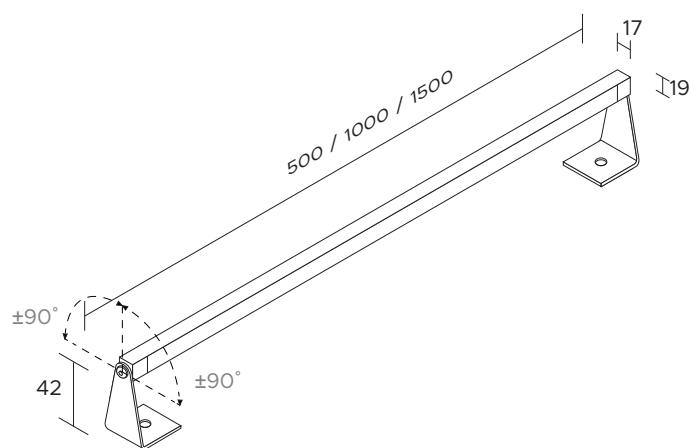

with brackets