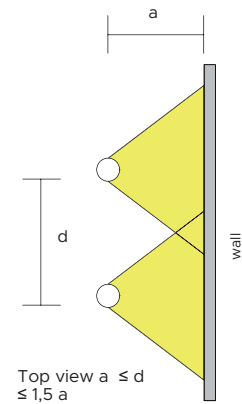

foro Ø72

POWER SUPPLY CODE	max 12W - max 350mA AV02323GN
LED COLOUR	C - Cool white 5000°K N - Natural white 4000°K W - Warm white 3000°K H - Warm white 3000°K - CRI90 Y - Warm white 2700°K
OPTICS	A2 Wall Washer
FINISHES	W - White G - Grey B - Black K - Corten
LUMEN OUTPUT SOURCE	1730lm (3000°K, 350mA)
DELIVERED LUMEN OUTPUT	1640lm (3000°K, 350mA, Asymmetric)
LED NUMBER	1 power LED multichip
MATERIAL	body in anodized aluminium, flange in painted aluminium
DRIVER	not included
POWER CABLE	includes 0,5 mt FEP 2 x 0,35 cable
WIRING	in series
MOUNTING	recessed (ceiling)
NOTES	other RAL on request