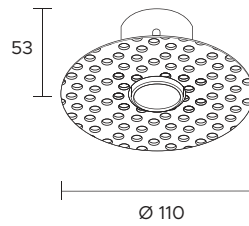

Code: **AV02274GN**

Plasterboard flange for **AV02267GN e AV02268GN**

W - White
G - Grey
B - Black