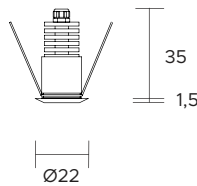

Ø 19mm

POWER SUPPLY	max 1W - max 350mA
CODE	AV01174GN
LED COLOUR	C - Cool white 5500°K N - Natural white 4000°K W - Warm white 3000°K H - Warm white 3000°K - CRI90 Y - Warm white 2700°K A - Amber R - Red G - Green B - Blue
OPTICS	M W X E T D 20° 35° 50° 20°x45° 110° Diff.
FINISHES	I - Inox AISI 316L
LUMEN OUTPUT SOURCE	110lm (3000°K, 350mA)
DELIVERED LUMEN OUTPUT	100lm (3000°K, 350mA, 35°)
LED NUMBER	1 power LED
MATERIAL	body and flange in Inox AISI 316L
DRIVER	not included
POWER CABLE	includes 0,5 mt Sub4 FROST-UV 2 x 0,25 cable
WIRING	in series
MOUNTING	recessed (ceiling, wall)
NOTES