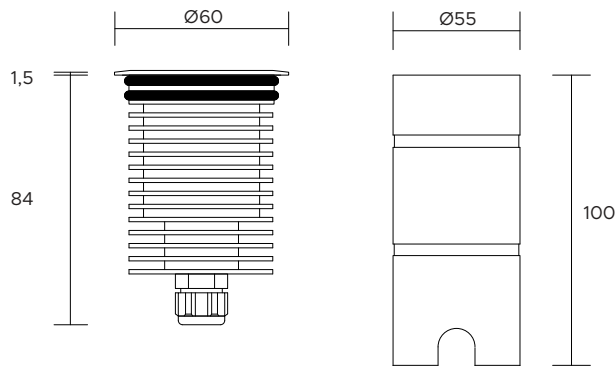

POWER SUPPLY	max 4W - max 900mA
CODE	AV01077GN
LED COLOUR	- C - Cool white 5500°K - N - Natural white 4000°K - W - Warm white 3000°K - H - Warm white 3000°K - CRI90 - Y - Warm white 2700°K - A - Amber - R - Red - G - Green - B - Blue
OPTICS	S 3°
FINISHES	I - Inox AISI 316L
LUMEN OUTPUT SOURCE	220lm (3000°K, 900mA)
DELIVERED LUMEN OUTPUT	160lm (3000°K, 900mA, 3°)
LED NUMBER	1 power LED
MATERIAL	body in anodized aluminium, flange in Inox AISI 316L
DRIVER	not included
POWER CABLE	includes 1,5 mt Sub4 FROST-UV 2 x 0,50 cable
WIRING	in series
MOUNTING	recessed (floor)
ACCESSORIES	outer case code: AV01410GN
NOTES	24V version on request, hex louver on request