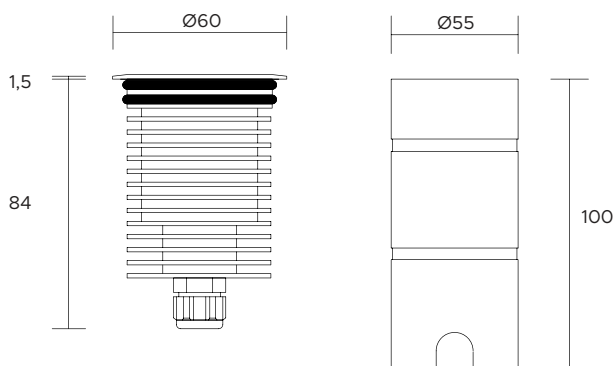

POWER SUPPLY	max 6W - max 500mA
CODE	AV01070GN
LED COLOUR	C - Cool white 5500°K N - Natural white 4000°K W - Warm white 3000°K H - Warm white 3000°K - CRI90 Y - Warm white 2700°K A - Amber R - Red G - Green B - Blue
OPTICS	<table border="1"> <tr> <td>N</td> <td>M</td> <td>W</td> </tr> <tr> <td></td> <td></td> <td></td> </tr> <tr> <td>15°</td> <td>25°</td> <td>40°</td> </tr> </table>
FINISHES	I - Inox AISI 316L
LUMEN OUTPUT SOURCE	450lm (3000°K, 500mA)
DELIVERED LUMEN OUTPUT	350lm (3000°K, 500mA, 40°)
LED NUMBER	3 power LEDs
MATERIAL	body in anodized aluminium, flange in Inox AISI 316L
DRIVER	not included
POWER CABLE	includes 1,5 mt Sub4 FROST-UV 2 x 0,50 cable
WIRING	in series
MOUNTING	recessed (floor)
ACCESSORIES	outer case code: AV01408GN
NOTES	24V version on request, hex louver on request

POWER SUPPLY	max 9W - max 700mA
CODE	AV01070GN
LED COLOUR	1 - RGB 2 - AWB 3 - A WW W
OPTICS	<table border="1"> <tr> <td>N</td> <td>M</td> <td>W</td> </tr> <tr> <td></td> <td></td> <td></td> </tr> <tr> <td>15°</td> <td>25°</td> <td>40°</td> </tr> </table>
FINISHES	I - Inox AISI 316L
LUMEN OUTPUT SOURCE	390lm (RGB, 700mA)
DELIVERED LUMEN OUTPUT	360lm (RGB, 700mA, 40°)
LED NUMBER	3 power LEDs
MATERIAL	body in anodized aluminium, flange in Inox AISI 316L
DRIVER	not included
POWER CABLE	includes 1,5 mt Liyy-AD8 6 x 0,35 cable
WIRING	in series
MOUNTING	recessed (floor)
ACCESSORIES	outer case code: AV01408GN
NOTES	24V version on request, hex louver on request