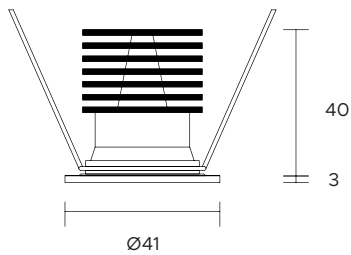

POWER SUPPLY	max 3W - max 350mA
CODE	AV02168GN
LED COLOUR	C - Cool white 5500°K N - Natural white 4000°K W - Warm white 3000°K H - Warm white 3000°K - CRI90 Y - Warm white 2700°K A - Amber
OPTICS	<table border="1"> <tr> <td>N</td> <td>M</td> <td>W</td> <td>E</td> </tr> <tr> <td></td> <td></td> <td></td> <td></td> </tr> <tr> <td>15°</td> <td>25°</td> <td>30°</td> <td>40°x17°</td> </tr> </table>
FINISHES	W - White G - Grey B - Black
LUMEN OUTPUT SOURCE	330lm (3000°K, 350mA)
DELIVERED LUMEN OUTPUT	250lm (3000°K, 350mA, 30°)
LED NUMBER	3 power LEDs
MATERIAL	body in anodized aluminium, flange in anodized or painted aluminium
DRIVER	not included
POWER CABLE	includes 0,5 mt FEP 2 x 0,35 cable
WIRING	in series
MOUNTING	recessed (ceiling, wall, bottom up)
NOTES	other RAL on request

POWER SUPPLY	max 3W - max 350mA
CODE	AV02169GN
LED COLOUR	C - Cool white 5500°K N - Natural white 4000°K W - Warm white 3000°K H - Warm white 3000°K - CRI90 Y - Warm white 2700°K A - Amber
OPTICS	<table border="1"> <tr> <td>N</td> <td>M</td> <td>W</td> <td>E</td> </tr> <tr> <td></td> <td></td> <td></td> <td></td> </tr> <tr> <td>15°</td> <td>25°</td> <td>30°</td> <td>40°x17°</td> </tr> </table>
FINISHES	W - White G - Grey B - Black
LUMEN OUTPUT SOURCE	330lm (3000°K, 350mA)
DELIVERED LUMEN OUTPUT	250lm (3000°K, 350mA, 30°)
LED NUMBER	3 power LEDs
MATERIAL	body in anodized aluminium, flange in anodized or painted aluminium
DRIVER	not included
POWER CABLE	includes 0,5 mt FEP 2 x 0,35 cable
WIRING	in series
MOUNTING	recessed (ceiling, wall, bottom up)
NOTES	other RAL on request