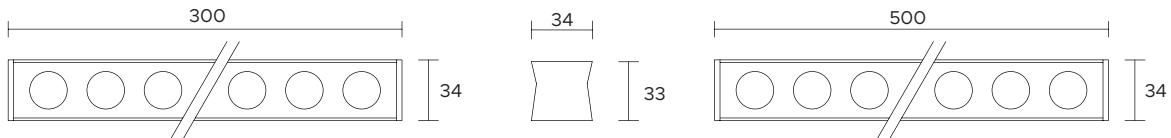

POWER SUPPLY	max 9W - max 350mA
CODE	AV02256GN
LED COLOUR	C - Cool white 5500°K N - Natural white 4000°K W - Warm white 3000°K H - Warm white 3000°K - CRI90 Y - Warm white 2700°K A - Amber
FINISHES	W - White G - Grey B - Black
OPTICS	<table border="0"> <tr> <td>N</td> <td>M</td> <td>W</td> <td>X</td> <td>E</td> </tr> <tr> <td></td> <td></td> <td></td> <td></td> <td></td> </tr> <tr> <td>10°</td> <td>25°</td> <td>40°</td> <td>60°</td> <td>30°x65°</td> </tr> </table>
LUMEN OUTPUT SOURCE	990lm (3000°K, 350mA)
DELIVERED LUMEN OUTPUT	960lm (3000°K, 350mA, 40°)
LED NUMBER	9 power LEDs
MATERIAL	anodized or painted aluminium
DRIVER	not included
POWER CABLE	includes 0,5 mt Liyy 2 x 0,50 cable
WIRING	in series
MOUNTING	surface (ceiling, wall)
NOTES	other RAL on request

POWER SUPPLY	max 15W - max 350mA
CODE	AV02257GN
LED COLOUR	C - Cool white 5500°K N - Natural white 4000°K W - Warm white 3000°K H - Warm white 3000°K - CRI90 Y - Warm white 2700°K A - Amber
FINISHES	W - White G - Grey B - Black
OPTICS	<table border="0"> <tr> <td>N</td> <td>M</td> <td>W</td> <td>X</td> <td>E</td> </tr> <tr> <td></td> <td></td> <td></td> <td></td> <td></td> </tr> <tr> <td>10°</td> <td>25°</td> <td>40°</td> <td>60°</td> <td>30°x65°</td> </tr> </table>
LUMEN OUTPUT SOURCE	1650lm (3000°K, 350mA)
DELIVERED LUMEN OUTPUT	1600lm (3000°K, 350mA, 40°)
LED NUMBER	15 power LEDs
MATERIAL	anodized or painted aluminium
DRIVER	not included
POWER CABLE	includes 0,5 mt Liyy 2 x 0,50 cable
WIRING	in series
MOUNTING	surface (ceiling, wall)
NOTES	other RAL on request