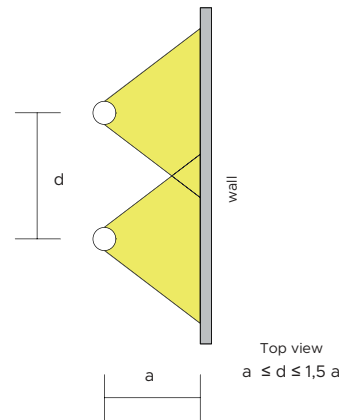

POWER SUPPLY	max 12W - max 350mA
CODE	AV01528GN
LED COLOUR	C - Cool white 5000°K N - Natural white 4000°K W - Warm white 3000°K H - Warm white 3000°K - CR190 Y - Warm white 2700°K
OPTICS	A2 wall washer
FINISHES	I - Inox AISI 316L
LUMEN OUTPUT SOURCE	1730lm (3000°K, 350mA)
DELIVERED LUMEN OUTPUT	1560lm (3000°K, 350mA, Asymmetric)
LED NUMBER	1 power LED multichip
MATERIAL	body in anodized aluminium, flange in Inox AISI 316L
DRIVER	not included
POWER CABLE	includes 1,5 mt Sub4 FROST-UV 2 x 0.50 cable
WIRING	in series
MOUNTING	recessed (floor)
ACCESSORIES	outer case code: AV01413GN
NOTES