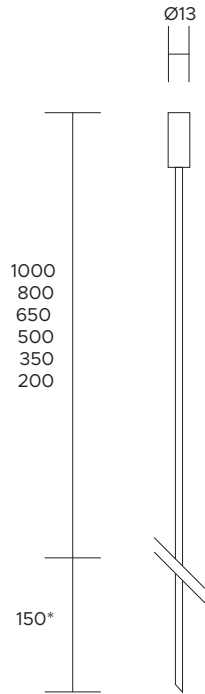

POWER SUPPLY	max 2W - max 500mA
CODE	AV01453GN, AV01456GN
LED COLOUR	C - Cool white 5500°K N - Natural white 4000°K W - Warm white 3000°K H - Warm white 3000°K - CRI90 Y - Warm white 2700°K A - Amber R - Red G - Green B - Blue
OPTICS	 360° Diffused
FINISHES	G - Grey M - Marble Green B - Black
STEM LENGHT	1 - 200mm - AV01453GN 2 - 350mm - AV01453GN 3 - 500mm - AV01453GN 4 - 650mm - AV01456GN 5 - 800mm - AV01456GN 6 - 1000mm - AV01456GN
LUMEN OUTPUT SOURCE	150lm (3000°K, 500mA)
DELIVERED LUMEN OUTPUT	90lm (3000°K, 500mA, 360° Diff.)
LED NUMBER	1 power LED
MATERIAL	head in painted aluminium stem in painted brass
DRIVER	not included
POWER CABLE	includes 2 mt Sub4 FROST- UV 2 x 0,25 cable
WIRING	in series
MOUNTING	fixing (floor)
NOTES	*the recessed part changes according to the height other RAL on request other heights on request 24V version on request