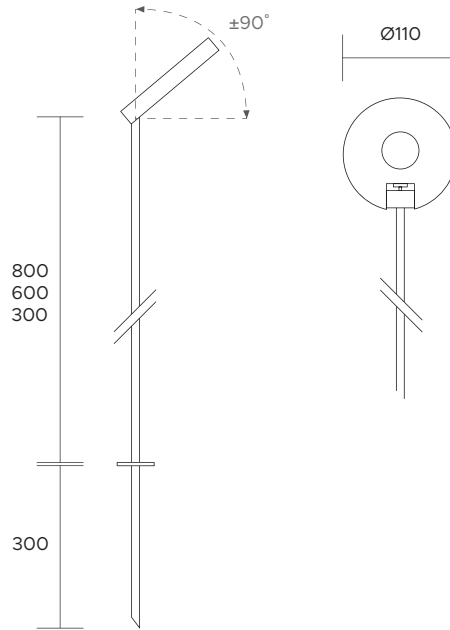

POWER SUPPLY	max 6W - max 350mA
CODE	AV01477GN, AV01576GN, AV01577GN
LED COLOUR	C - Cool white 5000°K N - Natural white 4000°K W - Warm white 3000°K H - Warm white 3000°K - CR190 Y - Warm white 2700°K
OPTICS	D Diffused
FINISHES SPOTLIGHT	M - Marble green K - Corten G - Grey
STEM LENGHT	1 - 300mm - AV01477GN 2 - 600mm - AV01576GN 3 - 800mm - AV01577GN
LUMEN OUTPUT SOURCE	890lm (3000°K, 350mA)
DELIVERED LUMEN OUTPUT	460lm (3000°K, 350mA)
LED NUMBER	1 power LED multichip
MATERIAL	head in painted aluminium stem in painted inox AISI 316L
DRIVER	not included
POWER CABLE	includes 2 mt Sub4 FROST- UV 2 x 0,50 cable
WIRING	in series
MOUNTING	fixing (floor)
NOTES	24V version on request