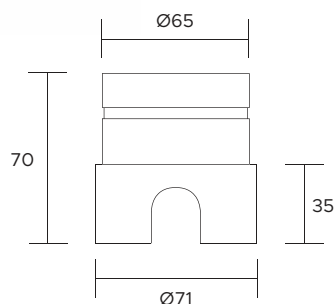

POWER SUPPLY	max 6W - max 500mA
CODE	AV01380GN
LED COLOUR	C - Cool white 5500°K N - Natural white 4000°K W - Warm white 3000°K Y - Warm white 2700°K A - Amber R - Red G - Green B - Blue
OPTICS	<table border="1"> <tr> <td>N</td> <td>M</td> <td>W</td> <td>T</td> </tr> <tr> <td></td> <td></td> <td></td> <td></td> </tr> <tr> <td>10°</td> <td>25°</td> <td>40°</td> <td>110°</td> </tr> </table>
FINISHES	I - Inox AISI 316L
LUMEN OUTPUT SOURCE	450lm (3000°K, 500mA)
DELIVERED LUMEN OUTPUT	350lm (3000°K, 500mA, 40°)
LED NUMBER	3 power LEDs
MATERIAL	Inox AISI 316L
DRIVER	not included
POWER CABLE	includes 5 mt AD8 2 x 0,50 cable
WIRING	in series
MOUNTING	recessed (wall, floor)
ACCESSORIES	PVC outer case code AV01381GN
NOTES	24V version on request

POWER SUPPLY	max 9W - max 700mA
CODE	AV01380GN
LED COLOUR	1 - RGB 2 - AWB 3 - A WW W
OPTICS	<table border="1"> <tr> <td>N</td> <td>M</td> <td>W</td> <td>T</td> </tr> <tr> <td></td> <td></td> <td></td> <td></td> </tr> <tr> <td>10°</td> <td>25°</td> <td>40°</td> <td>110°</td> </tr> </table>
FINISHES	I - Inox AISI 316L
LUMEN OUTPUT SOURCE	390lm (RGB, 700mA)
DELIVERED LUMEN OUTPUT	360lm (RGB, 700mA, 40°)
LED NUMBER	3 power LEDs
MATERIAL	Inox AISI 316L
DRIVER	not included
POWER CABLE	includes 5 mt AD8 6 x 0,35 cable
WIRING	in series
MOUNTING	recessed (wall, floor)
ACCESSORIES	PVC outer case code AV01381GN
NOTES	24V version on request