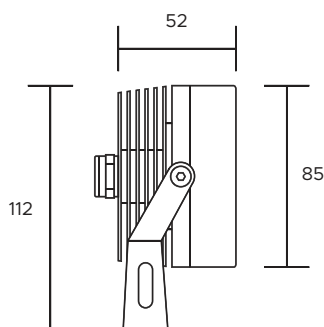

A A+ A++

POWER SUPPLY	max 12W - max 500mA
CODE	AV01005GN
LED COLOUR	C - Cool white 5500°K N - Natural white 4000°K W - Warm white 3000°K H - Warm white 3000°K - CRI90 Y - Warm white 2700°K A - Amber R - Red G - Green B - Blue
OPTICS	N M W X T D 10° 25° 40° 60° 110° Diff.
FINISHES	G - Grey B - Black
LUMEN OUTPUT SOURCE	900lm (3000°K, 500mA)
DELIVERED LUMEN OUTPUT	860lm (3000°K, 500mA, 40°)
LED NUMBER	6 power LEDs
MATERIAL	body in and flange anodized aluminium
DRIVER	not included
POWER CABLE	includes 1,5 mt Sub4 FROST-UV 2 x 0,50 cable
WIRING	in series
MOUNTING	surface (ceiling, wall, floor)
ACCESSORIES	see pag. 127 - 128
NOTES	24V version on request

A A+ A++

POWER SUPPLY	max 18W - max 700mA
CODE	AV01005GN
LED COLOUR	1 - RGB 2 - AWB 3 - A WW W
OPTICS	N M W X T D 10° 25° 40° 60° 110° Diff.
FINISHES	G - Grey B - Black
LUMEN OUTPUT SOURCE	780lm (RGB, 700mA)
DELIVERED LUMEN OUTPUT	720lm (RGB, 700mA, 40°)
LED NUMBER	6 power LEDs
MATERIAL	body and flange in anodized aluminium
DRIVER	not included
POWER CABLE	includes 1,5 mt Liyy-AD8 6 x 0,35 cable
WIRING	in series
MOUNTING	surface (ceiling, wall, floor)
ACCESSORIES	see pag. 127 - 128
NOTES