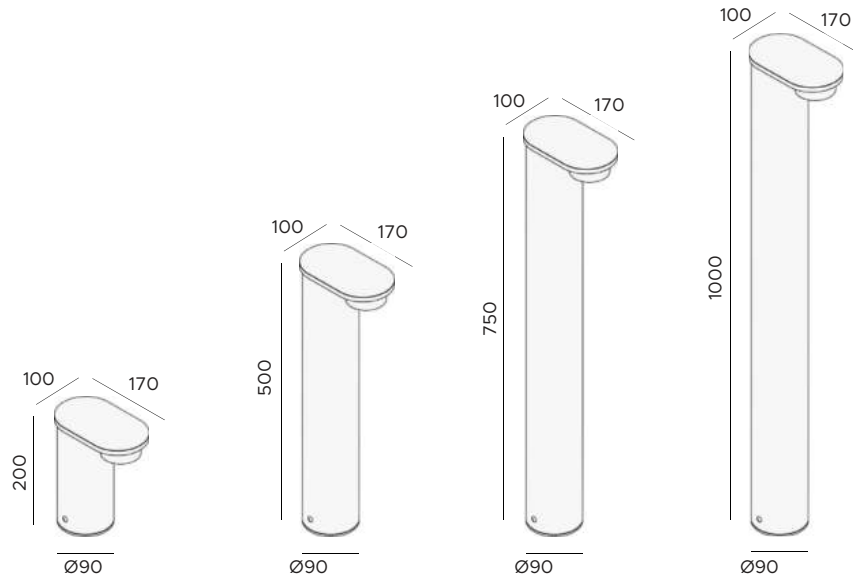

POWER SUPPLY	max 12W - 220V/240V
CODE	AV01547GN, AV01548GN, AV01549GN, AV01550GN AV01552GN, AV01553GN, AV01554GN, AV01551GN
LED COLOUR	N - Natural white 4000°K W - Warm white 3000°K H - Warm white 3000°K - CRI90 Y - Warm white 2700°K
OPTICS	<table border="0"> <tr> <td style="text-align: center;">A</td> <td style="text-align: center;">D</td> </tr> <tr> <td style="text-align: center;"></td> <td style="text-align: center;"></td> </tr> <tr> <td style="text-align: center;">Asymmetric</td> <td style="text-align: center;">Diffused</td> </tr> </table>
FINISHES	M - Marble green K - Corten G - Grey B - Black
BODY LENGHT	<table border="0"> <tr> <td>1 - 200mm</td> <td>- AV01547GN (A)</td> <td>- AV01552GN (D)</td> </tr> <tr> <td>2 - 500mm</td> <td>- AV01548GN (A)</td> <td>- AV01553GN (D)</td> </tr> <tr> <td>3 - 750mm</td> <td>- AV01549GN (A)</td> <td>- AV01554GN (D)</td> </tr> <tr> <td>4 - 1000mm</td> <td>- AV01550GN (A)</td> <td>- AV01551GN (D)</td> </tr> </table>
LUMEN OUTPUT SOURCE	1730lm/mt (3000°K)
DELIVERED LUMEN OUTPUT	1560lm/mt (3000°K, 350mA, Asymmetric)
LED NUMBER	1 power LED multichip
MATERIAL	body and base in painted AISI 316L, head in anodized and painted aluminium
DRIVER	included
POWER CABLE	
WIRING	
MOUNTING	fixing (floor)
ACCESSORIES	
NOTES	other RAL on request