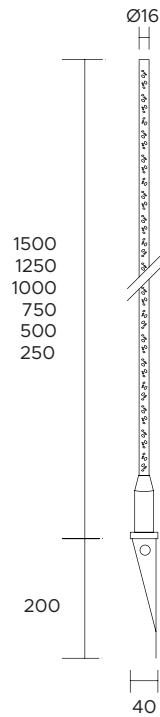

POWER SUPPLY	max 3W - max 700mA
CODE	AV01529GN, AV01530GN, AV01531GN
LED COLOUR	C - Cool white 5500°K N - Natural white 4000°K W - Warm white 3000°K H - Warm white 3000°K - CRI90 Y - Warm white 2700°K A - Amber R - Red G - Green B - Blue
OPTICS	D 360° Diffused
FINISHES	I - Inox AISI 316L
STEM LENGHT	1 - 250mm - AV01529GN 2 - 500mm - AV01529GN 3 - 750mm - AV01530GN 4 - 1000mm - AV01530GN 5 - 1250mm - AV01531GN 6 - 1500mm - AV01531GN
LUMEN OUTPUT SOURCE	190lm (3000°K, 700mA)
DELIVERED LUMEN OUTPUT	110lm (3000°K, 700mA, 360° Diff.)
LED NUMBER	1 power LED
MATERIAL	body in Inox AISI 316L
DRIVER	not included
POWER CABLE	includes 2 mt Sub4 FROST- UV 2 x 0,50 cable
WIRING	in series
MOUNTING	fixing (floor)
NOTES	other heights on request 24V version on request RGB version on request