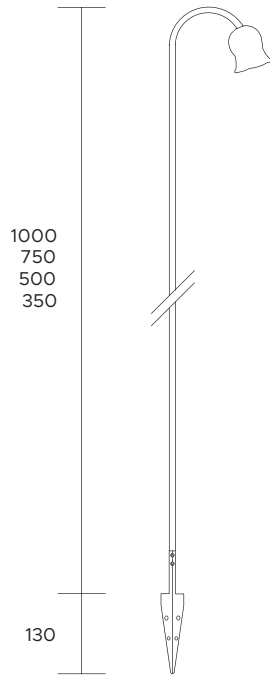

Garden lights
pag. 229

Garden lights
pag. 231

Garden lights
pag. 233

| | | | | | | | | | | | | | | | | |
|-------------------------------|---|-----|-----|------|---|---|--|--|--|--|--|-----|-----|-----|-----|------|
| POWER SUPPLY | max 3W - max 700mA | | | | | | | | | | | | | | | |
| CODE | AV01442GN, AV01449GN | | | | | | | | | | | | | | | |
| LED COLOUR | C - Cool white 5500°K N - Natural white 4000°K W - Warm white 3000°K H - Warm white 3000°K - CRI90 Y - Warm white 2700°K | | | | | | | | | | | | | | | |
| OPTICS | <table border="1"> <tr> <td>N</td> <td>M</td> <td>W</td> <td>X</td> <td>T</td> </tr> <tr> <td></td> <td></td> <td></td> <td></td> <td></td> </tr> <tr> <td>10°</td> <td>25°</td> <td>40°</td> <td>60°</td> <td>110°</td> </tr> </table> | N | M | W | X | T | | | | | | 10° | 25° | 40° | 60° | 110° |
| N | M | W | X | T | | | | | | | | | | | | |
| | | | | | | | | | | | | | | | | |
| 10° | 25° | 40° | 60° | 110° | | | | | | | | | | | | |
| FINISHES (SPOTLIGHT) | W - White P - Pink V - Violet | | | | | | | | | | | | | | | |
| FINISHES (STEM) | M - Marble Green B - Black | | | | | | | | | | | | | | | |
| STEM LENGHT | 1 - 350mm - AV01442GN 2 - 500mm - AV01442GN 3 - 750mm - AV01449GN 4 - 1000mm - AV01449GN | | | | | | | | | | | | | | | |
| LUMEN OUTPUT SOURCE | 190lm (3000°K, 700mA) | | | | | | | | | | | | | | | |
| DELIVERED LUMEN OUTPUT | 160lm (3000°K, 700mA, 40°) | | | | | | | | | | | | | | | |
| LED NUMBER | 1 power LED | | | | | | | | | | | | | | | |
| MATERIAL | head in painted aluminium stem in painted brass | | | | | | | | | | | | | | | |
| DRIVER | not included | | | | | | | | | | | | | | | |
| POWER CABLE | includes 2 mt Sub4 FROST- UV 2 x 0,50 cable | | | | | | | | | | | | | | | |
| WIRING | in series | | | | | | | | | | | | | | | |
| MOUNTING | fixing (floor) | | | | | | | | | | | | | | | |
| NOTES | other RAL on request other heights on request 24V version on request | | | | | | | | | | | | | | | |