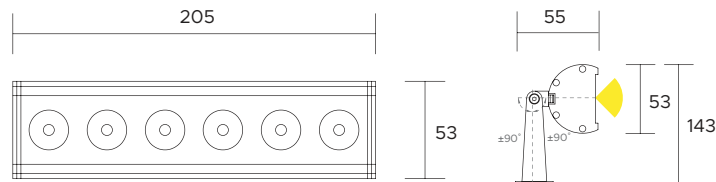

POWER SUPPLY	max 6W - max 350mA
CODE	AV01428GN, AV01336GN (110°)
LED COLOUR	C - Cool white 5500°K N - Natural white 4000°K W - Warm white 3000°K H - Warm white 3000°K - CRI90 Y - Warm white 2700°K A - Amber R - Red G - Green B - Blue
OPTICS	N 10° M 25° W 40° X 60° E 30°x65° T 110°
FINISHES	G - Grey
LUMEN OUTPUT SOURCE	660lm (3000°K, 350mA)
DELIVERED LUMEN OUTPUT	640lm (3000°K, 350mA, 40°)
LED NUMBER	6 power LEDs
MATERIAL	body in anodized aluminium
DRIVER	not included
POWER CABLE	includes 1,5 mt Sub4 FROST-UV 2 x 0,50 cable
WIRING	in series
MOUNTING	surface (ceiling, wall, floor)
NOTES	24V version on request

POWER SUPPLY	max 18W - max 700mA
CODE	AV01428GN, AV01336GN (110°)
LED COLOUR	1 - RGB 2 - AWB 3 - A WW W
OPTICS	N 10° M 25° W 40° X 60° E 30°x65° T 110°
FINISHES	G - Grey
LUMEN OUTPUT SOURCE	780lm (RGB, 700mA)
DELIVERED LUMEN OUTPUT	720lm (RGB, 700mA, 40°)
LED NUMBER	6 power LEDs
MATERIAL	body in anodized aluminium
DRIVER	not included
POWER CABLE	includes 1,5 mt Liyy AD8 6 x 0,35 cable
WIRING	in series
MOUNTING	surface (ceiling, wall, floor)