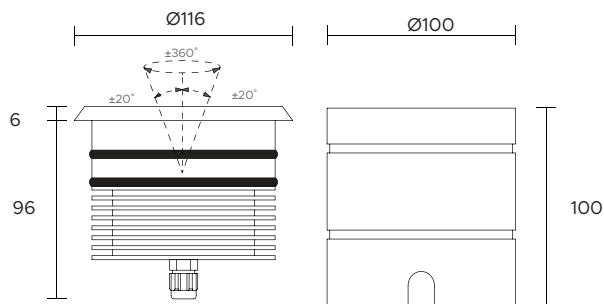

POWER SUPPLY	max 8W - max 500mA
CODE	AV01091GN
LED COLOUR	- C - Cool white 5500°K - N - Natural white 4000°K - W - Warm white 3000°K - H - Warm white 3000°K - CRI90 - Y - Warm white 2700°K - A - Amber - R - Red - G - Green - B - Blue
OPTICS	- N 15° - M 25° - W 40° - T 110° - D Diff.
FINISHES	I - Inox AISI 316L
LUMEN OUTPUT SOURCE	600lm (3000°K, 500mA)
DELIVERED LUMEN OUTPUT	550lm (3000°K, 500mA, 40 °)
LED NUMBER	4 power LEDs
MATERIAL	body in anodized aluminium, flange in Inox AISI 316L
DRIVER	not included
POWER CABLE	includes 1,5 mt Sub4 FROST-UV 2 x 0.50 cable
WIRING	in series
MOUNTING	recessed (floor)
ACCESSORIES	outer case code: AV01417GN
NOTES	24V version on request static version on request