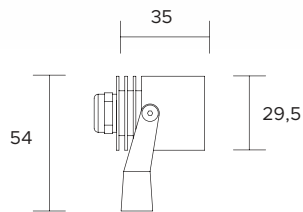

POWER SUPPLY	max 2W - max 500mA
CODE	AV01348GN
LED COLOUR	- C - Cool white 5500°K - N - Natural white 4000°K - W - Warm white 3000°K - H - Warm white 3000°K - CRI90 - Y - Warm white 2700°K - A - Amber - R - Red - G - Green - B - Blue
OPTICS	<table border="0"> <tr> <td>N</td> <td>M</td> <td>W</td> <td>X</td> <td>T</td> <td>D</td> </tr> <tr> <td></td> <td></td> <td></td> <td></td> <td></td> <td></td> </tr> <tr> <td>10°</td> <td>25°</td> <td>40°</td> <td>60°</td> <td>110°</td> <td>Diff.</td> </tr> </table>
FINISHES	I - Inox AISI 316L
LUMEN OUTPUT SOURCE	150lm (3000°K, 500mA)
DELIVERED LUMEN OUTPUT	120lm (3000°K, 500mA, 40°)
LED NUMBER	1 power LED
MATERIAL	Inox AISI 316L
DRIVER	not included
POWER CABLE	includes 1,5 mt Sub4 FROST-UV 2 x 0,50 cable
WIRING	in series
MOUNTING	surface (ceiling, wall, floor)
ACCESSORIES	see pag. 127 - 128
NOTES	24V version on request