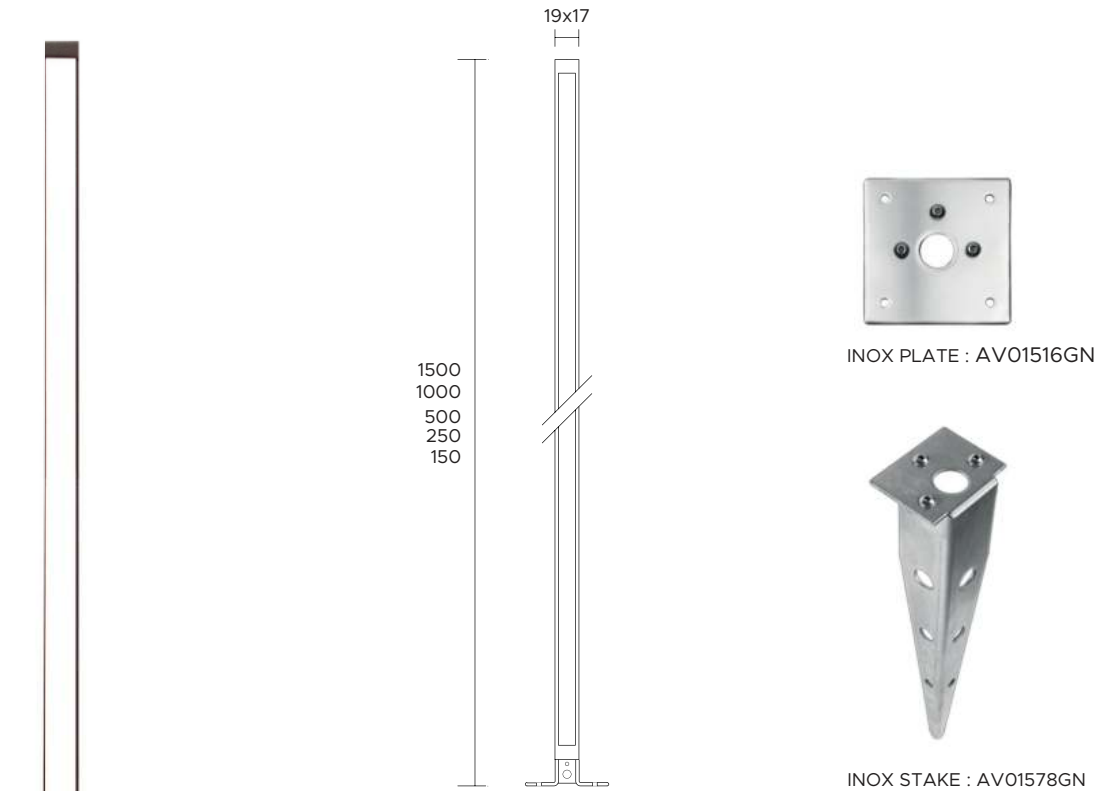

POWER SUPPLY	15W/mt - 24V
CODE	AV01501GN, AV01508GN, AV01509GN, AV01510GN, AV01511GN
LED COLOUR	N - Natural white 4000°K W - Warm white 3000°K
OPTICS	D 160° Diffused
FINISHES	M - Marble green K - Corten G - Grey B - Black
STEM LENGHT	1 - 150mm - AV01501GN 2 - 250mm - AV01508GN 3 - 500mm - AV01509GN 4 - 1000mm - AV01510GN 5 - 1500mm - AV01511GN
LUMEN OUTPUT SOURCE	1000lm/mt (3000°K)
DELIVERED LUMEN OUTPUT	1000lm/mt (3000°K, 160° Diff.)
MATERIAL	body in painted inox AISI 316L
DRIVER	not included
POWER CABLE	includes 2 mt Sub4 FROST- UV 2 x 0,50 cable
WIRING	in parallel
MOUNTING	fixing (floor)
NOTES	other RAL on request
ACCESSORIES	INOX PLATE : AV01516GN INOX STAKE : AV01578GN