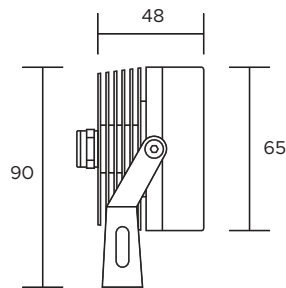

POWER SUPPLY	max 8W - max 500mA
CODE	AV01004GN
LED COLOUR	C - Cool white 5500°K N - Natural white 4000°K W - Warm white 3000°K H - Warm white 3000°K - CRI90 Y - Warm white 2700°K A - Amber R - Red G - Green B - Blue
OPTICS	<table border="0"> <tr> <td>N</td> <td>M</td> <td>W</td> <td>T</td> <td>D</td> </tr> <tr> <td></td> <td></td> <td></td> <td></td> <td></td> </tr> <tr> <td>10°</td> <td>25°</td> <td>40°</td> <td>110°</td> <td>Diff.</td> </tr> </table>
FINISHES	G - Grey B - Black
LUMEN OUTPUT SOURCE	600lm (3000°K, 500mA)
DELIVERED LUMEN OUTPUT	550lm (3000°K, 500mA, 40°)
LED NUMBER	4 power LEDs
MATERIAL	body and flange in anodized aluminium
DRIVER	not included
POWER CABLE	includes 1,5 mt Sub4 FROST-UV 2 x 0.50 cable
WIRING	in series
MOUNTING	surface (ceiling, wall, floor)
ACCESSORIES	see pag. 127 - 128
NOTES	24V version on request