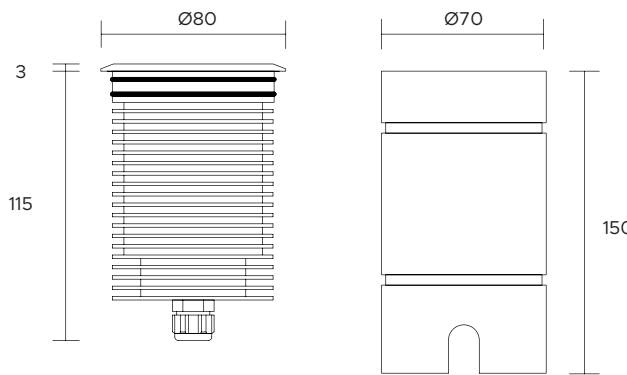

POWER SUPPLY	max 12W - max 350mA
CODE	AV01528GN
LED COLOUR	C - Cool white 5000°K N - Natural white 4000°K W - Warm white 3000°K H - Warm white 3000°K - CR190 Y - Warm white 2700°K
OPTICS	A2 wall washer
FINISHES	I - Inox AISI 316L
LUMEN OUTPUT SOURCE	1730lm (3000°K, 350mA)
DELIVERED LUMEN OUTPUT	1560lm (3000°K, 350mA, Asymmetric)
LED NUMBER	1 power LED multichip
MATERIAL	body in anodized aluminium, flange in Inox AISI 316L
DRIVER	not included
POWER CABLE	includes 1,5 mt Sub4 FROST-UV 2 x 0.50 cable
WIRING	in series
MOUNTING	recessed (floor)
ACCESSORIES	outer case code: AV01413GN
NOTES