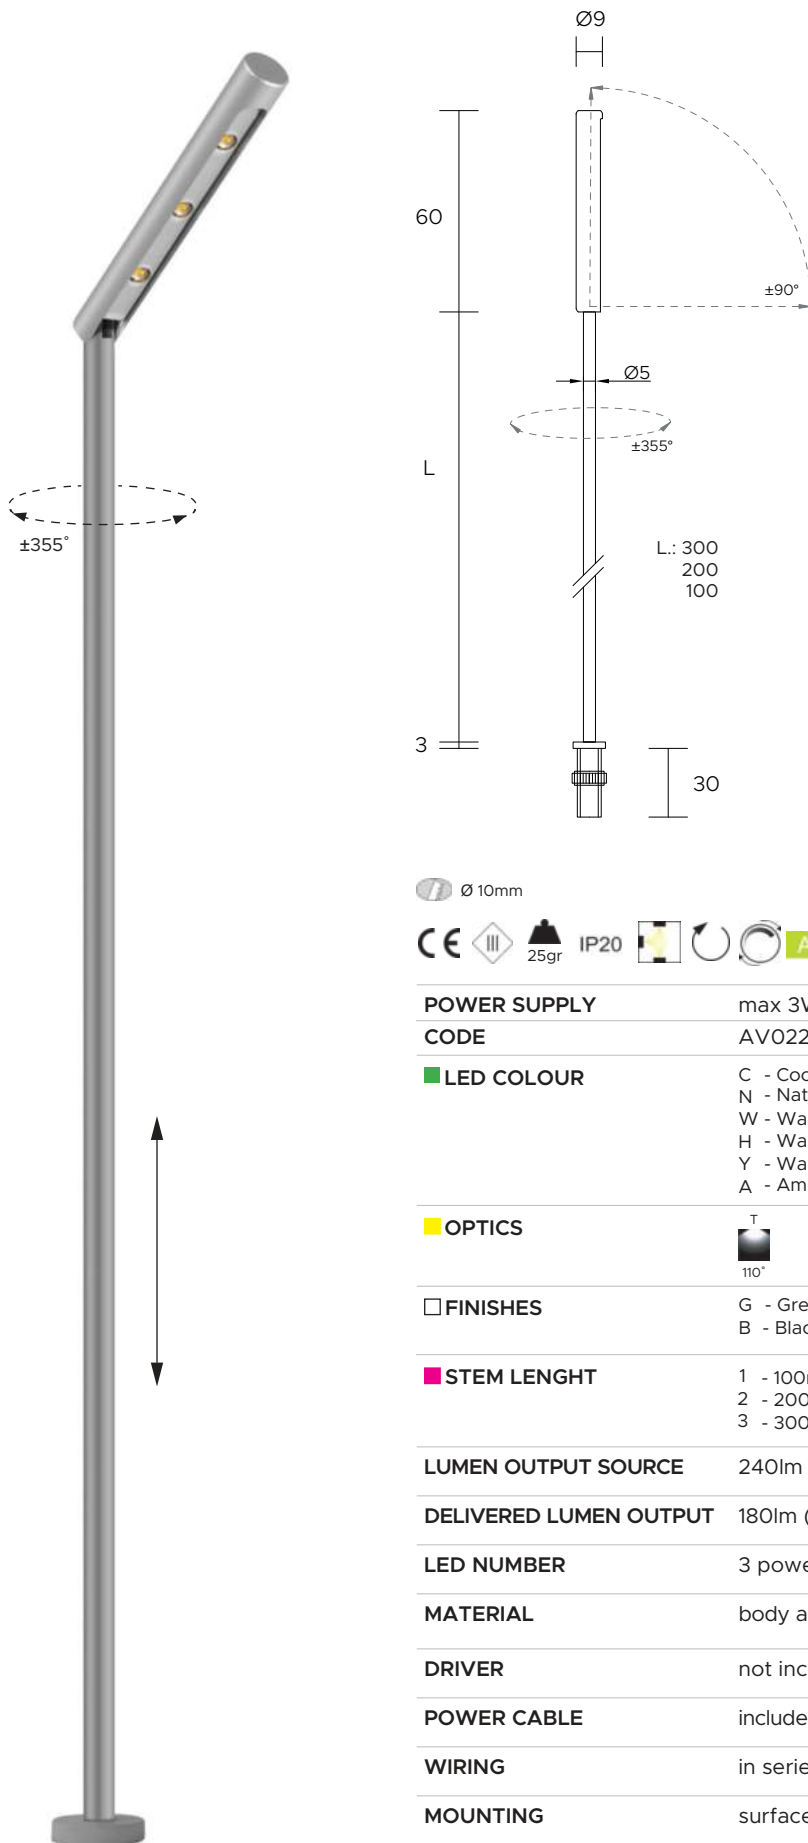

| | |
|-------------------------------|--|
| POWER SUPPLY CODES | max 6W - max 700mA AV02318GN, AV02314GN, AV02319GN, AV02320GN |
| LED COLOUR | C - Cool white 5000°K N - Natural white 4000°K W - Warm white 3000°K H - Warm white 3000°K - CRI90 Y - Warm white 2700°K |
| OPTICS | N M W 15° 25° 40° |
| FINISHES | G - Grey B - Black |
| FIXING OPTIONS | 1 - Applique 2 - Springs 3 - Ring Nut 4 - Magnetic |
| LUMEN OUTPUT SOURCE | 800lm (3000°K, 700mA) |
| DELIVERED LUMEN OUTPUT | 430lm (3000°K, 700mA, 25°) |
| LED NUMBER | 1 power LED multichip |
| MATERIAL | body and flange in anodized aluminium |
| DRIVER | not included |
| POWER CABLE | includes 0,5 mt FEP 2 x 0,35 cable |
| WIRING | in series |
| MOUNTING | recessed or surface (ceiling, wall, bottom up) |
| NOTES | other finishes on request |

Ø 10mm

| | |
|-------------------------------|---|
| POWER SUPPLY | max 3W - max 250mA |
| CODE | AV02215GN |
| LED COLOUR | C - Cool white 5500°K N - Natural white 4000°K W - Warm white 3000°K H - Warm white 3000°K - CRI90 Y - Warm white 2700°K A - Amber |
| OPTICS | T 110° |
| FINISHES | G - Grey B - Black |
| STEM LENGHT | 1 - 100mm 2 - 200mm 3 - 300mm |
| LUMEN OUTPUT SOURCE | 240lm (3000°K, 250mA) |
| DELIVERED LUMEN OUTPUT | 180lm (3000°K, 250mA, 110°) |
| LED NUMBER | 3 power LEDs |
| MATERIAL | body and stem in anodized aluminium |
| DRIVER | not included |
| POWER CABLE | includes 0,5 mt FEP 2 x 0,35 cable |
| WIRING | in series |
| MOUNTING | surface (ceiling, wall, bottom up) |
| NOTES | other finishes on request |