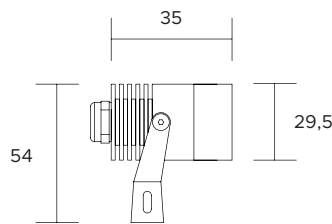

POWER SUPPLY	max 3W - max 700mA
CODE	AV01029GN
LED COLOUR	C - Cool white 5500°K N - Natural white 4000°K W - Warm white 3000°K H - Warm white 3000°K - CRI90 Y - Warm white 2700°K A - Amber R - Red G - Green B - Blue
OPTICS	<table border="0"> <tr> <td>N</td> <td>M</td> <td>W</td> <td>X</td> <td>T</td> <td>D</td> </tr> <tr> <td></td> <td></td> <td></td> <td></td> <td></td> <td></td> </tr> <tr> <td>10°</td> <td>25°</td> <td>40°</td> <td>60°</td> <td>110°</td> <td>Diff.</td> </tr> </table>
FINISHES	G - Grey B - Black
LUMEN OUTPUT SOURCE	190lm (3000°K, 700mA)
DELIVERED LUMEN OUTPUT	160lm (3000°K, 700mA, 40°)
LED NUMBER	1 power LED
MATERIAL	body and flange in anodized aluminium
DRIVER	not included
POWER CABLE	includes 1,5 mt Sub4 FROST-UV 2 x 0,50 cable
WIRING	in series
MOUNTING	surface (ceiling, wall, floor)
ACCESSORIES	see pag. 127 - 128
NOTES	24V version on request