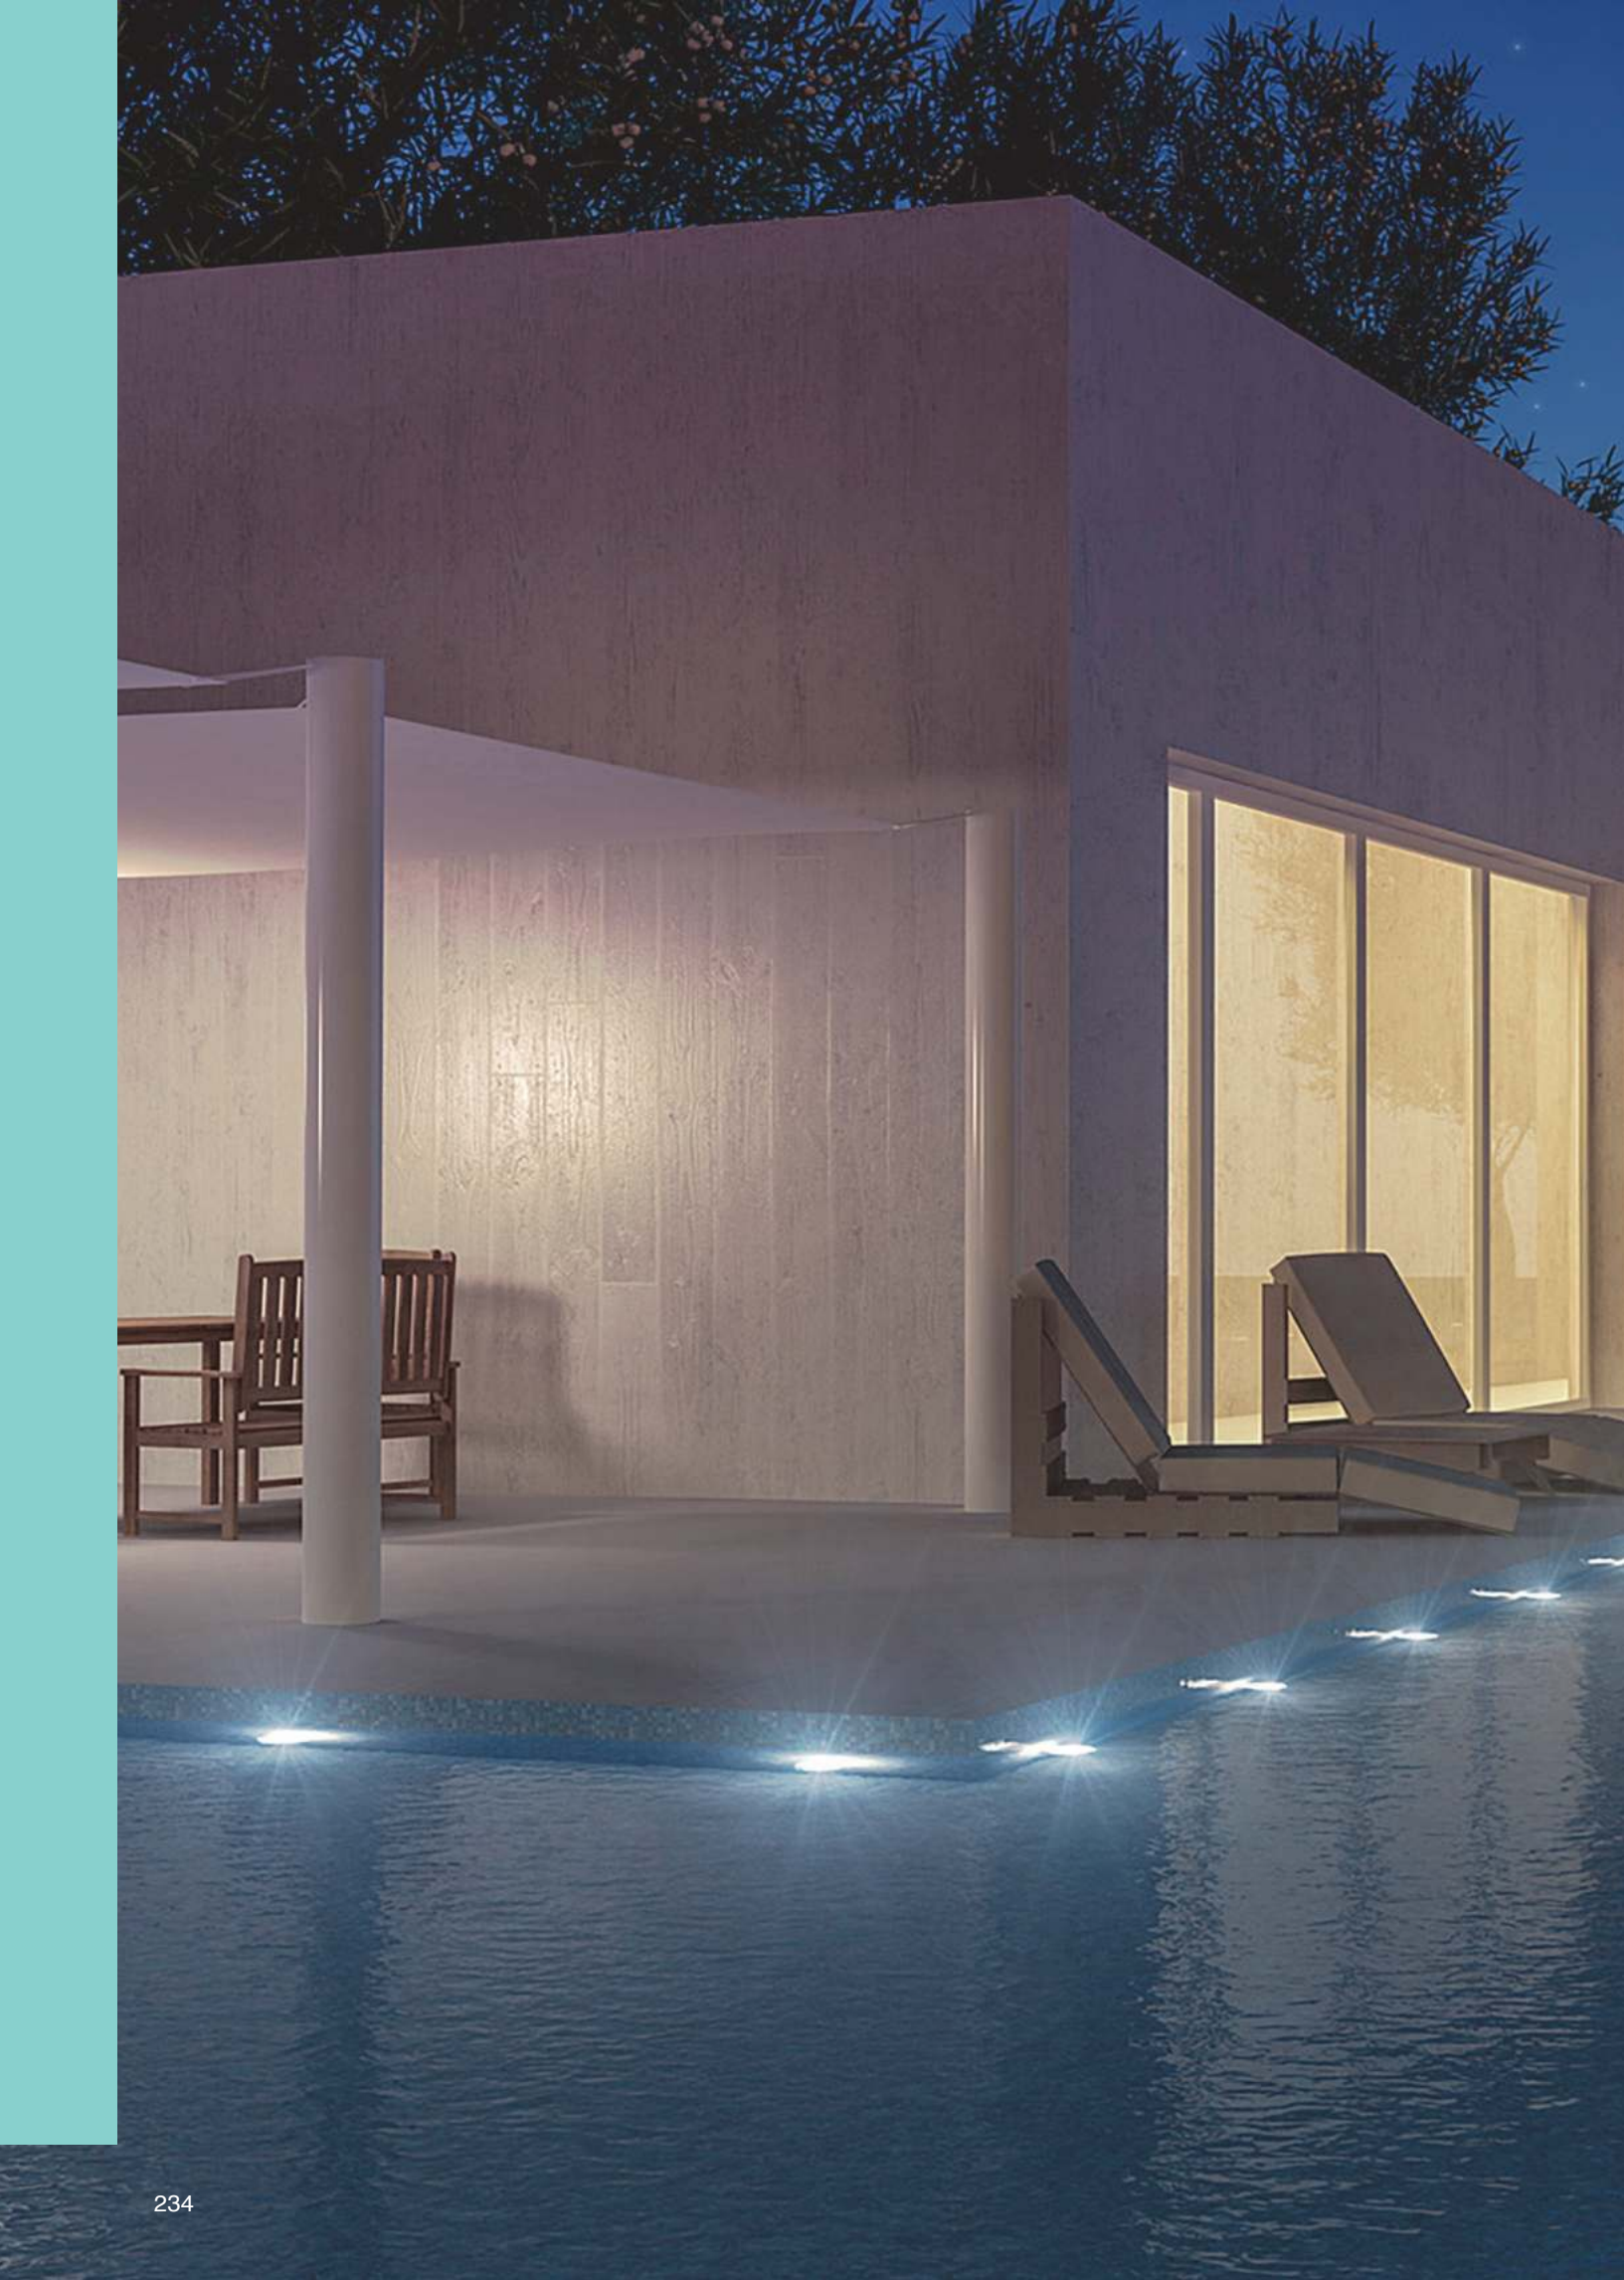

Modello X

Modello Y

Modello X

Modello Y

X

Y

| | |
|-------------------------------|---|
| POWER SUPPLY | max 6W - 220V/240V |
| CODE | AV01569GN, AV01570GN Modello X AV01571GN, AV01572GN Modello Y |
| LED COLOUR | N - Natural white 4000°K W - Warm white 3000°K H - Warm white 3000°K - CRI90 Y - Warm white 2700°K |
| OPTICS |  180° x 8° |
| FINISHES | M - Marble green K - Corten G - Grey B - Black |
| BODY LENGHT | 1 - 400mm - AV01569GN (X), AV01571GN (Y) 2 - 600mm - AV01570GN (X), AV01572GN (Y) |
| LUMEN OUTPUT SOURCE | 730lm/mt (3000°K) |
| DELIVERED LUMEN OUTPUT | 650lm/mt (3000°K, 500mA, 180° x 8°) |
| LED NUMBER | 1 power LED multichip |
| MATERIAL | body and head in painted aluminium, base in Inox AISI 316L |
| DRIVER | included |
| POWER CABLE | |
| WIRING | |
| MOUNTING | fixing (floor) |
| ACCESSORIES | |
| NOTES | other RAL on request |