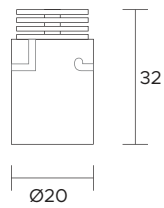

Ø30 mm

POWER SUPPLY	max 1W - max 350mA
CODE	AV02272GN
LED COLOUR	C - Cool white 5500°K N - Natural white 4000°K W - Warm white 3000°K H - Warm white 3000°K - CRI90 Y - Warm white 2700°K A - Amber
OPTICS	<table border="0"> <tr> <td>N</td> <td>M</td> <td>W</td> </tr> <tr> <td></td> <td></td> <td></td> </tr> <tr> <td>20°</td> <td>35°</td> <td>50°</td> </tr> </table>
FINISHES	W - White G - Grey B - Black
LUMEN OUTPUT SOURCE	110lm (3000°K, 350mA)
DELIVERED LUMEN OUTPUT	100lm (3000°K, 350mA, 50°)
LED NUMBER	1 power LED
MATERIAL	body in anodized aluminium, flange in painted aluminium
DRIVER	not included
POWER CABLE	includes 0,5 mt FEP 2 x 0,35 cable
WIRING	in series
MOUNTING	recessed (ceiling)
ACCESSORIES	see pag. 70
NOTES	other RAL on request