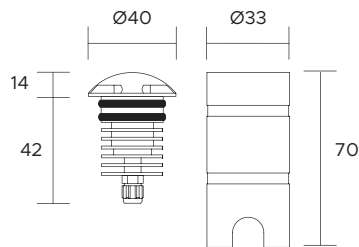

POWER SUPPLY	max 2W - max 500mA
CODE	AV01212GN AV01217GN AV01222GN AV01227GN
LED COLOUR	C - Cool white 5500°K N - Natural white 4000°K W - Warm white 3000°K H - Warm white 3000°K - CRI90 Y - Warm white 2700°K A - Amber R - Red G - Green B - Blue
FINISHES	G - Grey B - Black
LUMEN OUTPUT SOURCE	150lm (3000°K, 500mA)
DELIVERED LUMEN OUTPUT	90lm (3000°K, 500mA)
LED NUMBER	1 power LED
MATERIAL	body and head in anodized aluminium
DRIVER	not included
POWER CABLE	includes 1,5 mt Sub4 FROST-UV 2 x 0,50 cable
WIRING	in series
MOUNTING	recessed (ceiling, wall, floor)
ACCESSORIES	outer case code: AV01214GN
NOTES	24V version on request