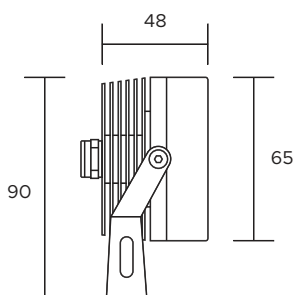

| | | | | | | | | | | | | | | | | | | | |
|-------------------------------|---|-----|-----|------|-------|---|---|--|--|--|--|--|--|-----|-----|-----|-----|------|-------|
| POWER SUPPLY | max 3W - max 700mA | | | | | | | | | | | | | | | | | | |
| CODE | AV01001GN | | | | | | | | | | | | | | | | | | |
| LED COLOUR | C - Cool white 5500°K N - Natural white 4000°K W - Warm white 3000°K H - Warm white 3000°K - CRI90 Y - Warm white 2700°K A - Amber R - Red G - Green B - Blue | | | | | | | | | | | | | | | | | | |
| OPTICS | <table border="0"> <tr> <td>N</td> <td>M</td> <td>W</td> <td>X</td> <td>T</td> <td>D</td> </tr> <tr> <td></td> <td></td> <td></td> <td></td> <td></td> <td></td> </tr> <tr> <td>10°</td> <td>25°</td> <td>40°</td> <td>60°</td> <td>110°</td> <td>Diff.</td> </tr> </table> | N | M | W | X | T | D | | | | | | | 10° | 25° | 40° | 60° | 110° | Diff. |
| N | M | W | X | T | D | | | | | | | | | | | | | | |
| | | | | | | | | | | | | | | | | | | | |
| 10° | 25° | 40° | 60° | 110° | Diff. | | | | | | | | | | | | | | |
| FINISHES | G - Grey B - Black | | | | | | | | | | | | | | | | | | |
| LUMEN OUTPUT SOURCE | 190lm (3000°K, 700mA) | | | | | | | | | | | | | | | | | | |
| DELIVERED LUMEN OUTPUT | 160lm (3000°K, 700mA, 40°) | | | | | | | | | | | | | | | | | | |
| LED NUMBER | 1 power LED | | | | | | | | | | | | | | | | | | |
| MATERIAL | body and flange in anodized aluminium | | | | | | | | | | | | | | | | | | |
| DRIVER | not included | | | | | | | | | | | | | | | | | | |
| POWER CABLE | includes 1,5 mt Sub4 FROST-UV 2 x 0,50 cable | | | | | | | | | | | | | | | | | | |
| WIRING | in series | | | | | | | | | | | | | | | | | | |
| MOUNTING | surface (ceiling, wall, floor) | | | | | | | | | | | | | | | | | | |
| ACCESSORIES | see pag. 127 - 128 | | | | | | | | | | | | | | | | | | |
| NOTES | 24V version on request | | | | | | | | | | | | | | | | | | |