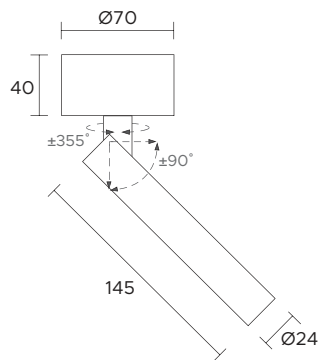

POWER SUPPLY	max 4W - 220V/240V
CODE	AV02281GN
LED COLOUR	C - Cool white 5500°K N - Natural white 4000°K W - Warm white 3000°K H - Warm white 3000°K - CRI90 Y - Warm white 2700°K
OPTICS	<table border="0"> <tr> <td>N</td> <td>M</td> <td>W</td> <td>X</td> </tr> <tr> <td></td> <td></td> <td></td> <td></td> </tr> <tr> <td>10°</td> <td>25°</td> <td>40°</td> <td>60°</td> </tr> </table>
FINISHES	W - White G - Grey B - Black
LUMEN OUTPUT SOURCE	250lm (3000°K, 1200mA)
DELIVERED LUMEN OUTPUT	190lm (3000°K, 1200mA, 40°)
LED NUMBER	1 power LED
MATERIAL	painted aluminium
DRIVER	included
POWER CABLE	
MOUNTING	ceiling, wall surface
NOTES	other RAL on request