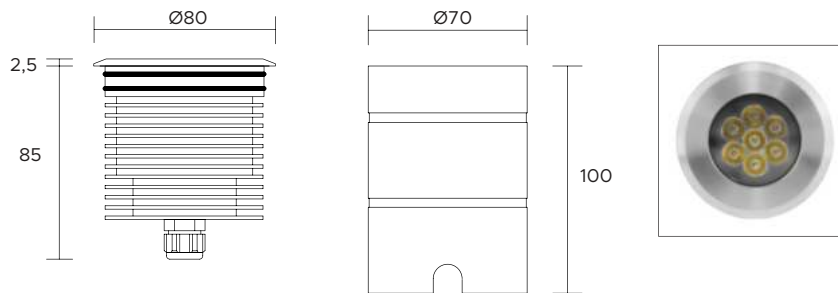

POWER SUPPLY	max 7W - max 350mA
CODE	AV01079GN
LED COLOUR	C - Cool white 5500°K N - Natural white 4000°K W - Warm white 3000°K H - Warm white 3000°K - CRI90 Y - Warm white 2700°K A - Amber R - Red G - Green B - Blue
OPTICS	<table border="0"> <tr> <td>N</td> <td>M</td> <td>W</td> </tr> <tr> <td></td> <td></td> <td></td> </tr> <tr> <td>15°</td> <td>25°</td> <td>35°</td> </tr> </table>
FINISHES	I - Inox AISI 316L
LUMEN OUTPUT SOURCE	770lm (3000°K, 350mA)
DELIVERED LUMEN OUTPUT	700lm (3000°K, 350mA, 35°)
LED NUMBER	7 power LEDs
MATERIAL	body in anodized aluminium, flange in Inox AISI 316L
DRIVER	not included
POWER CABLE	includes 1,5 mt Sub4 FROST-UV 2 x 0,50 cable
WIRING	in series
MOUNTING	recessed (floor)
ACCESSORIES	outer case code: AV01411GN
NOTES	hex louver on request