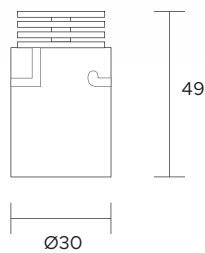

Ø40 mm

POWER SUPPLY	max 3W - max 700mA
CODE	AV02265GN
LED COLOUR	C - Cool white 5500°K N - Natural white 4000°K W - Warm white 3000°K H - Warm white 3000°K - CRI90 Y - Warm white 2700°K A - Amber
OPTICS	<table border="1"> <thead> <tr> <th>N</th> <th>M</th> <th>W</th> <th>X</th> </tr> </thead> <tbody> <tr> <td></td> <td></td> <td></td> <td></td> </tr> <tr> <td>10°</td> <td>25°</td> <td>40°</td> <td>60°</td> </tr> </tbody> </table>
FINISHES	W - White G - Grey B - Black
LUMEN OUTPUT SOURCE	190lm (3000°K, 700mA)
DELIVERED LUMEN OUTPUT	175lm (3000°K, 700mA, 40°)
LED NUMBER	1 power LED
MATERIAL	body in anodized aluminium, flange in painted aluminium
DRIVER	not included
POWER CABLE	includes 0,5 mt FEP 2 x 0,35 cable
WIRING	in series
MOUNTING	recessed (ceiling)
ACCESSORIES	see pag. 70
NOTES	other RAL on request