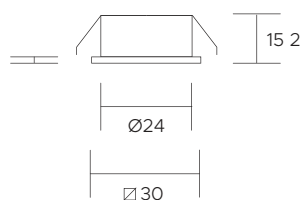

POWER SUPPLY	max 1W - max 350mA
CODE	AV02165GN
LED COLOUR	C - Cool white 5500°K N - Natural white 4000°K W - Warm white 3000°K H - Warm white 3000°K - CRI90 Y - Warm white 2700°K A - Amber
OPTICS	<table border="1"> <tr> <td>N</td> <td>M</td> <td>W</td> <td>X</td> <td>E</td> </tr> <tr> <td></td> <td></td> <td></td> <td></td> <td></td> </tr> <tr> <td>10°</td> <td>25°</td> <td>40°</td> <td>60°</td> <td>30°x65°</td> </tr> </table>
FINISHES	W - White G - Grey B - Black
LUMEN OUTPUT SOURCE	110lm (3000°K, 350mA)
DELIVERED LUMEN OUTPUT	110lm (3000°K, 350mA, 40°)
LED NUMBER	1 power LED
MATERIAL	body in anodized aluminium, flange in anodized or painted aluminium
DRIVER	not included,
POWER CABLE	includes 0,5 mt FEP 2 x 0,35 cable
WIRING	in series
MOUNTING	recessed (ceiling, wall, bottom up)
NOTES	other RAL on request