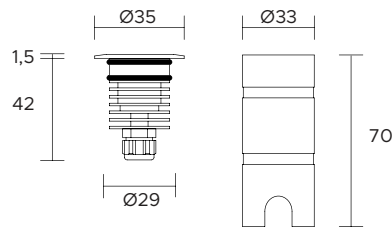

POWER SUPPLY	max 2W - max 500mA
CODE	AV01050GN
LED COLOUR	C - Cool white 5500°K N - Natural white 4000°K W - Warm white 3000°K H - Warm white 3000°K - CRI90 Y - Warm white 2700°K A - Amber R - Red G - Green B - Blue
OPTICS	<table border="1"> <tr> <td>N</td> <td>M</td> <td>W</td> <td>X</td> <td>E</td> <td>T</td> <td>D</td> </tr> <tr> <td></td> <td></td> <td></td> <td></td> <td></td> <td></td> <td></td> </tr> <tr> <td>10°</td> <td>25°</td> <td>40°</td> <td>60°</td> <td>30°x65°</td> <td>110°</td> <td>Diff.</td> </tr> </table>
FINISHES	G - Grey B - Black
LUMEN OUTPUT SOURCE	150lm (3000°K, 500mA)
DELIVERED LUMEN OUTPUT	120lm (3000°K, 500mA, 40°)
LED NUMBER	1 power LED
MATERIAL	body and flange in anodized aluminium
DRIVER	not included
POWER CABLE	includes 1,5 mt Sub4 FROST-UV 2 x 0,50 cable
WIRING	in series
MOUNTING	recessed (floor)
ACCESSORIES	outer case code: AV01403GN
NOTES	24V version on request

POWER SUPPLY	max 2W - max 500mA
CODE	AV01052GN
LED COLOUR	C - Cool white 5500°K N - Natural white 4000°K W - Warm white 3000°K H - Warm white 3000°K - CRI90 Y - Warm white 2700°K A - Amber R - Red G - Green B - Blue
OPTICS	<table border="1"> <tr> <td>N</td> <td>M</td> <td>W</td> <td>X</td> <td>E</td> <td>T</td> <td>D</td> </tr> <tr> <td></td> <td></td> <td></td> <td></td> <td></td> <td></td> <td></td> </tr> <tr> <td>10°</td> <td>25°</td> <td>40°</td> <td>60°</td> <td>30°x65°</td> <td>110°</td> <td>Diff.</td> </tr> </table>
FINISHES	I - Inox AISI 316L
LUMEN OUTPUT SOURCE	150lm (3000°K, 500mA)
DELIVERED LUMEN OUTPUT	120lm (3000°K, 500mA, 40°)
LED NUMBER	1 power LED
MATERIAL	body in anodized aluminium, flange in Inox AISI 316L
DRIVER	not included
POWER CABLE	includes 1,5 mt Sub4 FROST-UV 2 x 0,50 cable
WIRING	in series
MOUNTING	recessed (floor)
ACCESSORIES	outer case code: AV01403GN
NOTES	24V version on request