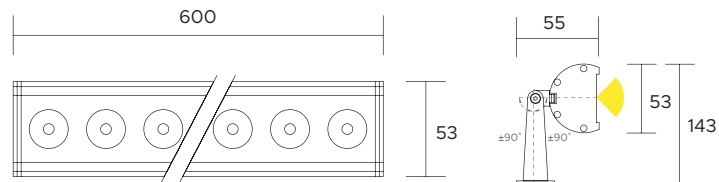

POWER SUPPLY	max 18W - max 350mA
CODE	AV01434GN, AV01342GN (110°)
LED COLOUR	C - Cool white 5500°K N - Natural white 4000°K W - Warm white 3000°K H - Warm white 3000°K - CRI90 Y - Warm white 2700°K A - Amber R - Red G - Green B - Blue
OPTICS	N M W X E T
FINISHES	G - Grey
LUMEN OUTPUT SOURCE	1980lm (3000°K, 350mA)
DELIVERED LUMEN OUTPUT	1400lm (3000°K, 350mA, 40°)
LED NUMBER	18 power LEDs
MATERIAL	body in anodized aluminium
DRIVER	not included
POWER CABLE	includes 1,5 mt Sub4 FROST-UV 2 x 0,50 cable
WIRING	in series
MOUNTING	surface (ceiling, wall, floor)
NOTES	24V version on request

POWER SUPPLY	max 54W - max 700mA
CODE	AV01434GN, AV01342GN (110°)
LED COLOUR	1 - RGB 2 - AWB 3 - A WW W
OPTICS	N M W X E T
FINISHES	G - Grey
LUMEN OUTPUT SOURCE	2340lm (RGB, 700mA)
DELIVERED LUMEN OUTPUT	2160lm (RGB, 700mA, 40°)
LED NUMBER	18 power LEDs
MATERIAL	body in anodized aluminium
DRIVER	not included
POWER CABLE	includes 1,5 mt Liyy AD8 6 x 0,35 cable
WIRING	in series
MOUNTING	surface (ceiling, wall, floor)
NOTES