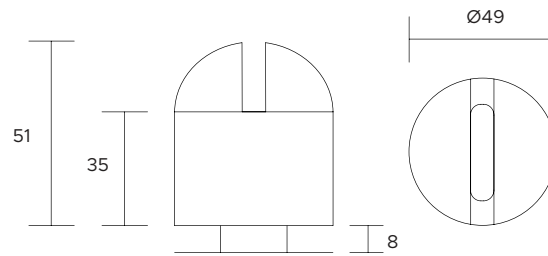

POWER SUPPLY	max 3W - max 700mA
CODE	AV01045GN
LED COLOUR	C - Cool white 5500°K N - Natural white 4000°K W - Warm white 3000°K H - Warm white 3000°K - CRI90 Y - Warm white 2700°K
OPTICS	 180°x8°
FINISHES	G - Grey B - Black
LUMEN OUTPUT SOURCE	190lm (3000°K, 700mA)
DELIVERD LUMEN OUTPUT	130lm (3000°K, 700mA, 180°x8°)
LED NUMBER	1 power LED
MATERIAL	body in anodized aluminium
DRIVER	not included
POWER CABLE	includes 1,5 mt Sub4 FROST-UV 2 x 0,50 cable
WIRING	in series
MOUNTING	surface (ceiling, wall, floor)
NOTES	other RAL on request

POWER SUPPLY	max 3W - 24V
CODE	AV01044GN
LED COLOUR	C - Cool white 5500°K N - Natural white 4000°K W - Warm white 3000°K H - Warm white 3000°K - CRI90 Y - Warm white 2700°K
OPTICS	 180°x8°
FINISHES	G - Grey B - Black
LUMEN OUTPUT SOURCE	190lm (3000°K, 700mA)
DELIVERD LUMEN OUTPUT	130lm (3000°K, 700mA, 180°x8°)
LED NUMBER	1 power LED
MATERIAL	body in anodized aluminium
DRIVER	not included
POWER CABLE	includes 1,5 mt Sub4 FROST-UV 2 x 0,50 cable
WIRING	in parallel
MOUNTING	surface (ceiling, wall, floor)
NOTES	other RAL on request