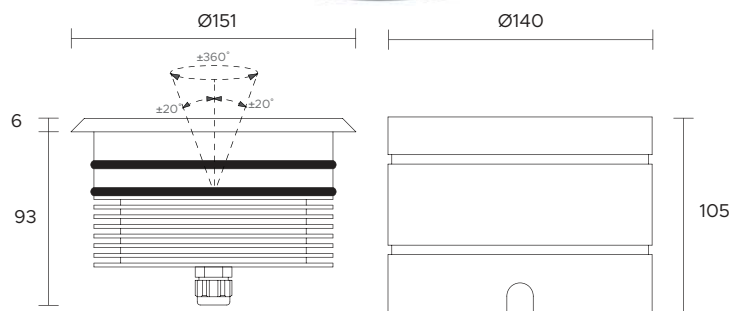

POWER SUPPLY	max 18W - max 500mA
CODE	AV01099GN

LED COLOUR	C - Cool white 5500°K N - Natural white 4000°K W - Warm white 3000°K H - Warm white 3000°K - CRI90 Y - Warm white 2700°K A - Amber R - Red G - Green B - Blue

OPTICS	<table border="1"> <tr> <td>N</td> <td>M</td> <td>W</td> <td>X</td> <td>T</td> <td>D</td> </tr> <tr> <td>10°</td> <td>25°</td> <td>40°</td> <td>60°</td> <td>110°</td> <td>Diff.</td> </tr> </table>

FINISHES	I - Inox AISI 316L

LUMEN OUTPUT SOURCE	1350lm (3000°K, 500mA)

DELIVERED LUMEN OUTPUT	1300lm (3000°K, 500mA, 40°)

LED NUMBER	9 power LEDs

MATERIAL	body in anodized aluminium, flange in Inox AISI 316L

DRIVER	not included

POWER CABLE	includes 1,5 mt Sub4 FROST-UV 2 x 0.50 cable

WIRING	in series

MOUNTING	recessed (floor)

ACCESSORIES	outer case code: AV01419GN

NOTES	24V version on request static version on request

POWER SUPPLY	max 27W - max 700mA
CODE	AV01099GN

LED COLOUR	1 - RGB 2 - AWB 3 - A WW W

OPTICS	<table border="1"> <tr> <td>N</td> <td>M</td> <td>W</td> <td>X</td> <td>T</td> <td>D</td> </tr> <tr> <td>10°</td> <td>25°</td> <td>40°</td> <td>60°</td> <td>110°</td> <td>Diff.</td> </tr> </table>

FINISHES	I - Inox AISI 316L

LUMEN OUTPUT SOURCE	1170lm (RGB, 700mA)

DELIVERED LUMEN OUTPUT	1130lm (RGB, 700mA, 40°)

LED NUMBER	9 power LEDs

MATERIAL	body in anodized aluminium, flange in Inox AISI 316L

DRIVER	not included

POWER CABLE	includes 1,5 mt Liyy-AD8 6 x 0,35 cable

WIRING	in series

MOUNTING	recessed (floor)

ACCESSORIES	outer case code: AV01419GN

NOTES	24V version on request static version on request