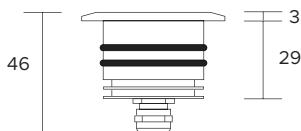

POWER SUPPLY	max 6W - max 500mA
CODE	AV01380GN
LED COLOUR	C - Cool white 5500°K N - Natural white 4000°K W - Warm white 3000°K Y - Warm white 2700°K A - Amber R - Red G - Green B - Blue
OPTICS	<table border="1"> <tr> <td>N</td> <td>M</td> <td>W</td> <td>T</td> </tr> <tr> <td></td> <td></td> <td></td> <td></td> </tr> <tr> <td>10°</td> <td>25°</td> <td>40°</td> <td>110°</td> </tr> </table>
FINISHES	I - Inox AISI 316L
LUMEN OUTPUT SOURCE	450lm (3000°K, 500mA)
DELIVERED LUMEN OUTPUT	350lm (3000°K, 500mA, 40°)
LED NUMBER	3 power LEDs
MATERIAL	Inox AISI 316L
DRIVER	not included
POWER CABLE	includes 5 mt AD8 2 x 0,50 cable
WIRING	in series
MOUNTING	recessed (wall, floor)
ACCESSORIES	PVC outer case code AV01381GN
NOTES	24V version on request

POWER SUPPLY	max 9W - max 700mA
CODE	AV01380GN
LED COLOUR	1 - RGB 2 - AWB 3 - A WW W
OPTICS	<table border="1"> <tr> <td>N</td> <td>M</td> <td>W</td> <td>T</td> </tr> <tr> <td></td> <td></td> <td></td> <td></td> </tr> <tr> <td>10°</td> <td>25°</td> <td>40°</td> <td>110°</td> </tr> </table>
FINISHES	I - Inox AISI 316L
LUMEN OUTPUT SOURCE	390lm (RGB, 700mA)
DELIVERED LUMEN OUTPUT	360lm (RGB, 700mA, 40°)
LED NUMBER	3 power LEDs
MATERIAL	Inox AISI 316L
DRIVER	not included
POWER CABLE	includes 5 mt AD8 6 x 0,35 cable
WIRING	in series
MOUNTING	recessed (wall, floor)
ACCESSORIES	PVC outer case code AV01381GN
NOTES	24V version on request