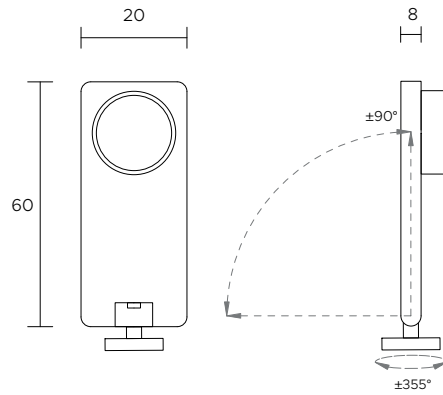

Ø 10mm

POWER SUPPLY	max 4W - max 350mA
CODE	AV02278GN
LED COLOUR	C - Cool white 5500°K N - Natural white 4000°K W - Warm white 3000°K H - Warm white 3000°K - CRI90 Y - Warm white 2700°K
OPTICS	x 60°
FINISHES	G - Grey B - Black
LUMEN OUTPUT SOURCE	400lm (3000°K, 350mA)
DELIVERED LUMEN OUTPUT	220lm (3000°K, 350mA, 60°)
LED NUMBER	1 power LED multichip
MATERIAL	body in anodized aluminium
DRIVER	not included
POWER CABLE	includes 0,5 mt FEP 2 x 0,35 cable
WIRING	in series
MOUNTING	surface (ceiling, wall, bottom up)
NOTES	other finishes on request