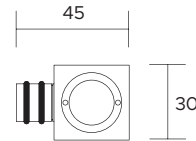

POWER SUPPLY	max 2W - max 500mA
CODE	AV01315GN
LED COLOUR	C - Cool white 5500°K N - Natural white 4000°K W - Warm white 3000°K H - Warm white 3000°K - CRI90 Y - Warm white 2700°K A - Amber R - Red G - Green B - Blue
OPTICS	N 10° M 25° W 40° X 60° T 110° D Diff.
FINISHES	G - Grey B - Black
LUMEN OUTPUT SOURCE	150lm (3000°K, 500mA)
DELIVERED LUMEN OUTPUT	120lm (3000°K, 500mA, 40°)
LED NUMBER	1 power LED
MATERIAL	body and flange in anodized aluminium
DRIVER	not included
POWER CABLE	includes 1,5 mt Sub4 FROST-UV 2 x 0,50 cable
WIRING	in series
MOUNTING	recessed (wall)
ACCESSORIES	
NOTES	

POWER SUPPLY	max 2W - max 500mA
CODE	AV01314GN
LED COLOUR	C - Cool white 5500°K N - Natural white 4000°K W - Warm white 3000°K H - Warm white 3000°K - CRI90 Y - Warm white 2700°K A - Amber R - Red G - Green B - Blue
OPTICS	N 10° M 25° W 40° X 60° T 110° D Diff.
FINISHES	G - Grey B - Black
LUMEN OUTPUT SOURCE	150lm (3000°K, 500mA)
DELIVERED LUMEN OUTPUT	120lm (3000°K, 500mA, 40°)
LED NUMBER	1 power LED
MATERIAL	body and flange in anodized aluminium
DRIVER	not included
POWER CABLE	includes 1,5 mt Sub4 FROST-UV 2 x 0,50 cable
WIRING	in series
MOUNTING	recessed (wall)
ACCESSORIES	outer case code: AV01316GN
NOTES