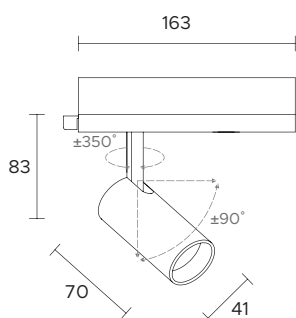

Designed for 240V track

POWER SUPPLY	max 3W - 220V/240V
CODE	AV02309GN
LED COLOUR	C - Cool white 5500°K N - Natural white 4000°K W - Warm white 3000°K H - Warm white 3000°K - CRI90 Y - Warm white 2700°K
OPTICS	S 3°
FINISHES	W - White B - Black
LUMEN OUTPUT SOURCE	190lm (3000°K, 700mA)
DELIVERED LUMEN OUTPUT	130lm (3000°K, 700mA, 3°)
LED NUMBER	1 power LED
MATERIAL	painted aluminium
DRIVER	included
POWER CABLE	
MOUNTING	ceiling, wall track

POWER SUPPLY	max 6W - 220V/240V
CODE	AV02326GN
LED COLOUR	C - Cool white 5000°K N - Natural white 4000°K W - Warm white 3000°K H - Warm white 3000°K - CRI90 Y - Warm white 2700°K
OPTICS	N M W 15° 25° 40°
FINISHES	W - White B - Black
LUMEN OUTPUT SOURCE	800lm (3000°K, 700mA)
DELIVERED LUMEN OUTPUT	430lm (3000°K, 700mA, 25°)
LED NUMBER	1 power LED multichip
MATERIAL	painted aluminium
DRIVER	included
POWER CABLE	
MOUNTING	ceiling, wall track