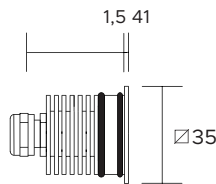

POWER SUPPLY	max 2W - max 500mA
CODE	AV01304GN
LED COLOUR	- C - Cool white 5500°K - N - Natural white 4000°K - W - Warm white 3000°K - H - Warm white 3000°K - CRI90 - Y - Warm white 2700°K - A - Amber - R - Red - G - Green - B - Blue
OPTICS	A Asymmetric
FINISHES	- G - Grey - B - Black
LUMEN OUTPUT SOURCE	150lm (3000°K, 500mA)
DELIVERED LUMEN OUTPUT	120lm (3000°K, 500mA, 45° Asy.)
LED NUMBER	1 power LED
MATERIAL	body and flange in anodized aluminium
DRIVER	not included
POWER CABLE	includes 1,5 mt Sub4 FROST-UV 2 x 0,50 cable
WIRING	in series
MOUNTING	recessed (wall)
ACCESSORIES	outer case code: AV01214GN
NOTES	24V version on request