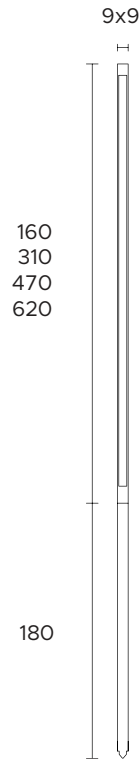

POWER SUPPLY	9W/mt - 24V
CODE	AV01535GN, AV01536GN, AV01537GN, AV01538GN
LED COLOUR	N - Natural white 4000°K W - Warm white 3000°K
OPTICS	160°
FINISHES	M - Marble green K - Corten G - Grey B - Black
STEM LENGHT	1 - 160mm - AV01535GN 2 - 310mm - AV01536GN 3 - 470mm - AV01537GN 4 - 620mm - AV01538GN
LUMEN OUTPUT SOURCE	610lm/mt (3000°K)
DELIVERED LUMEN OUTPUT	610lm/mt (3000°K, 160° Diff.)
MATERIAL	body in painted inox AISI 316L
DRIVER	not included
POWER CABLE	includes 2 mt Sub4 FROST- UV 2 x 0,25 cable
WIRING	in parallel
MOUNTING	fixing (floor)
NOTES	other RAL on request