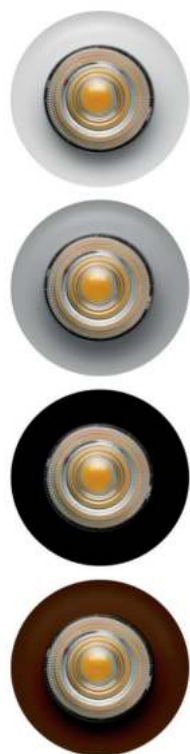

Indoor - Static recessed

Backward Optic Recessed

Indoor - Backward optic recessed

Tear-resistant system

Ø 48mm

| | |
|-------------------------------|--|
| POWER SUPPLY | max 9W - max 500mA |
| CODE | AV02077GN |
| LED COLOUR | C - Cool white 5000°K N - Natural white 4000°K W - Warm white 3000°K H - Warm white 3000°K - CRI90 Y - Warm white 2700°K |
| OPTICS | M 24° W 36° X 60° |
| FINISHES | W - White G - Grey B - Black K - Corten |
| LUMEN OUTPUT SOURCE | 1200lm (3000°K, 500mA) |
| DELIVERED LUMEN OUTPUT | 1080lm (3000°K, 500mA, 36°) |
| LED NUMBER | 1 power LED multichip |
| MATERIAL | body in anodized aluminium, flange in painted aluminium |
| DRIVER | not included |
| POWER CABLE | includes 0,5 mt FEP 2 x 0,35 cable |
| WIRING | in series |
| MOUNTING | recessed (ceiling) |
| NOTES | other RAL on request |