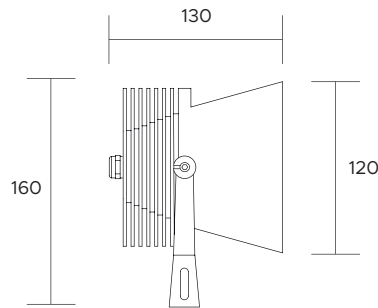

POWER SUPPLY	max 30W - 220V/240V
CODE	AV01479GN
LED COLOUR	C - Cool white 5000°K N - Natural white 4000°K W - Warm white 3000°K H - Warm white 3000°K - CR190 Y - Warm white 2700°K
OPTICS	<table border="0"> <tr> <td>N</td> <td>M</td> <td>W</td> </tr> <tr> <td></td> <td></td> <td></td> </tr> <tr> <td>15°</td> <td>30°</td> <td>45°</td> </tr> </table>
FINISHES	G - Grey B - Black
LUMEN OUTPUT SOURCE	3220lm (3000°K, 700mA)
DELIVERED LUMEN OUTPUT	2970lm (3000°K, 700mA, 45°)
LED NUMBER	1 power LED multichip
MATERIAL	body and flange in anodized aluminium
DRIVER	included
POWER CABLE	includes 1,5 mt H05RN-F 3 x 0,75 cable
MOUNTING	surface (ceiling, wall, floor)
ACCESSORIES	see pag. 127 - 128
NOTES