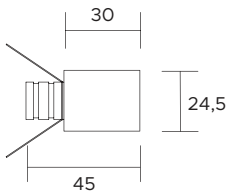

Ø 17,5mm

POWER SUPPLY	max 2W - max 500mA
CODE	AV01315GN
LED COLOUR	C - Cool white 5500°K N - Natural white 4000°K W - Warm white 3000°K H - Warm white 3000°K - CRI90 Y - Warm white 2700°K A - Amber R - Red G - Green B - Blue
OPTICS	N 10° M 25° W 40° X 60° T 110° D Diff.
FINISHES	G - Grey B - Black
LUMEN OUTPUT SOURCE	150lm (3000°K, 500mA)
DELIVERED LUMEN OUTPUT	120lm (3000°K, 500mA, 40°)
LED NUMBER	1 power LED
MATERIAL	body and flange in anodized aluminium
DRIVER	not included
POWER CABLE	includes 1,5 mt Sub4 FROST-UV 2 x 0,50 cable
WIRING	in series
MOUNTING	recessed (wall)
ACCESSORIES	
NOTES	

POWER SUPPLY	max 2W - max 500mA
CODE	AV01314GN
LED COLOUR	C - Cool white 5500°K N - Natural white 4000°K W - Warm white 3000°K H - Warm white 3000°K - CRI90 Y - Warm white 2700°K A - Amber R - Red G - Green B - Blue
OPTICS	N 10° M 25° W 40° X 60° T 110° D Diff.
FINISHES	G - Grey B - Black
LUMEN OUTPUT SOURCE	150lm (3000°K, 500mA)
DELIVERED LUMEN OUTPUT	120lm (3000°K, 500mA, 40°)
LED NUMBER	1 power LED
MATERIAL	body and flange in anodized aluminium
DRIVER	not included
POWER CABLE	includes 1,5 mt Sub4 FROST-UV 2 x 0,50 cable
WIRING	in series
MOUNTING	recessed (wall)
ACCESSORIES	outer case code: AV01316GN
NOTES