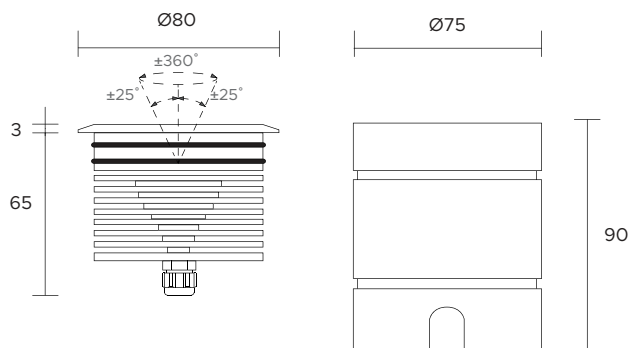

POWER SUPPLY	max 6W - max 500mA
CODE	AV01084GN
LED COLOUR	C - Cool white 5500°K N - Natural white 4000°K W - Warm white 3000°K H - Warm white 3000°K - CRI90 Y - Warm white 2700°K A - Amber R - Red G - Green B - Blue
OPTICS	N M P D 15° 25° 30° Diff.
FINISHES	I - Inox AISI 316L
LUMEN OUTPUT SOURCE	450lm (3000°K, 500mA)
DELIVERED LUMEN OUTPUT	310lm (3000°K, 500mA, 30°)
LED NUMBER	3 power LEDs
MATERIAL	body in anodized aluminium, flange in Inox AISI 316L
DRIVER	not included
POWER CABLE	includes 1,5 mt Sub4 FROST-UV 2 x 0.50 cable
WIRING	in series
MOUNTING	recessed (floor)
ACCESSORIES	outer case code: AV01415GN
NOTES	24V version on request