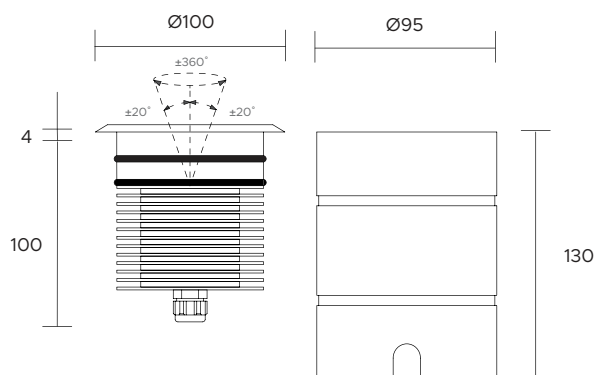

POWER SUPPLY	max 6W - max 500mA
CODE	AV01085GN
LED COLOUR	C - Cool white 5500°K N - Natural white 4000°K W - Warm white 3000°K H - Warm white 3000°K - CRI90 Y - Warm white 2700°K A - Amber R - Red G - Green B - Blue
OPTICS	N 15° M 25° W 40° D Diff.
FINISHES	I - Inox AISI 316L
LUMEN OUTPUT SOURCE	450lm (3000°K, 500mA)
DELIVERED LUMEN OUTPUT	350lm (3000°K, 500mA, 40°)
LED NUMBER	3 power LEDs
MATERIAL	body in anodized aluminium, flange in Inox AISI 316L
DRIVER	not included
POWER CABLE	includes 1,5 mt Sub4 FROST-UV 2 x 0.50 cable
WIRING	in series
MOUNTING	recessed (floor)
ACCESSORIES	outer case code: AV01416GN
NOTES	24V version on request

POWER SUPPLY	max 9W - max 700mA
CODE	AV01085GN
LED COLOUR	1 - RGB 2 - AWB 3 - A WW W
OPTICS	N 15° M 25° W 40° D Diff.
FINISHES	I - Inox AISI 316L
LUMEN OUTPUT SOURCE	390lm (RGB, 700mA)
DELIVERED LUMEN OUTPUT	360lm (RGB, 700mA, 40°)
LED NUMBER	3 power LEDs
MATERIAL	body in anodized aluminium, flange in Inox AISI 316L
DRIVER	not included
POWER CABLE	includes 1,5 mt Liyy-AD8 6 x 0,35 cable
WIRING	in series
MOUNTING	recessed (floor)
ACCESSORIES	outer case code: AV01416GN
NOTES	24V version on request