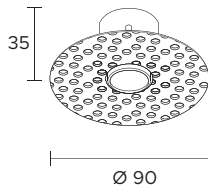

Code: **AV02273GN**

Plasterboard flange for **AV02266GN**

W - White
G - Grey
B - Black