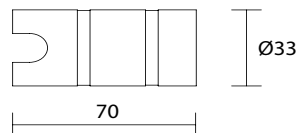

POWER SUPPLY	max 2W - max 500mA
CODE	AV01279GN
LED COLOUR	C - Cool white 5500°K N - Natural white 4000°K W - Warm white 3000°K H - Warm white 3000°K - CRI90 Y - Warm white 2700°K A - Amber R - Red G - Green B - Blue
OPTICS	 Asymmetric
FINISHES	G - Grey B - Black
LUMEN OUTPUT SOURCE	150lm (3000°K, 500mA)
DELIVERED LUMEN OUTPUT	120lm (3000°K, 500mA, 45° Asy.)
LED NUMBER	1 power LED
MATERIAL	body and flange in anodized aluminium
DRIVER	not included
POWER CABLE	includes 1,5 mt Sub4 FROST-UV 2 x 0,50 cable
WIRING	in series
MOUNTING	recessed (wall)
ACCESSORIES	outer case code: AV01214GN
NOTES	24V version on request