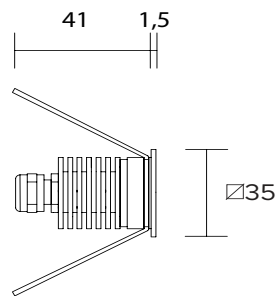

Ø 31mm

POWER SUPPLY	max 2W - max 500mA
CODE	AV01305GN
LED COLOUR	C - Cool white 5500°K N - Natural white 4000°K W - Warm white 3000°K H - Warm white 3000°K - CRI90 Y - Warm white 2700°K A - Amber R - Red G - Green B - Blue
OPTICS	 Asymmetric
FINISHES	G - Grey B - Black
LUMEN OUTPUT SOURCE	150lm (3000°K, 500mA)
DELIVERED LUMEN OUTPUT	120lm (3000°K, 500mA, 45° Asy.)
LED NUMBER	1 power LED
MATERIAL	body and flange in anodized aluminium
DRIVER	not included
POWER CABLE	includes 1,5 mt Sub4 FROST-UV 2 x 0,50 cable
WIRING	in series
MOUNTING	recessed (wall)
ACCESSORIES	
NOTES	24V version on request