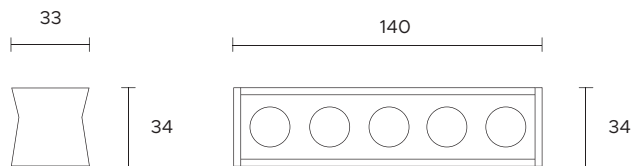

POWER SUPPLY	max 5W - max 350mA
CODE	AV02327GN
LED COLOUR	C - Cool white 5500°K N - Natural white 4000°K W - Warm white 3000°K H - Warm white 3000°K - CRI90 Y - Warm white 2700°K A - Amber R - Red G - Green B - Blue
OPTICS	<table border="0"> <tr> <td>N</td> <td>M</td> <td>W</td> </tr> <tr> <td></td> <td></td> <td></td> </tr> <tr> <td>12°</td> <td>35°</td> <td>50°</td> </tr> </table>
FINISHES	W - White G - Grey B - Black
LUMEN OUTPUT SOURCE	550lm (3000°K, 350mA)
DELIVERED LUMEN OUTPUT	510lm (3000°K, 350mA, 50°)
LED NUMBER	5 power LEDs
MATERIAL	painted aluminium
DRIVER	not included
POWER CABLE	included 0,50 mt. FEP 2 x 0,35 cable
WIRING	in series
MOUNTING	surface (ceiling, wall)
NOTES	other RAL on request