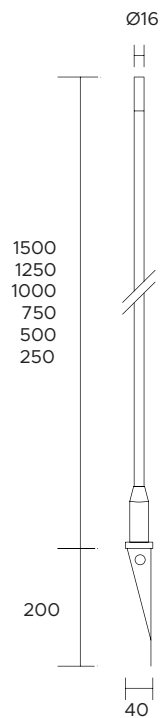

Garden lights
pag. 229

Garden lights
pag. 231

Garden lights
pag. 233

| | | | | | | | | | | | | | | | | |
|-------------------------------|---|-----|-----|------|---|---|--|--|--|--|--|-----|-----|-----|-----|------|
| POWER SUPPLY | max 3W - max 700mA | | | | | | | | | | | | | | | |
| CODE | AV01442GN, AV01449GN | | | | | | | | | | | | | | | |
| LED COLOUR | C - Cool white 5500°K N - Natural white 4000°K W - Warm white 3000°K H - Warm white 3000°K - CRI90 Y - Warm white 2700°K | | | | | | | | | | | | | | | |
| OPTICS | <table border="1"> <tr> <td>N</td> <td>M</td> <td>W</td> <td>X</td> <td>T</td> </tr> <tr> <td></td> <td></td> <td></td> <td></td> <td></td> </tr> <tr> <td>10°</td> <td>25°</td> <td>40°</td> <td>60°</td> <td>110°</td> </tr> </table> | N | M | W | X | T | | | | | | 10° | 25° | 40° | 60° | 110° |
| N | M | W | X | T | | | | | | | | | | | | |
| | | | | | | | | | | | | | | | | |
| 10° | 25° | 40° | 60° | 110° | | | | | | | | | | | | |
| FINISHES (SPOTLIGHT) | W - White P - Pink V - Violet | | | | | | | | | | | | | | | |
| FINISHES (STEM) | M - Marble Green B - Black | | | | | | | | | | | | | | | |
| STEM LENGHT | 1 - 350mm - AV01442GN 2 - 500mm - AV01442GN 3 - 750mm - AV01449GN 4 - 1000mm - AV01449GN | | | | | | | | | | | | | | | |
| LUMEN OUTPUT SOURCE | 190lm (3000°K, 700mA) | | | | | | | | | | | | | | | |
| DELIVERED LUMEN OUTPUT | 160lm (3000°K, 700mA, 40°) | | | | | | | | | | | | | | | |
| LED NUMBER | 1 power LED | | | | | | | | | | | | | | | |
| MATERIAL | head in painted aluminium stem in painted brass | | | | | | | | | | | | | | | |
| DRIVER | not included | | | | | | | | | | | | | | | |
| POWER CABLE | includes 2 mt Sub4 FROST- UV 2 x 0,50 cable | | | | | | | | | | | | | | | |
| WIRING | in series | | | | | | | | | | | | | | | |
| MOUNTING | fixing (floor) | | | | | | | | | | | | | | | |
| NOTES | other RAL on request other heights on request 24V version on request | | | | | | | | | | | | | | | |