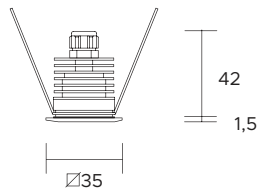

Ø 31mm

| | | | | | | | | | | | | | | | | | | | | | | |
|-------------------------------|---|-----|-----|---------|------|-------|---|---|--|--|--|--|--|--|--|-----|-----|-----|-----|---------|------|-------|
| POWER SUPPLY | max 1W - max 350mA | | | | | | | | | | | | | | | | | | | | | |
| CODE | AV01175GN | | | | | | | | | | | | | | | | | | | | | |
| LED COLOUR | <ul style="list-style-type: none"> C - Cool white 5500°K N - Natural white 4000°K W - Warm white 3000°K H - Warm white 3000°K - CRI90 Y - Warm white 2700°K A - Amber R - Red G - Green B - Blue | | | | | | | | | | | | | | | | | | | | | |
| OPTICS | <table border="0"> <tr> <td>N</td> <td>M</td> <td>W</td> <td>X</td> <td>E</td> <td>T</td> <td>D</td> </tr> <tr> <td></td> <td></td> <td></td> <td></td> <td></td> <td></td> <td></td> </tr> <tr> <td>10°</td> <td>25°</td> <td>40°</td> <td>60°</td> <td>30°x65°</td> <td>110°</td> <td>Diff.</td> </tr> </table> | N | M | W | X | E | T | D | | | | | | | | 10° | 25° | 40° | 60° | 30°x65° | 110° | Diff. |
| N | M | W | X | E | T | D | | | | | | | | | | | | | | | | |
| | | | | | | | | | | | | | | | | | | | | | | |
| 10° | 25° | 40° | 60° | 30°x65° | 110° | Diff. | | | | | | | | | | | | | | | | |
| FINISHES | I - Inox AISI 316L | | | | | | | | | | | | | | | | | | | | | |
| LUMEN OUTPUT SOURCE | 110lm (3000°K, 350mA) | | | | | | | | | | | | | | | | | | | | | |
| DELIVERED LUMEN OUTPUT | 100lm (3000°K, 350mA, 40°) | | | | | | | | | | | | | | | | | | | | | |
| LED NUMBER | 1 power LED | | | | | | | | | | | | | | | | | | | | | |
| MATERIAL | body and flange in Inox AISI 316L | | | | | | | | | | | | | | | | | | | | | |
| DRIVER | not included | | | | | | | | | | | | | | | | | | | | | |
| POWER CABLE | includes 1,5 mt Sub4 FROST-UV 2 x 0,50 cable | | | | | | | | | | | | | | | | | | | | | |
| WIRING | in series | | | | | | | | | | | | | | | | | | | | | |
| MOUNTING | recessed (ceiling, wall) | | | | | | | | | | | | | | | | | | | | | |
| NOTES | 24V version on request | | | | | | | | | | | | | | | | | | | | | |