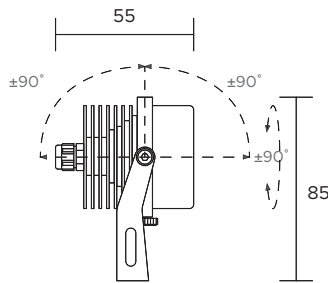

POWER SUPPLY	max 3W - max 700mA
CODE	AV01047GN
LED COLOUR	C - Cool white 5500°K N - Natural white 4000°K W - Warm white 3000°K H - Warm white 3000°K - CRI90 Y - Warm white 2700°K
OPTICS	 120°x8°
FINISHES	G - Grey B - Black
LUMEN OUTPUT SOURCE	190lm (3000°K, 700mA)
DELIVERD LUMEN OUTPUT	130lm (3000°K, 700mA, 120°x8°)
LED NUMBER	1 power LED
MATERIAL	body and flange in anodized aluminium
DRIVER	not included
POWER CABLE	includes 1,5 mt Sub4 FROST-UV 2 x 0,50 cable
WIRING	in series
ACCESSORIES	
MOUNTING	surface (ceiling, wall, floor)
NOTES	24V version available on request