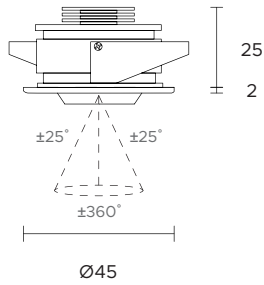

POWER SUPPLY	max 3W - max 700mA
CODE	AV02089GN
LED COLOUR	C - Cool white 5500°K N - Natural white 4000°K W - Warm white 3000°K H - Warm white 3000°K - CRI90 Y - Warm white 2700°K A - Amber
OPTICS	<table border="1"> <tr> <td>N</td> <td>M</td> <td>W</td> <td>X</td> <td>E</td> </tr> <tr> <td>10°</td> <td>25°</td> <td>40°</td> <td>60°</td> <td>30°x65°</td> </tr> </table>
FINISHES	G - Grey B - Black
LUMEN OUTPUT SOURCE	190lm (3000°K, 700mA)
DELIVERED LUMEN OUTPUT	175lm (3000°K, 700mA, 40°)
LED NUMBER	1 power LED
MATERIAL	body and flange in anodized aluminium
DRIVER	not included
POWER CABLE	includes 0,5 mt FEP 2 x 0,35 cable
WIRING	in series
MOUNTING	recessed (ceiling, wall, bottom up)
NOTES	other finishes on request

POWER SUPPLY	max 3W - max 350mA
CODE	AV02090GN
LED COLOUR	C - Cool white 5500°K N - Natural white 4000°K W - Warm white 3000°K H - Warm white 3000°K - CRI90 Y - Warm white 2700°K A - Amber
OPTICS	<table border="1"> <tr> <td>N</td> <td>M</td> <td>W</td> <td>E</td> </tr> <tr> <td>10°</td> <td>25°</td> <td>30°</td> <td>40°x17°</td> </tr> </table>
FINISHES	G - Grey B - Black
LUMEN OUTPUT SOURCE	330lm (3000°K, 350mA)
DELIVERED LUMEN OUTPUT	250lm (3000°K, 350mA, 30°)
LED NUMBER	3 power LEDs
MATERIAL	body and flange in anodized aluminium
DRIVER	not included
POWER CABLE	includes 0,5 mt FEP 2 x 0,35 cable
WIRING	in series
MOUNTING	recessed (ceiling, wall, bottom up)
NOTES	other finishes on request