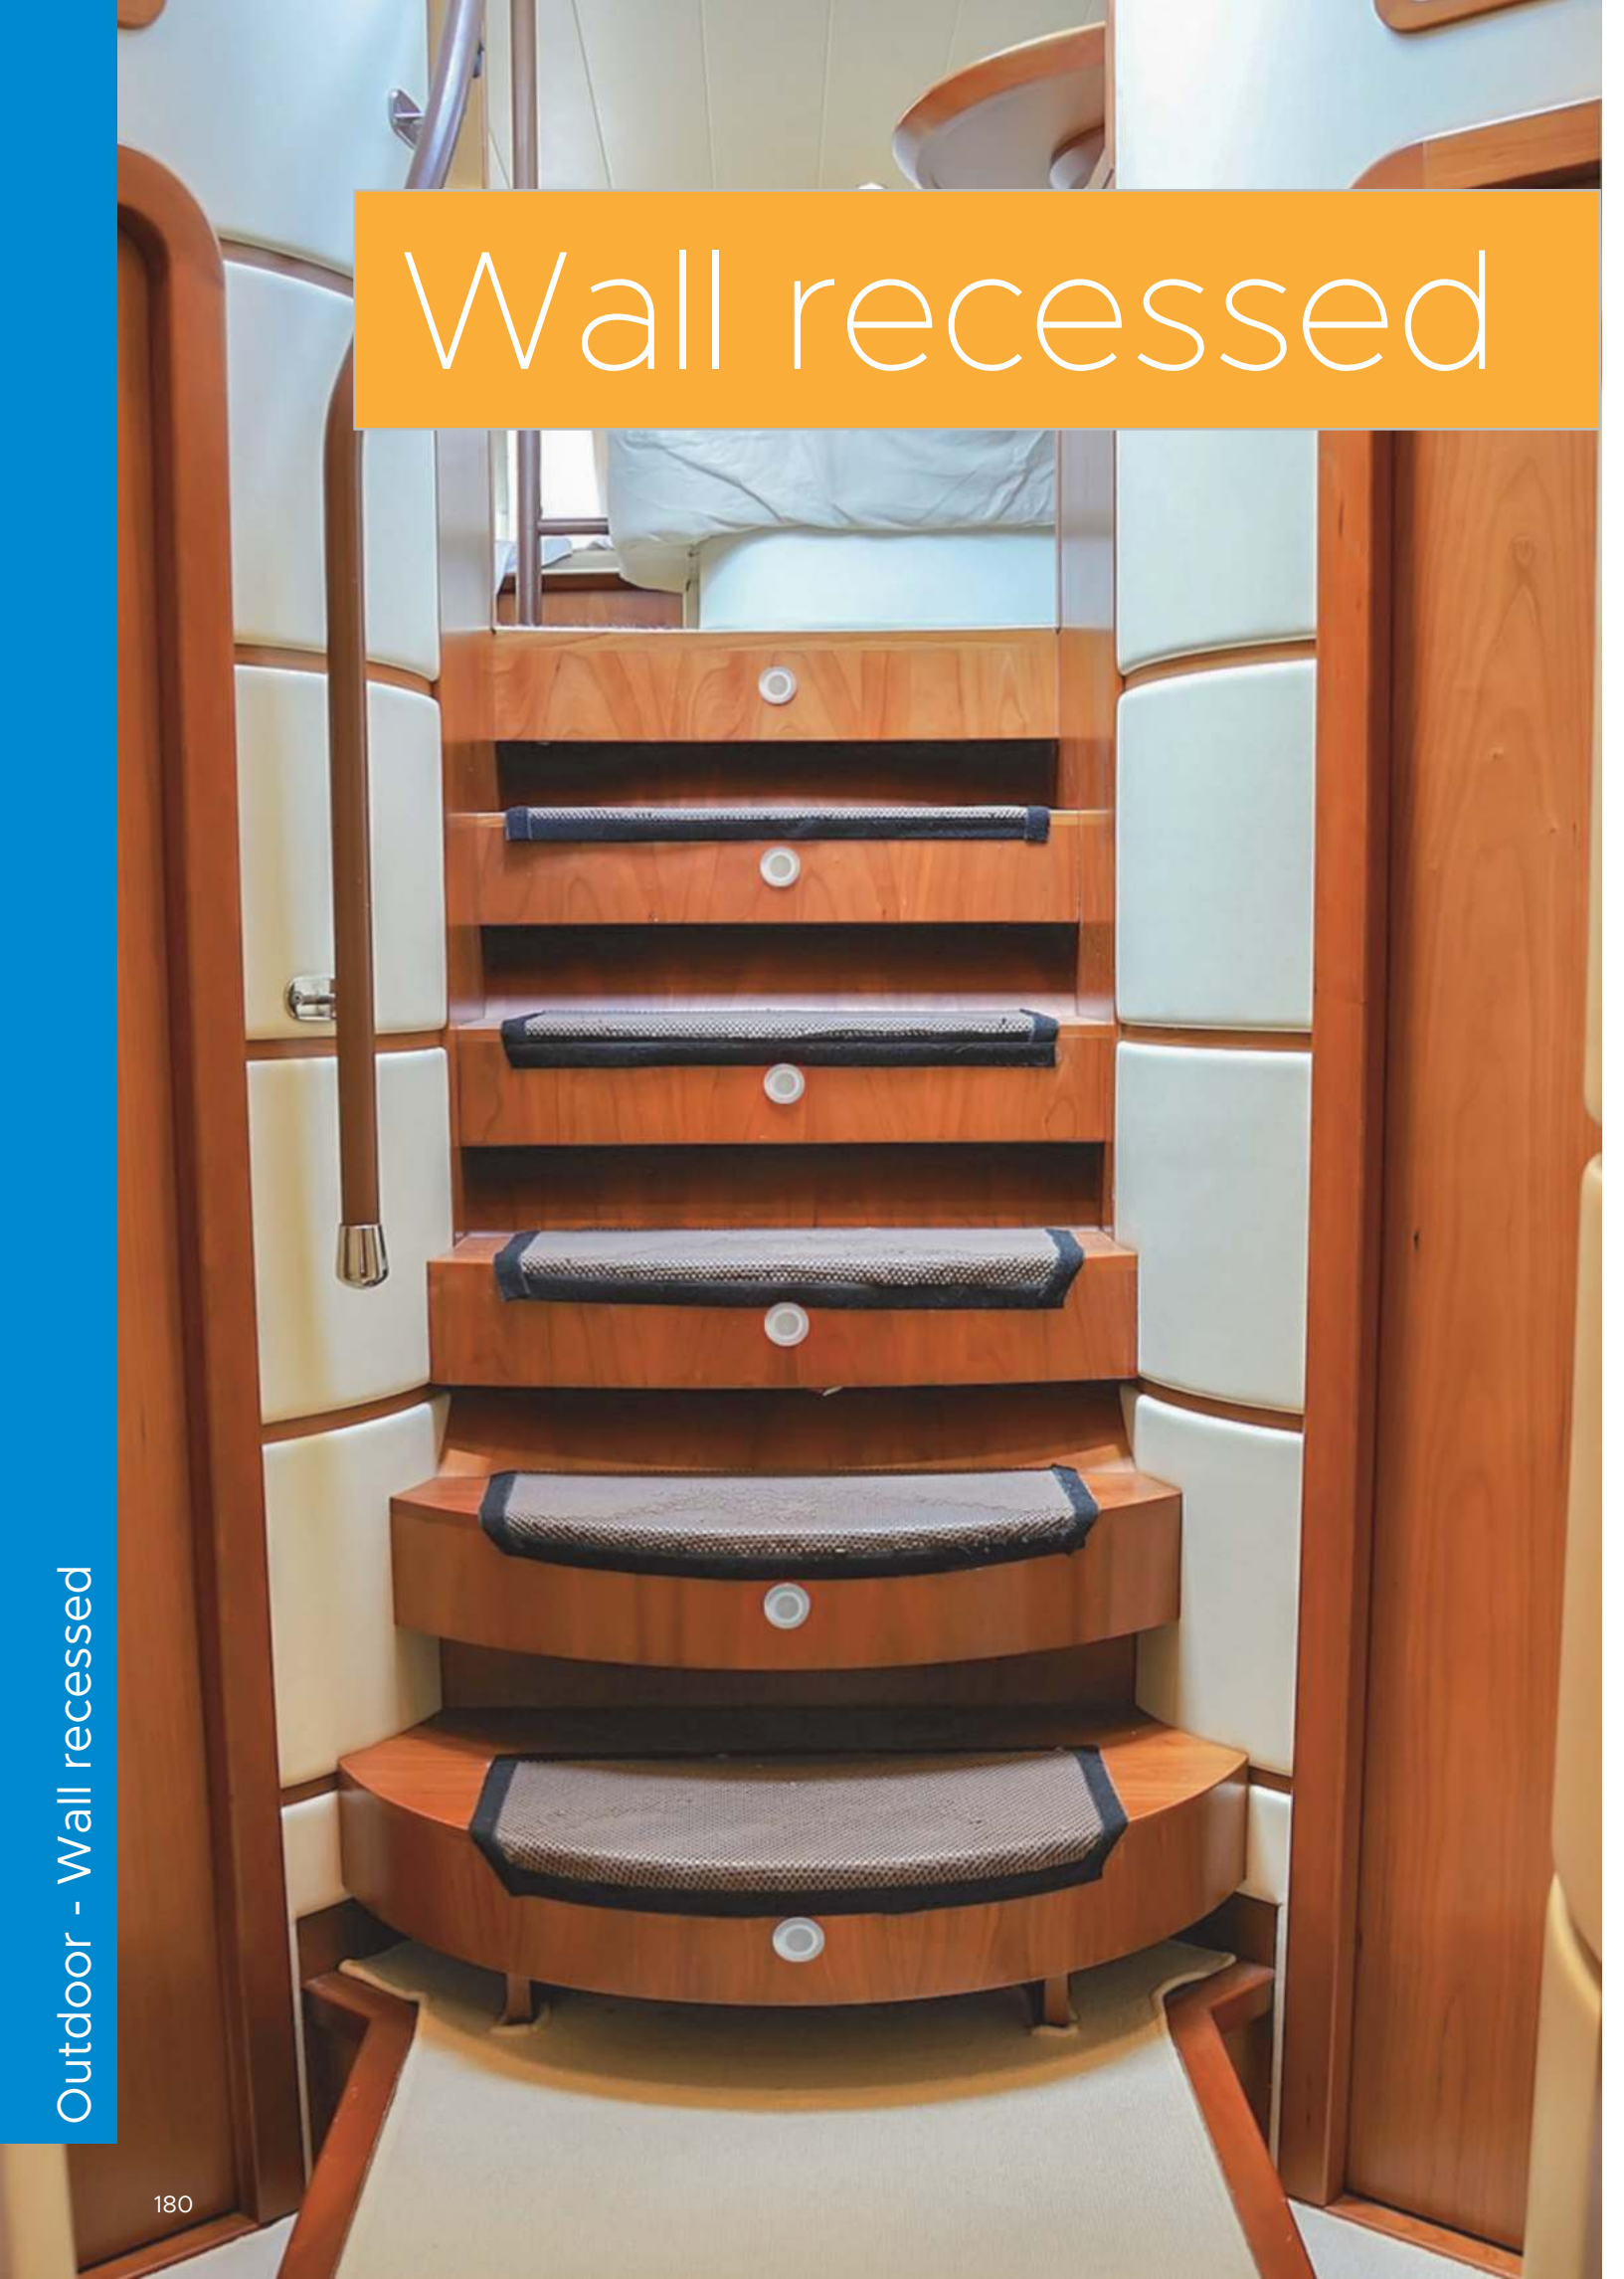

Wall recessed

Outdoor - Wall recessed