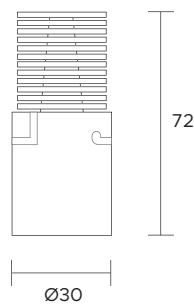

Ø40 mm

POWER SUPPLY	max 6W - max 500mA
CODE	AV02266GN
LED COLOUR	C - Cool white 5000°K N - Natural white 4000°K W - Warm white 3000°K H - Warm white 3000°K - CR190 Y - Warm white 2700°K A - Amber
OPTICS	<table border="0"> <tr> <td>N</td> <td>M</td> <td>W</td> </tr> <tr> <td></td> <td></td> <td></td> </tr> <tr> <td>15°</td> <td>25°</td> <td>35°</td> </tr> </table>
FINISHES	W - White G - Grey B - Black
LUMEN OUTPUT SOURCE	450lm (3000°K, 500mA)
DELIVERED LUMEN OUTPUT	380lm (3000°K, 500mA, 35°)
LED NUMBER	3 power LEDs
MATERIAL	body in anodized aluminium, flange in painted aluminium
DRIVER	not included
POWER CABLE	includes 0,5 mt FEP 2 x 0,35 cable
WIRING	in series
MOUNTING	recessed (ceiling)
ACCESSORIES	see pag. 70
NOTES	other RAL on request