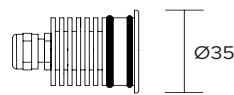

POWER SUPPLY	max 2W - max 500mA
CODE	AV01279GN
LED COLOUR	C - Cool white 5500°K N - Natural white 4000°K W - Warm white 3000°K H - Warm white 3000°K - CRI90 Y - Warm white 2700°K A - Amber R - Red G - Green B - Blue
OPTICS	 Asymmetric
FINISHES	G - Grey B - Black
LUMEN OUTPUT SOURCE	150lm (3000°K, 500mA)
DELIVERED LUMEN OUTPUT	120lm (3000°K, 500mA, 45° Asy.)
LED NUMBER	1 power LED
MATERIAL	body and flange in anodized aluminium
DRIVER	not included
POWER CABLE	includes 1,5 mt Sub4 FROST-UV 2 x 0,50 cable
WIRING	in series
MOUNTING	recessed (wall)
ACCESSORIES	outer case code: AV01214GN
NOTES	24V version on request