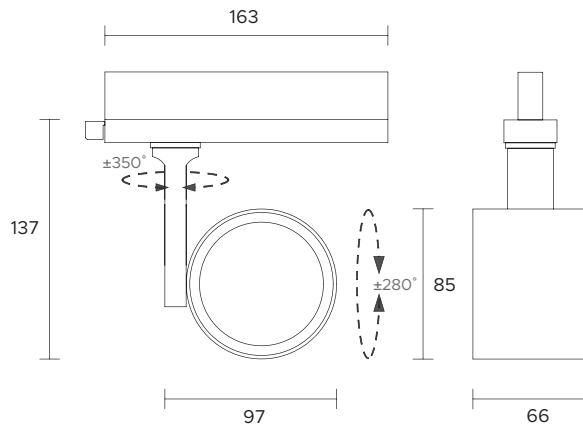

POWER SUPPLY	max 18W - 220V/240V
CODE	AV02310GN
LED COLOUR	C - Cool white 5000°K N - Natural white 4000°K W - Warm white 3000°K H - Warm white 3000°K - CRI90 Y - Warm white 2700°K
OPTICS	N 10°
FINISHES	W - White B - Black
LUMEN OUTPUT SOURCE	2550lm (3000°K, 500mA)
DELIVERED LUMEN OUTPUT	1800lm (3000°K, 500mA, 10°)
LED NUMBER	1 power LED multichip
MATERIAL	painted aluminium
DRIVER	included
POWER CABLE	
MOUNTING	ceiling, wall track