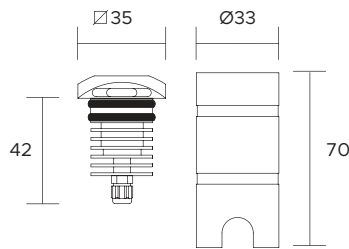

POWER SUPPLY	max 2W - max 500mA
CODE	AV01232GN AV01237GN AV01242GN AV01247GN
LED COLOUR	C - Cool white 5500°K N - Natural white 4000°K W - Warm white 3000°K H - Warm white 3000°K - CRI90 Y - Warm white 2700°K A - Amber R - Red G - Green B - Blue
FINISHES	G - Grey B - Black
LUMEN OUTPUT SOURCE	150lm (3000°K, 500mA)
DELIVERED LUMEN OUTPUT	90lm (3000°K, 500mA)
LED NUMBER	1 power LED
MATERIAL	body and head in anodized aluminium
DRIVER	not included
POWER CABLE	includes 1,5 mt Sub4 FROST-UV 2 x 0,50 cable
WIRING	in series
MOUNTING	recessed (ceiling, wall, floor)
ACCESSORIES	outer case code: AV01214GN
NOTES	24V version on request