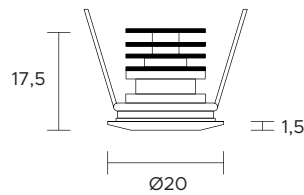

Ø 17mm

| | | | | | | | | | | | | | | | | |
|-------------------------------|--|-----|---------|-------|---|---|--|--|--|--|--|-----|-----|-----|---------|-------|
| POWER SUPPLY | max 1W - max 350mA | | | | | | | | | | | | | | | |
| CODE | AV02160GN | | | | | | | | | | | | | | | |
| LED COLOUR | C - Cool white 5500°K N - Natural white 4000°K W - Warm white 3000°K H - Warm white 3000°K - CRI90 Y - Warm white 2700°K A - Amber | | | | | | | | | | | | | | | |
| OPTICS | <table border="0"> <tr> <td>M</td> <td>W</td> <td>X</td> <td>E</td> <td>D</td> </tr> <tr> <td></td> <td></td> <td></td> <td></td> <td></td> </tr> <tr> <td>20°</td> <td>35°</td> <td>50°</td> <td>20°x45°</td> <td>Diff.</td> </tr> </table> | M | W | X | E | D | | | | | | 20° | 35° | 50° | 20°x45° | Diff. |
| M | W | X | E | D | | | | | | | | | | | | |
| | | | | | | | | | | | | | | | | |
| 20° | 35° | 50° | 20°x45° | Diff. | | | | | | | | | | | | |
| FINISHES | W - White G - Grey B - Black | | | | | | | | | | | | | | | |
| LUMEN OUTPUT SOURCE | 110lm (3000°K, 350mA) | | | | | | | | | | | | | | | |
| DELIVERED LUMEN OUTPUT | 100lm (3000°K, 350mA, 50°) | | | | | | | | | | | | | | | |
| LED NUMBER | 1 power LED | | | | | | | | | | | | | | | |
| MATERIAL | body in anodized aluminium, flange in anodized or painted aluminium | | | | | | | | | | | | | | | |
| DRIVER | not included. | | | | | | | | | | | | | | | |
| POWER CABLE | includes 0,5 mt FEP 2 x 0,35 cable | | | | | | | | | | | | | | | |
| WIRING | in series | | | | | | | | | | | | | | | |
| MOUNTING | recessed (ceiling, wall, bottom up) | | | | | | | | | | | | | | | |
| NOTES | other RAL on request | | | | | | | | | | | | | | | |