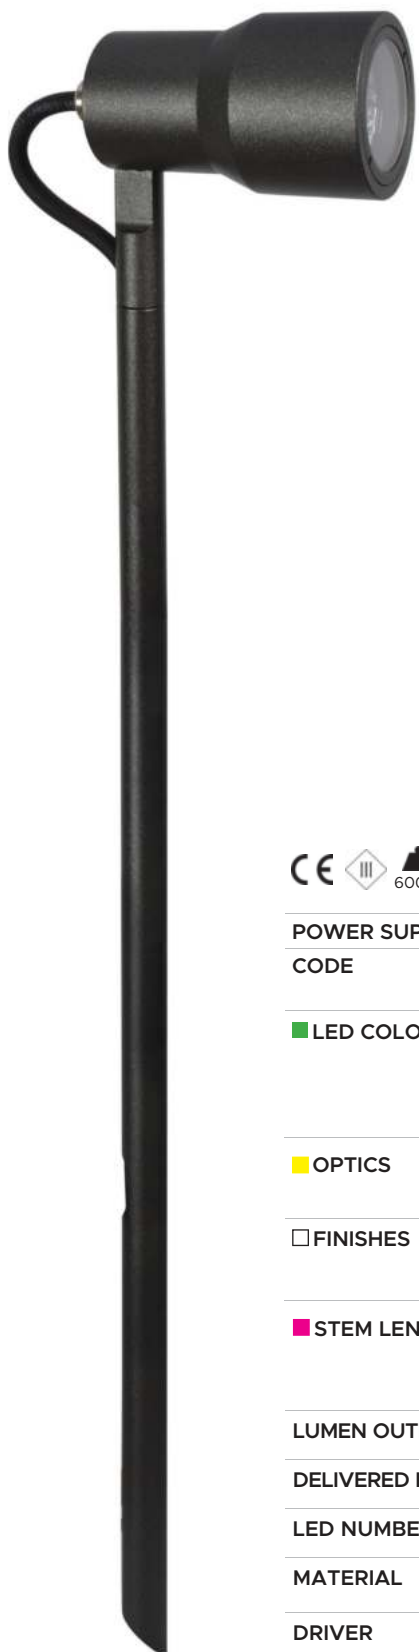

POWER SUPPLY	max 9W - max 500mA	
CODE	AV01365GN, AV01460GN AV01355GN, AV01364GN	with spike with base
LED COLOUR	C - Cool white 5000°K N - Natural white 4000°K W - Warm white 3000°K H - Warm white 3000°K - CRI90 Y - Warm white 2700°K	
OPTICS	<table border="0"> <tr> <td>M</td> <td>W</td> <td>X</td> </tr> <tr> <td></td> <td></td> <td></td> </tr> <tr> <td>24°</td> <td>36°</td> <td>60°</td> </tr> </table>	
FINISHES	M - Marble green K - Corten G - Grey	
STEM LENGHT	1 - 200mm - AV01365GN, AV01355GN 2 - 350mm - AV01365GN, AV01355GN 3 - 500mm - AV01460GN, AV01365GN 4 - 650mm - AV01460GN, AV01365GN	
LUMEN OUTPUT SOURCE	1200lm (3000°K, 500mA)	
DELIVERED LUMEN OUTPUT	1010lm (3000°K, 500mA, 36°)	
LED NUMBER	1 power LED multichip	
MATERIAL	head in painted aluminium stem in painted inox AISI 316L	
DRIVER	not included	
POWER CABLE	includes 1,5 mt Sub4 FROST- UV 2 x 0,50	
WIRING	in series	
MOUNTING	fixing (floor)	
NOTES	other RAL on request 24V version on request