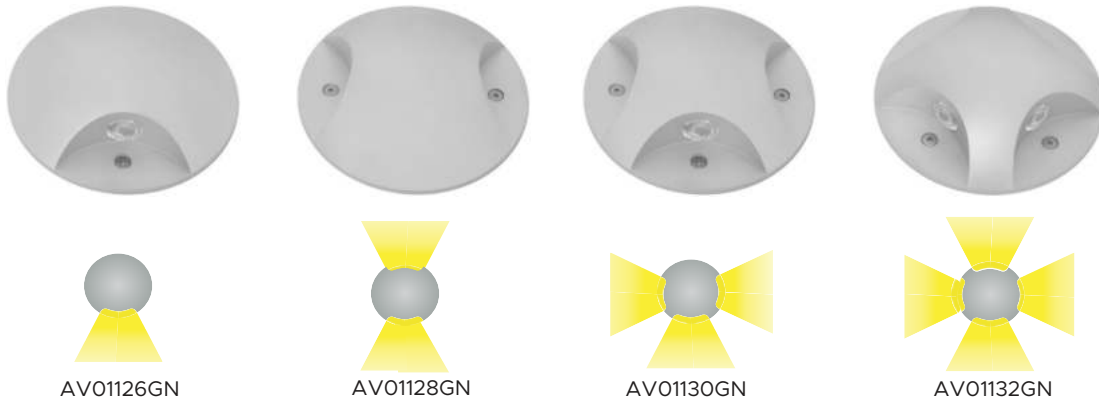

POWER SUPPLY	max 2W - 220V/240V
CODE	AV01126GN AV01128GN AV01130GN AV01132GN
LED COLOUR	C - Cool white 5500°K N - Natural white 4000°K W - Warm white 3000°K H - Warm white 3000°K - CRI90 Y - Warm white 2700°K A - Amber R - Red G - Green B - Blue
OPTICS	<table border="0"> <tr> <td>N</td> <td>M</td> <td>W</td> <td>X</td> <td>E</td> <td>T</td> <td>D</td> </tr> <tr> <td></td> <td></td> <td></td> <td></td> <td></td> <td></td> <td></td> </tr> <tr> <td>10°</td> <td>25°</td> <td>40°</td> <td>60°</td> <td>30°x65°</td> <td>110°</td> <td>Diff.</td> </tr> </table>
FINISHES	G - Grey B - Black
LUMEN OUTPUT SOURCE	150lm (3000°K, 500mA) - AV01126GN
DELIVERED LUMEN OUTPUT	120lm (3000°K, 500mA, 40°) - AV01126GN
LED NUMBER	1 power LED - AV01126GN
MATERIAL	body and head in anodized aluminium
DRIVER	included
POWER CABLE	includes 1,5 mt Sub4 FROST-UV 2 x 0,50 cable
MOUNTING	recessed (floor)
ACCESSORIES	outer case code: AV01425GN
NOTES	24V version on request