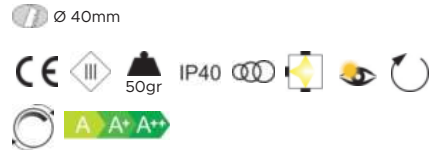

POWER SUPPLY	max 3W - max 700mA
CODE	AV02089GN
LED COLOUR	C - Cool white 5500°K N - Natural white 4000°K W - Warm white 3000°K H - Warm white 3000°K - CRI90 Y - Warm white 2700°K A - Amber
OPTICS	<table border="1"> <tr> <td>N</td> <td>M</td> <td>W</td> <td>X</td> <td>E</td> </tr> <tr> <td>10°</td> <td>25°</td> <td>40°</td> <td>60°</td> <td>30°x65°</td> </tr> </table>
FINISHES	G - Grey B - Black
LUMEN OUTPUT SOURCE	190lm (3000°K, 700mA)
DELIVERED LUMEN OUTPUT	175lm (3000°K, 700mA, 40°)
LED NUMBER	1 power LED
MATERIAL	body and flange in anodized aluminium
DRIVER	not included
POWER CABLE	includes 0,5 mt FEP 2 x 0,35 cable
WIRING	in series
MOUNTING	recessed (ceiling, wall, bottom up)
NOTES	other finishes on request

POWER SUPPLY	max 3W - max 350mA
CODE	AV02090GN
LED COLOUR	C - Cool white 5500°K N - Natural white 4000°K W - Warm white 3000°K H - Warm white 3000°K - CRI90 Y - Warm white 2700°K A - Amber
OPTICS	<table border="1"> <tr> <td>N</td> <td>M</td> <td>W</td> <td>E</td> </tr> <tr> <td>10°</td> <td>25°</td> <td>30°</td> <td>40°x17°</td> </tr> </table>
FINISHES	G - Grey B - Black
LUMEN OUTPUT SOURCE	330lm (3000°K, 350mA)
DELIVERED LUMEN OUTPUT	250lm (3000°K, 350mA, 30°)
LED NUMBER	3 power LEDs
MATERIAL	body and flange in anodized aluminium
DRIVER	not included
POWER CABLE	includes 0,5 mt FEP 2 x 0,35 cable
WIRING	in series
MOUNTING	recessed (ceiling, wall, bottom up)
NOTES	other finishes on request