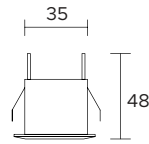

36x304 mm

POWER SUPPLY	max 18W - max 500mA
CODE	AV02250GN
LED COLOUR	C - Cool white 5500°K N - Natural white 4000°K W - Warm white 3000°K H - Warm white 3000°K - CRI90 Y - Warm white 2700°K A - Amber
FINISHES	W - White G - Grey B - Black
OPTICS	<table border="1"> <tr> <td>N</td> <td>M</td> <td>W</td> <td>X</td> <td>E</td> </tr> <tr> <td></td> <td></td> <td></td> <td></td> <td></td> </tr> <tr> <td>10°</td> <td>25°</td> <td>40°</td> <td>60°</td> <td>30°x65°</td> </tr> </table>
LUMEN OUTPUT SOURCE	1350lm (3000°K, 500mA)
DELIVERED LUMEN OUTPUT	1300lm (3000°K, 500mA, 40°)
LED NUMBER	9 power LEDs
MATERIAL	anodized or painted aluminium
DRIVER	not included
POWER CABLE	includes 0,5 mt Liyy 2 x 0,50 cable
WIRING	in series
MOUNTING	recessed (ceiling, wall)
NOTES	other RAL on request

36x494 mm

POWER SUPPLY	max 30W - max 500mA
CODE	AV02251GN
LED COLOUR	C - Cool white 5500°K N - Natural white 4000°K W - Warm white 3000°K H - Warm white 3000°K - CRI90 Y - Warm white 2700°K A - Amber
FINISHES	W - White G - Grey B - Black
OPTICS	<table border="1"> <tr> <td>N</td> <td>M</td> <td>W</td> <td>X</td> <td>E</td> </tr> <tr> <td></td> <td></td> <td></td> <td></td> <td></td> </tr> <tr> <td>10°</td> <td>25°</td> <td>40°</td> <td>60°</td> <td>30°x65°</td> </tr> </table>
LUMEN OUTPUT SOURCE	2250lm (3000°K, 500mA)
DELIVERED LUMEN OUTPUT	1720lm (3000°K, 500mA, 40°)
LED NUMBER	15 power LEDs
MATERIAL	anodized or painted aluminium
DRIVER	not included
POWER CABLE	includes 0,5 mt Liyy 2 x 0,50 cable
WIRING	in series
MOUNTING	recessed (ceiling, wall)
NOTES	other RAL on request