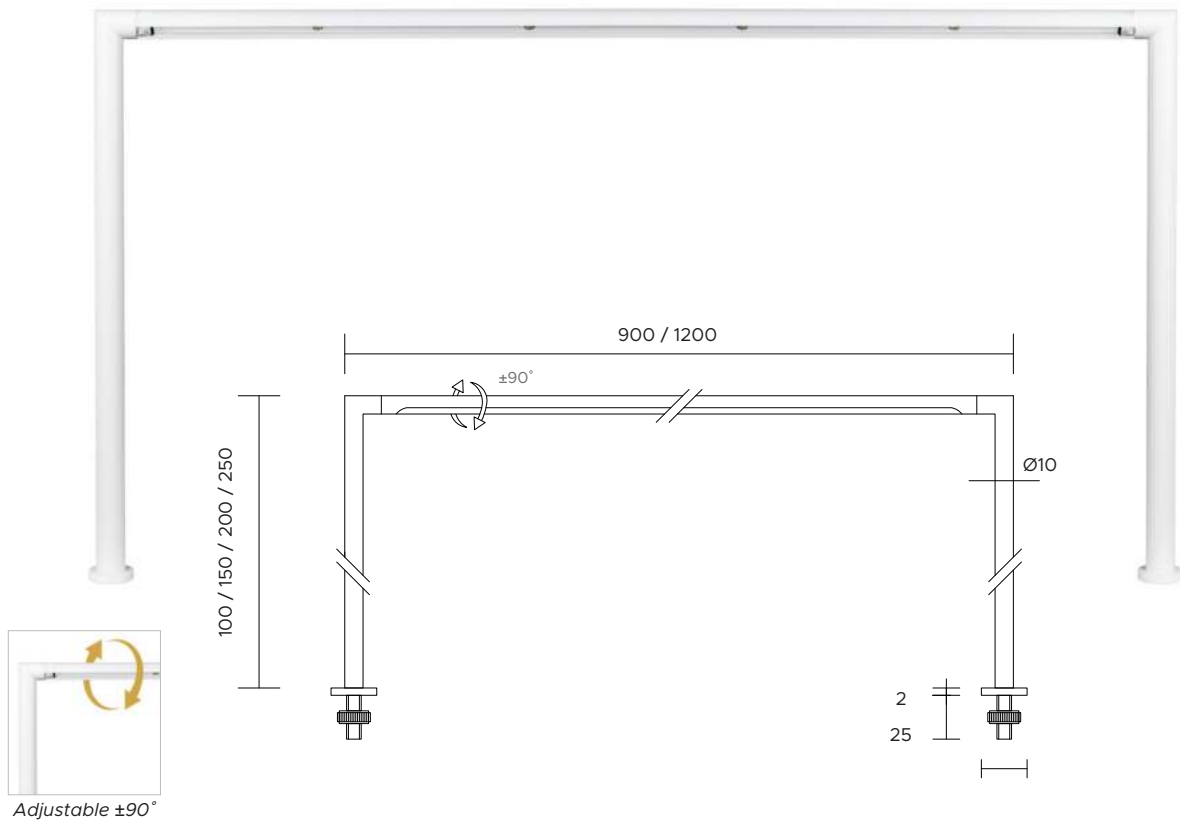

Adjustable $\pm 90^\circ$

Ø9 mm

POWER SUPPLY	max 12W - max 350mA
CODE	AV02321GN
LED COLOUR	C - Cool white 5500°K N - Natural white 4000°K W - Warm white 3000°K H - Warm white 3000°K - CRI90 Y - Warm white 2700°K
OPTICS	110°
FINISHES	w - White G - Grey B - Black
STEM LENGTH	1 - 100mm 2 - 150mm 3 - 200mm 4 - 250mm
LUMEN OUTPUT SOURCE	1320lm (3000°K, 350mA)
DELIVERED LUMEN OUTPUT	1230lm (3000°K, 350mA, 110°)
LED NUMBER	12 power LEDs
MATERIAL	body in painted aluminium
DRIVER	not included
POWER CABLE	includes 0,5 mt FEP 2 x 0,35 cable
WIRING	in series
MOUNTING	surface (floor fixing)
NOTES	other RAL on request, customizable sizes on request

POWER SUPPLY	max 16W - max 350mA
CODE	AV02322GN
LED COLOUR	C - Cool white 5500°K N - Natural white 4000°K W - Warm white 3000°K H - Warm white 3000°K - CRI90 Y - Warm white 2700°K
OPTICS	110°
FINISHES	w - White G - Grey B - Black
STEM LENGTH	1 - 100mm 2 - 150mm 3 - 200mm 4 - 250mm
LUMEN OUTPUT SOURCE	1760lm (3000°K, 350mA)
DELIVERED LUMEN OUTPUT	1640lm (3000°K, 350mA, 110°)
LED NUMBER	16 power LEDs
MATERIAL	body in painted aluminium
DRIVER	not included
POWER CABLE	includes 0,5 mt FEP 2 x 0,35 cable
WIRING	in series
MOUNTING	surface (floor fixing)
NOTES	other RAL on request, customizable sizes on request