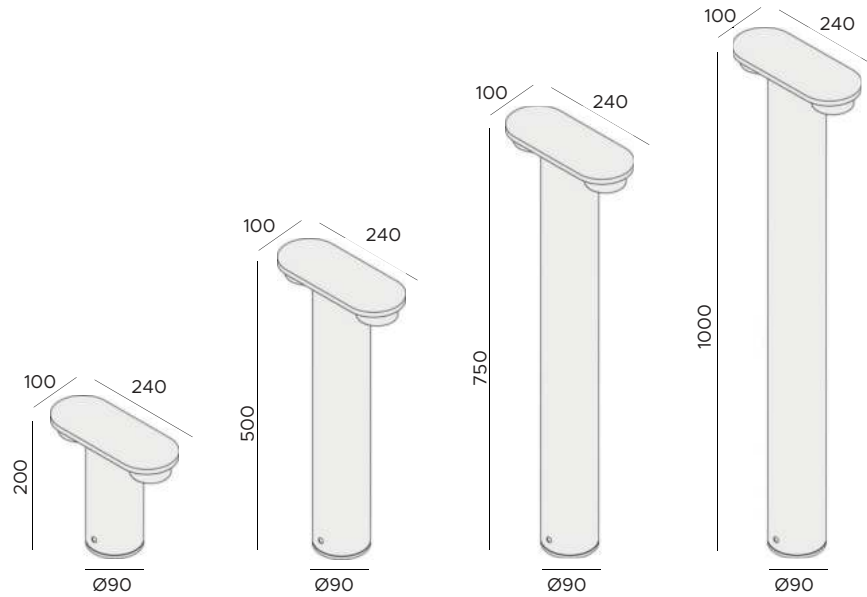

| | | | | | | | | | | | | | |
|-------------------------------|--|-----------------|-----------------|-----------------|-----------|-----------------|-----------------|-----------|-----------------|-----------------|------------|-----------------|-----------------|
| POWER SUPPLY | max 12W - 220V/240V | | | | | | | | | | | | |
| CODE | AV01547GN, AV01548GN, AV01549GN, AV01550GN AV01552GN, AV01553GN, AV01554GN, AV01551GN | | | | | | | | | | | | |
| LED COLOUR | N - Natural white 4000°K W - Warm white 3000°K H - Warm white 3000°K - CRI90 Y - Warm white 2700°K | | | | | | | | | | | | |
| OPTICS | <table border="0"> <tr> <td style="text-align: center;">A</td> <td style="text-align: center;">D</td> </tr> <tr> <td style="text-align: center;"></td> <td style="text-align: center;"></td> </tr> <tr> <td style="text-align: center;">Asymmetric</td> <td style="text-align: center;">Diffused</td> </tr> </table> | A | D | | | Asymmetric | Diffused | | | | | | |
| A | D | | | | | | | | | | | | |
| | | | | | | | | | | | | | |
| Asymmetric | Diffused | | | | | | | | | | | | |
| FINISHES | M - Marble green K - Corten G - Grey B - Black | | | | | | | | | | | | |
| BODY LENGHT | <table border="0"> <tr> <td>1 - 200mm</td> <td>- AV01547GN (A)</td> <td>- AV01552GN (D)</td> </tr> <tr> <td>2 - 500mm</td> <td>- AV01548GN (A)</td> <td>- AV01553GN (D)</td> </tr> <tr> <td>3 - 750mm</td> <td>- AV01549GN (A)</td> <td>- AV01554GN (D)</td> </tr> <tr> <td>4 - 1000mm</td> <td>- AV01550GN (A)</td> <td>- AV01551GN (D)</td> </tr> </table> | 1 - 200mm | - AV01547GN (A) | - AV01552GN (D) | 2 - 500mm | - AV01548GN (A) | - AV01553GN (D) | 3 - 750mm | - AV01549GN (A) | - AV01554GN (D) | 4 - 1000mm | - AV01550GN (A) | - AV01551GN (D) |
| 1 - 200mm | - AV01547GN (A) | - AV01552GN (D) | | | | | | | | | | | |
| 2 - 500mm | - AV01548GN (A) | - AV01553GN (D) | | | | | | | | | | | |
| 3 - 750mm | - AV01549GN (A) | - AV01554GN (D) | | | | | | | | | | | |
| 4 - 1000mm | - AV01550GN (A) | - AV01551GN (D) | | | | | | | | | | | |
| LUMEN OUTPUT SOURCE | 1730lm/mt (3000°K) | | | | | | | | | | | | |
| DELIVERED LUMEN OUTPUT | 1560lm/mt (3000°K, 350mA, Asymmetric) | | | | | | | | | | | | |
| LED NUMBER | 1 power LED multichip | | | | | | | | | | | | |
| MATERIAL | body and base in painted AISI 316L, head in anodized and painted aluminium | | | | | | | | | | | | |
| DRIVER | included | | | | | | | | | | | | |
| POWER CABLE | | | | | | | | | | | | | |
| WIRING | | | | | | | | | | | | | |
| MOUNTING | fixing (floor) | | | | | | | | | | | | |
| ACCESSORIES | | | | | | | | | | | | | |
| NOTES | other RAL on request | | | | | | | | | | | | |