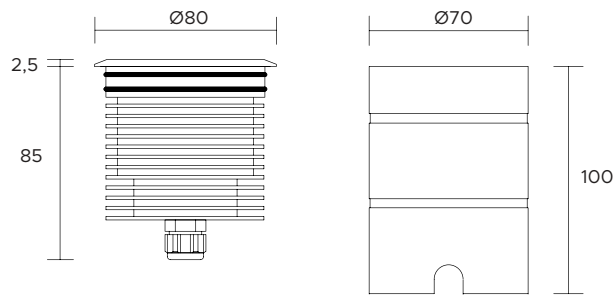

POWER SUPPLY	max 6W - max 350mA
CODE	AV01080GN
LED COLOUR	C - Cool white 5000°K N - Natural white 4000°K W - Warm white 3000°K H - Warm white 3000°K - CRI90 Y - Warm white 2700°K
OPTICS	<table border="0"> <tr> <td>N</td> <td>M</td> <td>W</td> <td>D</td> </tr> <tr> <td></td> <td></td> <td></td> <td></td> </tr> <tr> <td>15°</td> <td>25°</td> <td>40°</td> <td>Diff.</td> </tr> </table>
FINISHES	I - Inox AISI 316L
LUMEN OUTPUT SOURCE	890lm (3000°K, 350mA)
DELIVERED LUMEN OUTPUT	650lm (3000°K, 350mA, 40°)
LED NUMBER	1 power LED multichip
MATERIAL	body in anodized aluminium, flange in Inox AISI 316L
DRIVER	not included
POWER CABLE	includes 1,5 mt Sub4 FROST-UV 2 x 0,50 cable
WIRING	in series
MOUNTING	recessed (floor)
ACCESSORIES	outer case code: AV01412GN
NOTES	hex louver on request