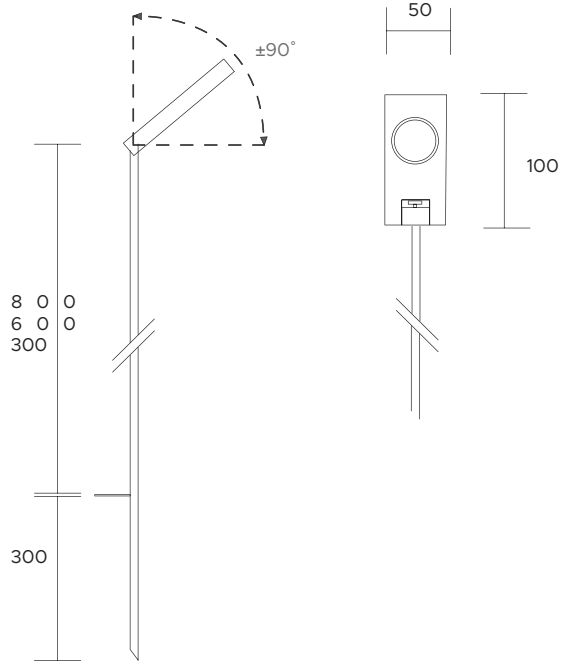

POWER SUPPLY	max 6W - max 700mA
CODE	AV01493GN, AV01494GN, AV01495GN
LED COLOUR	C - Cool white 5000°K N - Natural white 4000°K W - Warm white 3000°K H - Warm white 3000°K - CRI90 Y - Warm white 2700°K
FINISHES SPOTLIGHT	M - Marble green K - Corten G - Grey
OPTICS	<table border="0"> <tr> <td>N</td> <td>M</td> <td>W</td> </tr> <tr> <td></td> <td></td> <td></td> </tr> <tr> <td>15°</td> <td>25°</td> <td>40°</td> </tr> </table>
STEM LENGHT	1 - 300mm - AV01493GN 2 - 600mm - AV01494GN 3 - 800mm - AV01495GN
LUMEN OUTPUT SOURCE	800lm (3000°K, 700mA)
DELIVERED LUMEN OUTPUT	430lm (3000°K, 700mA, 25°)
LED NUMBER	1 power LED multichip
MATERIAL	head in painted aluminium stem in painted inox AISI 316L
DRIVER	not included
POWER CABLE	includes 2 mt Sub4 FROST- UV 2 x 0,50 cable
WIRING	in series
MOUNTING	fixing (floor)
NOTES	24V version on request