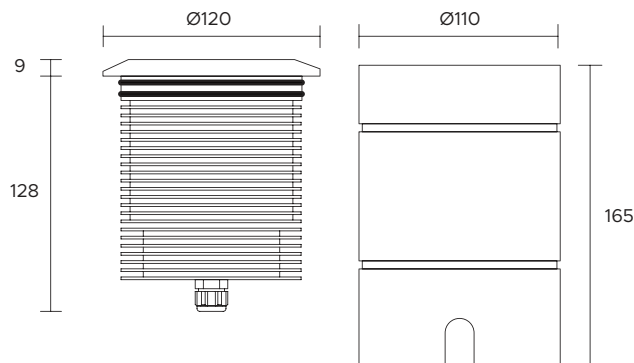

POWER SUPPLY	max 20W - max 500mA
CODE	AV01083GN
LED COLOUR	C - Cool white 5000°K N - Natural white 4000°K W - Warm white 3000°K H - Warm white 3000°K - CRI90 Y - Warm white 2700°K
OPTICS	<table border="0"> <tr> <td>N</td> <td>M</td> <td>W</td> <td>D</td> </tr> <tr> <td></td> <td></td> <td></td> <td></td> </tr> <tr> <td>15°</td> <td>25°</td> <td>40°</td> <td>Diff.</td> </tr> </table>
FINISHES	I - Inox AISI 316L
LUMEN OUTPUT SOURCE	2480lm (3000°K, 500mA)
DELIVERED LUMEN OUTPUT	1940lm (3000°K, 500mA, 40°)
LED NUMBER	1 power LED multichip
MATERIAL	body in anodized aluminium, flange in Inox AISI 316L
DRIVER	not included
POWER CABLE	includes 1,5 mt Sub4 FROST-UV 2 x 0.50 cable
WIRING	in series
MOUNTING	recessed (floor)
ACCESSORIES	outer case code: AV01414GN
NOTES