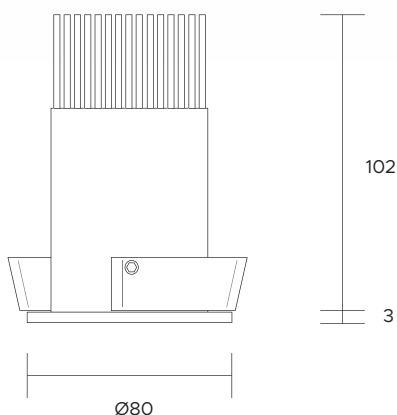

Ø 72mm

POWER SUPPLY	max 12W - max 350mA
CODE	AV02078GN
LED COLOUR	C - Cool white 5000°K N - Natural white 4000°K W - Warm white 3000°K H - Warm white 3000°K - CRI90 Y - Warm white 2700°K
OPTICS	<table border="1"> <tr> <td>N</td> <td>M</td> <td>W</td> </tr> <tr> <td>15°</td> <td>25°</td> <td>40°</td> </tr> </table>
FINISHES	W - White G - Grey B - Black K - Corten
LUMEN OUTPUT SOURCE	1730lm (3000°K, 350mA)
DELIVERED LUMEN OUTPUT	1480lm (3000°K, 350mA, 40°)
LED NUMBER	1 power LED multichip
MATERIAL	body in anodized aluminium, flange in painted aluminium
DRIVER	not included
POWER CABLE	includes 0,5 mt Liyy 2 x 0,50 cable
WIRING	in series
MOUNTING	recessed (ceiling)
NOTES	other RAL on request