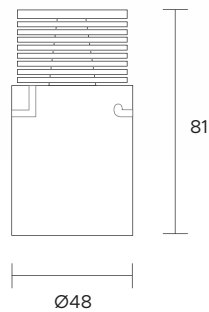

Ø60 mm

POWER SUPPLY	max 9W - max 700mA
CODE	AV02267GN
LED COLOUR	- C - Cool white 5500°K - N - Natural white 4000°K - W - Warm white 3000°K - H - Warm white 3000°K - CRI90 - Y - Warm white 2700°K - A - Amber
OPTICS	<table style="margin-left: auto; margin-right: auto;"> <tr> <td style="text-align: center;">N</td> <td style="text-align: center;">M</td> <td style="text-align: center;">W</td> </tr> <tr> <td style="text-align: center;"></td> <td style="text-align: center;"></td> <td style="text-align: center;"></td> </tr> <tr> <td style="text-align: center;">15°</td> <td style="text-align: center;">25°</td> <td style="text-align: center;">40°</td> </tr> </table>
FINISHES	- W - White - G - Grey - B - Black
LUMEN OUTPUT SOURCE	570lm (3000°K, 700mA)
DELIVERED LUMEN OUTPUT	460lm (3000°K, 700mA, 40°)
LED NUMBER	3 power LEDs
MATERIAL	body in anodized aluminium, flange in painted aluminium
DRIVER	not included
POWER CABLE	includes 0,5 mt FEP 2 x 0,35 cable
WIRING	in series
MOUNTING	recessed (ceiling)
ACCESSORIES	see pag. 70
NOTES	other RAL on request