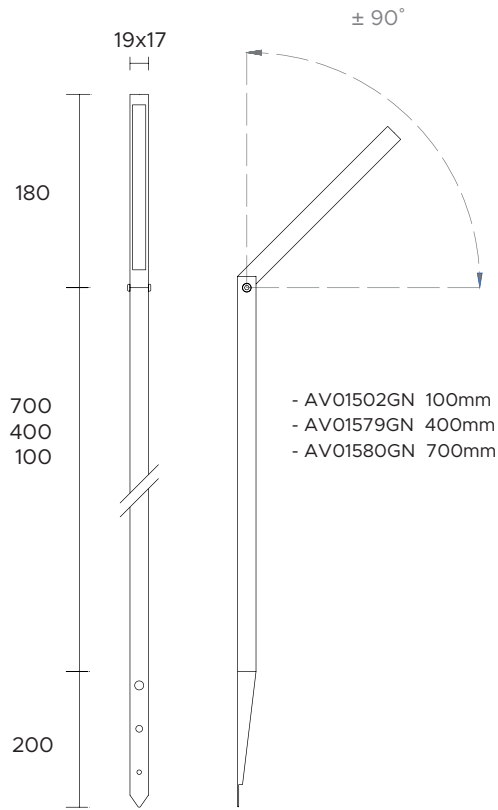

POWER SUPPLY	15W/mt - 24V
CODE	AV01502GN, AV01579GN, AV01580GN
LED COLOUR	N - Natural white 4000°K W - Warm white 3000°K
OPTICS	D 160° Diffused
FINISHES	M - Marble green K - Corten G - Grey B - Black
LUMEN OUTPUT SOURCE	1000lm/mt (3000°K)
DELIVERED LUMEN OUTPUT	1000lm/mt (3000°K, 160° Diff.)
MATERIAL	body in painted inox AISI 316L
DRIVER	not included
POWER CABLE	includes 2 mt Sub4 FROST-UV 2 x 0,50 cable
WIRING	in parallel
MOUNTING	fixing (floor)
NOTES	other RAL on request