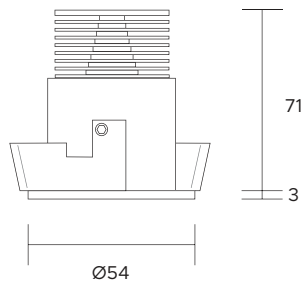

Ø 48mm

POWER SUPPLY	max 9W - max 500mA
CODE	AV02001GN
LED COLOUR	C - Cool white 5000°K N - Natural white 4000°K W - Warm white 3000°K H - Warm white 3000°K - CRI90 Y - Warm white 2700°K
OPTICS	M W X 24° 36° 60°
FINISHES	W - White G - Grey B - Black K - Corten
FILTERS	1 - Honeycomb louver
LUMEN OUTPUT SOURCE	1200lm (3000°K, 500mA)
DELIVERED LUMEN OUTPUT	1080lm (3000°K, 500mA, 36°)
LED NUMBER	1 power LED multichip
MATERIAL	body in anodized aluminium, flange in painted aluminium
DRIVER	not included
POWER CABLE	includes 0,5 mt FEP 2 x 0,35 cable
WIRING	in series
MOUNTING	recessed (ceiling)
NOTES	other RAL on request