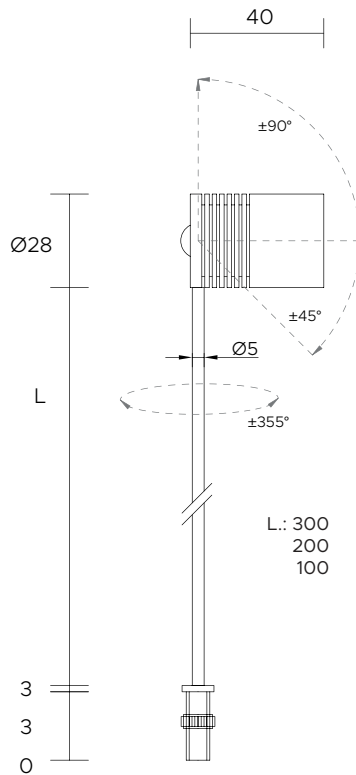

Ø 10mm

POWER SUPPLY	max 3W - max 350mA
CODE	AV02222GN
LED COLOUR	C - Cool white 5500°K N - Natural white 4000°K W - Warm white 3000°K H - Warm white 3000°K - CRI90 Y - Warm white 2700°K A - Amber
OPTICS	<table border="1"> <tr> <td>N</td> <td>M</td> <td>W</td> <td>E</td> </tr> <tr> <td></td> <td></td> <td></td> <td></td> </tr> <tr> <td>15°</td> <td>25°</td> <td>30°</td> <td>40°x17°</td> </tr> </table>
FINISHES	G - Grey B - Black
STEM LENGHT	1 - 100mm 2 - 200mm 3 - 300mm
LUMEN OUTPUT SOURCE	330lm (3000°K, 350mA)
DELIVERED LUMEN OUTPUT	250lm (3000°K, 350mA, 30°)
LED NUMBER	3 power LEDs
MATERIAL	body and stem in anodized aluminium
DRIVER	not included
POWER CABLE	includes 0,5 mt FEP 2 x 0,35 cable
WIRING	in series
MOUNTING	surface (ceiling, wall, bottom up)
NOTES	other finishes on request