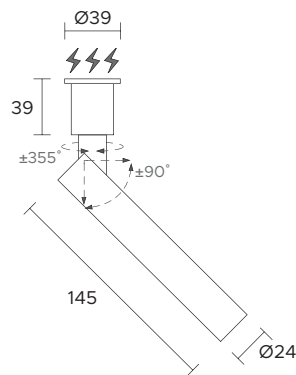

POWER SUPPLY	max 4W - max 1200mA
CODE	AV02283GN
LED COLOUR	C - Cool white 5500°K N - Natural white 4000°K W - Warm white 3000°K H - Warm white 3000°K - CRI90 Y - Warm white 2700°K
OPTICS	<table border="0"> <tr> <td>N</td> <td>M</td> <td>W</td> <td>X</td> </tr> <tr> <td></td> <td></td> <td></td> <td></td> </tr> <tr> <td>10°</td> <td>25°</td> <td>40°</td> <td>60°</td> </tr> </table>
FINISHES	W - White G - Grey B - Black
LUMEN OUTPUT SOURCE	250lm (3000°K, 1200mA)
DELIVERED LUMEN OUTPUT	190lm (3000°K, 1200mA, 40°)
LED NUMBER	1 power LED
MATERIAL	painted aluminium
DRIVER	not included
POWER CABLE	includes 0,5 mt Liyy 2x0,50 cable
WIRING	in series
MOUNTING	ceiling, wall surface
NOTES	other RAL on request