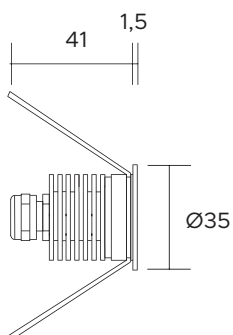

Ø 31mm

POWER SUPPLY	max 2W - max 500mA
CODE	AV01280GN
LED COLOUR	C - Cool white 5500°K N - Natural white 4000°K W - Warm white 3000°K H - Warm white 3000°K - CRI90 Y - Warm white 2700°K A - Amber R - Red G - Green B - Blue
OPTICS	 Asymmetric
FINISHES	G - Grey B - Black
LUMEN OUTPUT SOURCE	150lm (3000°K, 500mA)
DELIVERED LUMEN OUTPUT	120lm (3000°K, 500mA, 45° Asy.)
LED NUMBER	1 power LED
MATERIAL	body and flange in anodized aluminium
DRIVER	not included
POWER CABLE	includes 1,5 mt Sub4 FROST-UV 2x 0,50 cable
WIRING	in series
MOUNTING	recessed (wall)
ACCESSORIES	
NOTES	24V version on request