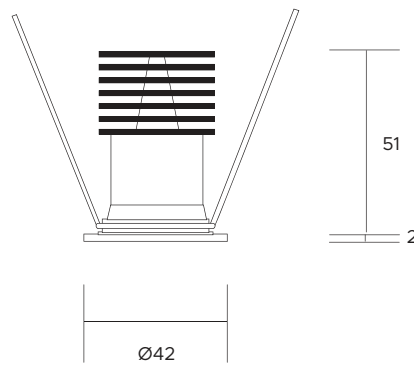

Ø 37mm

POWER SUPPLY	max 3W - max 350mA
CODE	AV02075GN
LED COLOUR	C - Cool white 5500°K N - Natural white 4000°K W - Warm white 3000°K H - Warm white 3000°K - CRI90 Y - Warm white 2700°K A - Amber
OPTICS	<table border="1"> <thead> <tr> <th>N</th> <th>M</th> <th>W</th> <th>E</th> </tr> </thead> <tbody> <tr> <td></td> <td></td> <td></td> <td></td> </tr> <tr> <td>15°</td> <td>25°</td> <td>30°</td> <td>40° x17°</td> </tr> </tbody> </table>
FINISHES	W - White G - Grey B - Black
LUMEN OUTPUT SOURCE	330lm (3000°K, 350mA)
DELIVERED LUMEN OUTPUT	250lm (3000°K, 350mA, 30°)
LED NUMBER	3 power LEDs
MATERIAL	body in anodized aluminium, flange in painted aluminium
DRIVER	not included
POWER CABLE	includes 0,5 mt FEP 2 x 0,35 cable
WIRING	in series
MOUNTING	recessed (ceiling, wall)
NOTES	other RAL on request