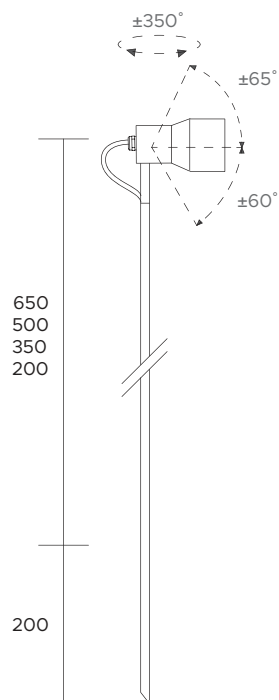

POWER SUPPLY	max 9W - max 500mA	
CODE	AV01365GN, AV01460GN AV01355GN, AV01364GN	with spike with base
LED COLOUR	C - Cool white 5000°K N - Natural white 4000°K W - Warm white 3000°K H - Warm white 3000°K - CRI90 Y - Warm white 2700°K	
OPTICS	<table border="0"> <tr> <td>M</td> <td>W</td> <td>X</td> </tr> <tr> <td></td> <td></td> <td></td> </tr> <tr> <td>24°</td> <td>36°</td> <td>60°</td> </tr> </table>	
FINISHES	M - Marble green K - Corten G - Grey	
STEM LENGHT	1 - 200mm - AV01365GN, AV01355GN 2 - 350mm - AV01365GN, AV01355GN 3 - 500mm - AV01460GN, AV01365GN 4 - 650mm - AV01460GN, AV01365GN	
LUMEN OUTPUT SOURCE	1200lm (3000°K, 500mA)	
DELIVERED LUMEN OUTPUT	1010lm (3000°K, 500mA, 36°)	
LED NUMBER	1 power LED multichip	
MATERIAL	head in painted aluminium stem in painted inox AISI 316L	
DRIVER	not included	
POWER CABLE	includes 1,5 mt Sub4 FROST- UV 2 x 0,50	
WIRING	in series	
MOUNTING	fixing (floor)	
NOTES	other RAL on request 24V version on request