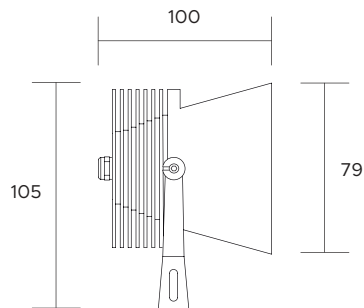

POWER SUPPLY	max 10W - 220V/240V
CODE	AV01030GN
LED COLOUR	C - Cool white 5000°K N - Natural white 4000°K W - Warm white 3000°K H - Warm white 3000°K - CRI90 Y - Warm white 2700°K
OPTICS	<table border="0"> <tr> <td>N</td> <td>M</td> <td>W</td> </tr> <tr> <td></td> <td></td> <td></td> </tr> <tr> <td>15°</td> <td>30°</td> <td>45°</td> </tr> </table>
FINISHES	G - Grey B - Black
LUMEN OUTPUT SOURCE	1260lm (3000°K, 250mA)
DELIVERED LUMEN OUTPUT	830lm (3000°K, 250mA, 45°)
LED NUMBER	1 power LED multichip
MATERIAL	body and flange in anodized aluminium
DRIVER	included
POWER CABLE	includes 1,5 mt H05RN-F 3 x 0,75 cable
MOUNTING	surface (ceiling, wall, floor)
ACCESSORIES	see pag. 127 - 128
NOTES