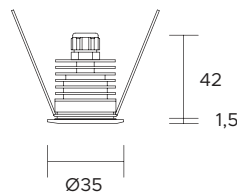

Ø 31mm

A A+ A++

POWER SUPPLY	max 2W - max 500mA
CODE	AV01145GN
LED COLOUR	C - Cool white 5500°K N - Natural white 4000°K W - Warm white 3000°K H - Warm white 3000°K - CRI90 Y - Warm white 2700°K A - Amber R - Red G - Green B - Blue
OPTICS	N M W X E T D 10° 25° 40° 60° 30°x65° 110° Diff.
FINISHES	G - Grey B - Black
LUMEN OUTPUT SOURCE	150lm (3000°K, 500mA)
DELIVERED LUMEN OUTPUT	120lm (3000°K, 500mA, 40°)
LED NUMBER	1 power LED
MATERIAL	body and flange in anodized aluminium
DRIVER	not included
POWER CABLE	includes 1,5 mt Sub4 FROST-UV 2 x 0,50 cable
WIRING	in series
MOUNTING	recessed (ceiling, wall)
NOTES	24V version on request

Ø 31mm

A A+ A++

POWER SUPPLY	max 2W - max 500mA
CODE	AV01147GN
LED COLOUR	C - Cool white 5500°K N - Natural white 4000°K W - Warm white 3000°K H - Warm white 3000°K - CRI90 Y - Warm white 2700°K A - Amber R - Red G - Green B - Blue
OPTICS	N M W X E T D 10° 25° 40° 60° 30°x65° 110° Diff.
FINISHES	I - Inox AISI 316L
LUMEN OUTPUT SOURCE	150lm (3000°K, 500mA)
DELIVERED LUMEN OUTPUT	120lm (3000°K, 500mA, 40°)
LED NUMBER	1 power LED
MATERIAL	body in anodized aluminium, flange in Inox AISI 316L
DRIVER	not included
POWER CABLE	includes 1,5 mt Sub4 FROST-UV 2 x 0,50 cable
WIRING	in series
MOUNTING	recessed (ceiling, wall)
NOTES	24V version on request