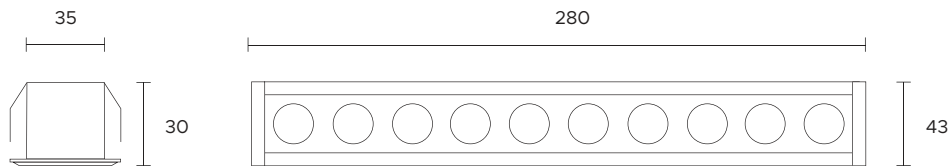

MADE IN ITALY

36x274 mm

POWER SUPPLY	max 10W - max 350mA
CODE	AV02024GN
LED COLOUR	- C - Cool white 5500°K - N - Natural white 4000°K - W - Warm white 3000°K - H - Warm white 3000°K - CRI90 - Y - Warm white 2700°K - A - Amber - R - Red - G - Green - B - Blue
OPTICS	<table border="0"> <tr> <td style="text-align: center;">N</td> <td style="text-align: center;">M</td> <td style="text-align: center;">W</td> </tr> <tr> <td style="text-align: center;"></td> <td style="text-align: center;"></td> <td style="text-align: center;"></td> </tr> <tr> <td style="text-align: center;">12°</td> <td style="text-align: center;">35°</td> <td style="text-align: center;">50°</td> </tr> </table>
FINISHES	- W - White - G - Grey - B - Black
LUMEN OUTPUT SOURCE	1100lm (3000°K, 350mA)
DELIVERED LUMEN OUTPUT	1030lm (3000°K, 350mA, 50°) 10
LED NUMBER	power LEDs
MATERIAL	painted aluminium
DRIVER	not included
POWER CABLE	included 0,50 mt. FEP 2 x 0,35 cable
WIRING	in series
MOUNTING	recessed (ceiling, wall)
NOTES	- other RAL on request 20W - 500mA on request