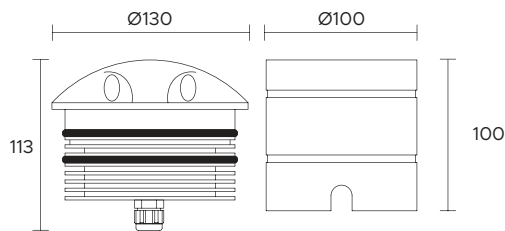

POWER SUPPLY	max 2W - 220V/240V
CODE	AV01126GN AV01128GN AV01130GN AV01132GN
LED COLOUR	C - Cool white 5500°K N - Natural white 4000°K W - Warm white 3000°K H - Warm white 3000°K - CRI90 Y - Warm white 2700°K A - Amber R - Red G - Green B - Blue
OPTICS	<table border="0"> <tr> <td>N</td> <td>M</td> <td>W</td> <td>X</td> <td>E</td> <td>T</td> <td>D</td> </tr> <tr> <td></td> <td></td> <td></td> <td></td> <td></td> <td></td> <td></td> </tr> <tr> <td>10°</td> <td>25°</td> <td>40°</td> <td>60°</td> <td>30°x65°</td> <td>110°</td> <td>Diff.</td> </tr> </table>
FINISHES	G - Grey B - Black
LUMEN OUTPUT SOURCE	150lm (3000°K, 500mA) - AV01126GN
DELIVERED LUMEN OUTPUT	120lm (3000°K, 500mA, 40°) - AV01126GN
LED NUMBER	1 power LED - AV01126GN
MATERIAL	body and head in anodized aluminium
DRIVER	included
POWER CABLE	includes 1,5 mt Sub4 FROST-UV 2 x 0,50 cable
MOUNTING	recessed (floor)
ACCESSORIES	outer case code: AV01425GN
NOTES	24V version on request