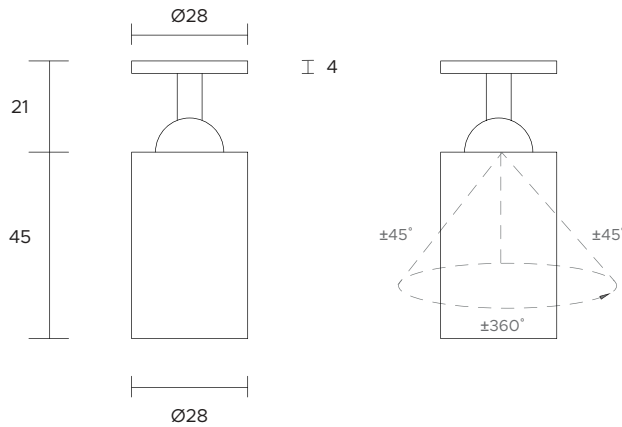

Appliques

| | | | | | | | | | | | | | | | | |
|-------------------------------|--|-----|-----|---------|---|---|--|--|--|--|--|-----|-----|-----|-----|---------|
| POWER SUPPLY | max 2W - max 500mA | | | | | | | | | | | | | | | |
| CODES | AV02186GN, AV02183GN, AV02187GN, AV02188GN | | | | | | | | | | | | | | | |
| LED COLOUR | C - Cool white 5500°K N - Natural white 4000°K W - Warm white 3000°K H - Warm white 3000°K - CRI90 Y - Warm white 2700°K A - Amber | | | | | | | | | | | | | | | |
| OPTICS | <table border="0"> <tr> <td>N</td> <td>M</td> <td>W</td> <td>X</td> <td>E</td> </tr> <tr> <td></td> <td></td> <td></td> <td></td> <td></td> </tr> <tr> <td>15°</td> <td>25°</td> <td>40°</td> <td>60°</td> <td>25°x45°</td> </tr> </table> | N | M | W | X | E | | | | | | 15° | 25° | 40° | 60° | 25°x45° |
| N | M | W | X | E | | | | | | | | | | | | |
| | | | | | | | | | | | | | | | | |
| 15° | 25° | 40° | 60° | 25°x45° | | | | | | | | | | | | |
| FINISHES | G - Grey B - Black | | | | | | | | | | | | | | | |
| FIXING OPTIONS | 1 - Applique 2 - Springs 3 - Ring Nut 4 - Magnetic | | | | | | | | | | | | | | | |
| LUMEN OUTPUT SOURCE | 150lm (3000°K, 500mA) | | | | | | | | | | | | | | | |
| DELIVERED LUMEN OUTPUT | 145lm (3000°K, 500mA, 40°) | | | | | | | | | | | | | | | |
| LED NUMBER | 1 power LED | | | | | | | | | | | | | | | |
| MATERIAL | body and flange in anodized aluminium | | | | | | | | | | | | | | | |
| DRIVER | not included | | | | | | | | | | | | | | | |
| POWER CABLE | includes 0,5 mt FEP 2 x 0,35 cable | | | | | | | | | | | | | | | |
| WIRING | in series | | | | | | | | | | | | | | | |
| MOUNTING | recessed or surface (ceiling, wall, bottom up) | | | | | | | | | | | | | | | |
| NOTES | other finishes on request | | | | | | | | | | | | | | | |