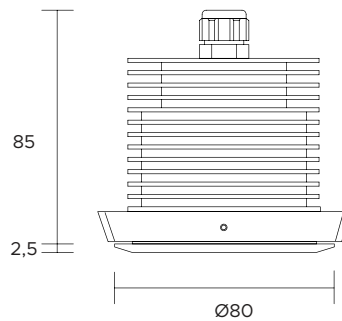

Ø 78mm

POWER SUPPLY	max 6W - max 350mA
CODE	AV01171GN
LED COLOUR	C - Cool white 5000°K N - Natural white 4000°K W - Warm white 3000°K H - Warm white 3000°K - CRI90 Y - Warm white 2700°K
OPTICS	<table border="0"> <tr> <td>N</td> <td>M</td> <td>W</td> <td>D</td> </tr> <tr> <td></td> <td></td> <td></td> <td></td> </tr> <tr> <td>15°</td> <td>25°</td> <td>40°</td> <td>Diff.</td> </tr> </table>
FINISHES	I - Inox AISI 316L
LUMEN OUTPUT SOURCE	890lm (3000°K, 350mA)
DELIVERED LUMEN OUTPUT	650lm (3000°K, 350mA, 40°)
LED NUMBER	1 power LED multichip
MATERIAL	body in anodized aluminium, flange in Inox AISI 316L
DRIVER	not included
POWER CABLE	includes 1,5 mt Sub4 FROST-UV 2 x 0,50 cable
WIRING	in series
MOUNTING	recessed (ceiling, wall)
NOTES	hex louver on request