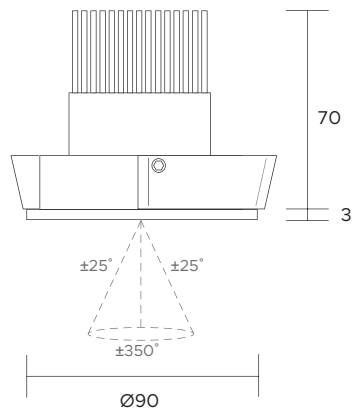

Ø 84mm

| | | | | | | | | | | |
|-------------------------------|--|-----|---|---|--|--|--|-----|-----|-----|
| POWER SUPPLY | max 12W - max 350mA | | | | | | | | | |
| CODE | AV02043GN | | | | | | | | | |
| LED COLOUR | C - Cool white 5000°K N - Natural white 4000°K W - Warm white 3000°K H - Warm white 3000°K - CRI90 Y - Warm white 2700°K | | | | | | | | | |
| OPTICS | <table border="0"> <tr> <td>N</td> <td>M</td> <td>W</td> </tr> <tr> <td></td> <td></td> <td></td> </tr> <tr> <td>15°</td> <td>25°</td> <td>40°</td> </tr> </table> | N | M | W | | | | 15° | 25° | 40° |
| N | M | W | | | | | | | | |
| | | | | | | | | | | |
| 15° | 25° | 40° | | | | | | | | |
| FINISHES | W - White G - Grey B - Black K - Corten | | | | | | | | | |
| LUMEN OUTPUT SOURCE | 1730lm (3000°K, 350mA) | | | | | | | | | |
| DELIVERED LUMEN OUTPUT | 1480lm (3000°K, 350mA, 40°) | | | | | | | | | |
| LED NUMBER | 1 power LED multichip | | | | | | | | | |
| MATERIAL | body in anodized aluminium, flange in painted aluminium | | | | | | | | | |
| DRIVER | not included | | | | | | | | | |
| POWER CABLE | includes 0,5 mt Liyy 2 x 0,50 cable | | | | | | | | | |
| WIRING | in series | | | | | | | | | |
| MOUNTING | recessed (ceiling) | | | | | | | | | |
| NOTES | other RAL on request | | | | | | | | | |