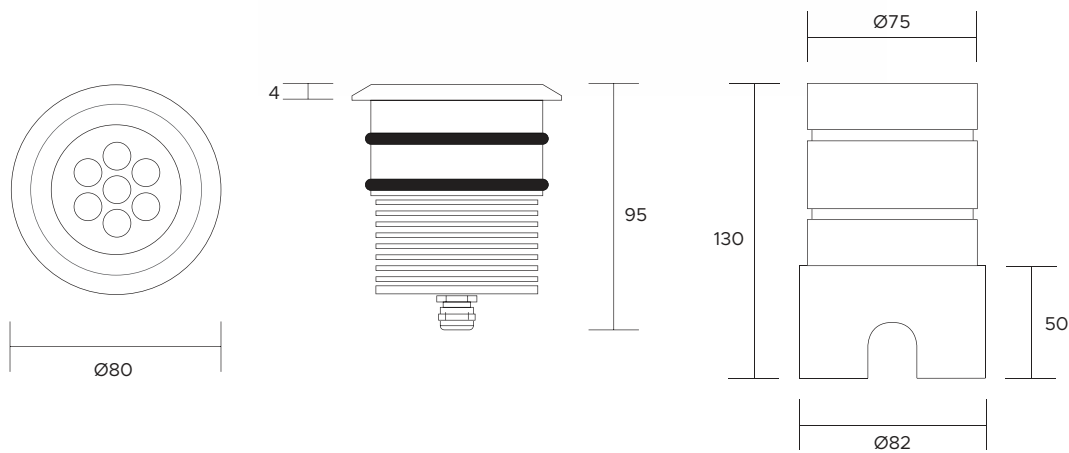

POWER SUPPLY	max 14W - max 500mA
CODE	AV01384GN
LED COLOUR	C - Cool white 5500°K N - Natural white 4000°K W - Warm white 3000°K Y - Warm white 2700°K A - Amber R - Red G - Green B - Blue
OPTICS	N 10° M 25° P 35°
FINISHES	I - Inox AISI 316L
LUMEN OUTPUT SOURCE	1050lm (3000°K, 500mA)
DELIVERED LUMEN OUTPUT	900lm (3000°K, 500mA, 35°)
LED NUMBER	7 power LEDs
MATERIAL	Inox AISI 316L
DRIVER	not included
POWER CABLE	includes 5 mt AD8 2 x 0,50 cable
WIRING	in series
MOUNTING	recessed (wall, floor)
ACCESSORIES	PVC outer case code AV01385GN
NOTES	24V version on request