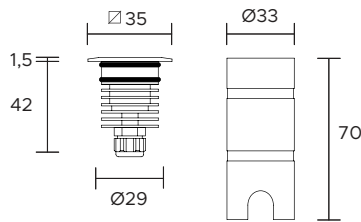

POWER SUPPLY	max 2W - max 500mA
CODE	AV01054GN
LED COLOUR	- C - Cool white 5500°K - N - Natural white 4000°K - W - Warm white 3000°K - H - Warm white 3000°K - CRI90 - Y - Warm white 2700°K - A - Amber - R - Red - G - Green - B - Blue
OPTICS	- N 10° - M 25° - W 40° - X 60° - E 30°x65° - T 110° - D Diff.
FINISHES	- G - Grey - B - Black
LUMEN OUTPUT SOURCE	150lm (3000°K, 500mA)
DELIVERED LUMEN OUTPUT	120lm (3000°K, 500mA, 40°)
LED NUMBER	1 power LED
MATERIAL	body and flange in anodized aluminium
DRIVER	not included
POWER CABLE	includes 1,5 mt Sub4 FROST-UV 2 x 0,50 cable
WIRING	in series
MOUNTING	recessed (floor)
ACCESSORIES	outer case code: AV01403GN
NOTES	24V version on request