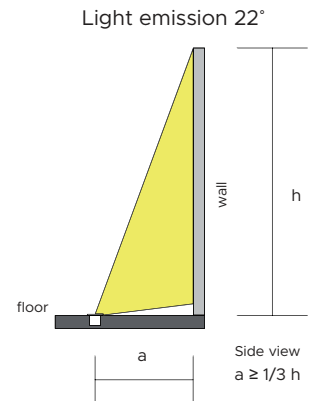

POWER SUPPLY	max 12W - max 350mA
CODE	AV01528GN
LED COLOUR	C - Cool white 5000°K N - Natural white 4000°K W - Warm white 3000°K H - Warm white 3000°K - CR190 Y - Warm white 2700°K
OPTICS	A2 wall washer
FINISHES	I - Inox AISI 316L
LUMEN OUTPUT SOURCE	1730lm (3000°K, 350mA)
DELIVERED LUMEN OUTPUT	1560lm (3000°K, 350mA, Asymmetric)
LED NUMBER	1 power LED multichip
MATERIAL	body in anodized aluminium, flange in Inox AISI 316L
DRIVER	not included
POWER CABLE	includes 1,5 mt Sub4 FROST-UV 2 x 0.50 cable
WIRING	in series
MOUNTING	recessed (floor)
ACCESSORIES	outer case code: AV01413GN
NOTES