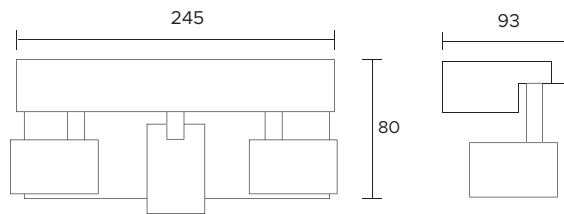

POWER SUPPLY	max 6W x3 - 220V/240V
CODE	AV02096GN
LED COLOUR	C - Cool white 5000°K N - Natural white 4000°K W - Warm white 3000°K H - Warm white 3000°K - CRI90 Y - Warm white 2700°K
OPTICS	<table border="0"> <tr> <td>M</td> <td>W</td> <td>X</td> </tr> <tr> <td></td> <td></td> <td></td> </tr> <tr> <td>24°</td> <td>36°</td> <td>60°</td> </tr> </table>
FINISHES	W - White G - Grey B - Black
LUMEN OUTPUT SOURCE	890lm (3000°K, 350mA) x3
DELIVERED LUMEN OUTPUT	710lm (3000°K, 350mA, 36°) x3
LED NUMBER	3 power LEDs multichip
MATERIAL	painted aluminium
DRIVER	included
POWER CABLE	
MOUNTING	ceiling, wall surface
NOTES	other RAL on request