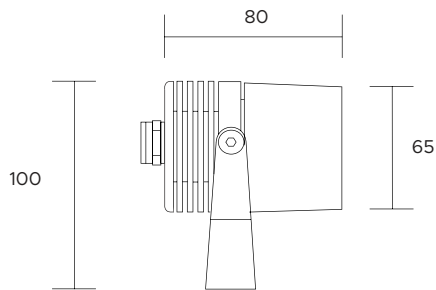

POWER SUPPLY	max 10W - max 250mA
CODE	AV01471GN
LED COLOUR	C - Cool white 5000°K N - Natural white 4000°K W - Warm white 3000°K H - Warm white 3000°K - CRI90 Y - Warm white 2700°K
OPTICS	<table border="0"> <tr> <td>N</td> <td>M</td> <td>W</td> </tr> <tr> <td></td> <td></td> <td></td> </tr> <tr> <td>15°</td> <td>30°</td> <td>45°</td> </tr> </table>
FINISHES	I - Inox AISI 316L
LUMEN OUTPUT SOURCE	1260lm (3000°K, 250mA)
DELIVERED LUMEN OUTPUT	830lm (3000°K, 250mA, 45°)
LED NUMBER	1 power LED multichip
MATERIAL	Inox AISI 316L
DRIVER	not included
POWER CABLE	includes 1,5 mt Sub4 FROST-UV 2 x 0,50 cable
WIRING	in series
MOUNTING	surface (ceiling, wall, floor)
ACCESSORIES	see pag. 127 - 128
NOTES	24V version on request