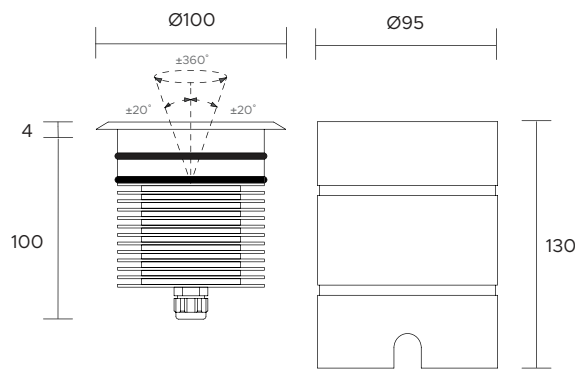

POWER SUPPLY	max 7W - max 350mA
CODE	AV01088GN
LED COLOUR	C - Cool white 5500°K N - Natural white 4000°K W - Warm white 3000°K H - Warm white 3000°K - CRI90 Y - Warm white 2700°K A - Amber R - Red G - Green B - Blue
OPTICS	<table border="1"> <tr> <td>N</td> <td>M</td> <td>P</td> </tr> <tr> <td></td> <td></td> <td></td> </tr> <tr> <td>10°</td> <td>25°</td> <td>35°</td> </tr> </table>
FINISHES	I - Inox AISI 316L
LUMEN OUTPUT SOURCE	770lm (3000°K, 350mA)
DELIVERED LUMEN OUTPUT	700lm (3000°K, 350mA, 35°)
LED NUMBER	7 power LEDs
MATERIAL	body in anodized aluminium, flange in Inox AISI 316L
DRIVER	not included
POWER CABLE	includes 1,5 mt Sub4 FROST-UV 2 x 0.50 cable
WIRING	in series
MOUNTING	recessed (floor)
ACCESSORIES	outer case code: AV01416GN
NOTES