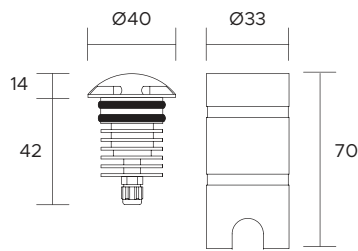

POWER SUPPLY	max 2W - max 500mA
CODE	AV01520GN AV01521GN AV01522GN AV01523GN
LED COLOUR	C - Cool white 5500°K N - Natural white 4000°K W - Warm white 3000°K H - Warm white 3000°K - CRI90 Y - Warm white 2700°K A - Amber R - Red G - Green B - Blue
FINISHES	I - Inox
LUMEN OUTPUT SOURCE	150lm (3000°K, 500mA)
DELIVERED LUMEN OUTPUT	90lm (3000°K, 500mA)
LED NUMBER	1 power LED
MATERIAL	body in anodized aluminium, head in Inox AISI 316L
DRIVER	not included
POWER CABLE	includes 1,5 mt Sub4 FROST-UV 2 x 0,50 cable
WIRING	in series
MOUNTING	recessed (ceiling, wall, floor)
ACCESSORIES	outer case code: AV01214GN
NOTES	24V version on request