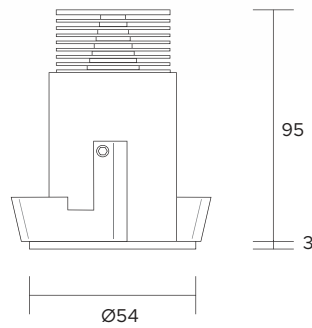

Ø 48mm

POWER SUPPLY	max 9W - max 500mA
CODE	AV02077GN
LED COLOUR	C - Cool white 5000°K N - Natural white 4000°K W - Warm white 3000°K H - Warm white 3000°K - CRI90 Y - Warm white 2700°K
OPTICS	M 24° W 36° X 60°
FINISHES	W - White G - Grey B - Black K - Corten
LUMEN OUTPUT SOURCE	1200lm (3000°K, 500mA)
DELIVERED LUMEN OUTPUT	1080lm (3000°K, 500mA, 36°)
LED NUMBER	1 power LED multichip
MATERIAL	body in anodized aluminium, flange in painted aluminium
DRIVER	not included
POWER CABLE	includes 0,5 mt FEP 2 x 0,35 cable
WIRING	in series
MOUNTING	recessed (ceiling)
NOTES	other RAL on request