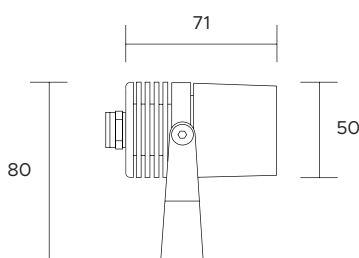

POWER SUPPLY	max 3W - max 700mA
CODE	AV01475GN
LED COLOUR	C - Cool white 5500°K N - Natural white 4000°K W - Warm white 3000°K H - Warm white 3000°K - CRI90 Y - Warm white 2700°K
OPTICS	3°
FINISHES	I - Inox AISI 316L
LUMEN OUTPUT SOURCE	190lm (3000°K, 700mA)
DELIVERD LUMEN OUTPUT	130lm (3000°K, 700mA, 3°)
LED NUMBER	1 power LED
MATERIAL	Inox AISI 316L
DRIVER	not included
POWER CABLE	includes 1,5 mt Sub4 FROST-UV 2 x 0,50 cable
WIRING	in series
MOUNTING	surface (ceiling, wall, floor)
ACCESSORIES	see pag. 127 - 128
NOTES	24V version on request

POWER SUPPLY	max 6W - max 700mA
CODE	AV01512GN
LED COLOUR	C - Cool white 5000°K N - Natural white 4000°K W - Warm white 3000°K H - Warm white 3000°K - CRI90 Y - Warm white 2700°K
OPTICS	15° 25° 40°
FINISHES	I - Inox AISI 316L
LUMEN OUTPUT SOURCE	800lm (3000°K, 700mA)
DELIVERD LUMEN OUTPUT	430lm (3000°K, 700mA, 25°)
LED NUMBER	1 power LED multichip
MATERIAL	Inox AISI 316L
DRIVER	not included
POWER CABLE	includes 1,5 mt Sub4 FROST-UV 2 x 0,50 cable
WIRING	in series
MOUNTING	surface (ceiling, wall, floor)
ACCESSORIES	see pag. 127 - 128
NOTES	24V version on request