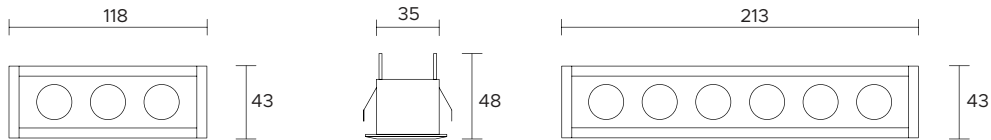

POWER SUPPLY	max 6W - max 500mA
CODE	AV02248GN
LED COLOUR	C - Cool white 5500°K N - Natural white 4000°K W - Warm white 3000°K H - Warm white 3000°K - CRI90 Y - Warm white 2700°K A - Amber
FINISHES	W - White G - Grey B - Black
OPTICS	<table border="1"> <tr> <td>N</td> <td>M</td> <td>W</td> <td>X</td> <td>E</td> </tr> <tr> <td></td> <td></td> <td></td> <td></td> <td></td> </tr> <tr> <td>10°</td> <td>25°</td> <td>40°</td> <td>60°</td> <td>30°x65°</td> </tr> </table>
LUMEN OUTPUT SOURCE	450lm (3000°K, 500mA)
DELIVERED LUMEN OUTPUT	420lm (3000°K, 500mA, 40°)
LED NUMBER	3 power LEDs
MATERIAL	anodized or painted aluminium
DRIVER	not included
POWER CABLE	includes 0,5 mt Liyy 2 x 0,50 cable
WIRING	in series
MOUNTING	recessed (ceiling, wall)
NOTES	other RAL on request

POWER SUPPLY	max 12W - max 500mA
CODE	AV02249GN
LED COLOUR	C - Cool white 5500°K N - Natural white 4000°K W - Warm white 3000°K H - Warm white 3000°K - CRI90 Y - Warm white 2700°K A - Amber
FINISHES	W - White G - Grey B - Black
OPTICS	<table border="1"> <tr> <td>N</td> <td>M</td> <td>W</td> <td>X</td> <td>E</td> </tr> <tr> <td></td> <td></td> <td></td> <td></td> <td></td> </tr> <tr> <td>10°</td> <td>25°</td> <td>40°</td> <td>60°</td> <td>30°x65°</td> </tr> </table>
LUMEN OUTPUT SOURCE	900lm (3000°K, 500mA)
DELIVERED LUMEN OUTPUT	860lm (3000°K, 500mA, 40°)
LED NUMBER	6 power LEDs
MATERIAL	anodized or painted aluminium
DRIVER	not included
POWER CABLE	includes 0,5 mt Liyy 2 x 0,50 cable
WIRING	in series
MOUNTING	recessed (ceiling, wall)
NOTES	other RAL on request