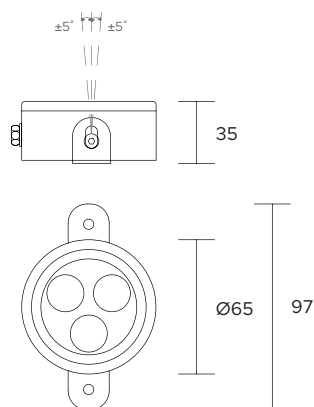

POWER SUPPLY	max 6W - max 500mA
CODE	AV01372GN
LED COLOUR	C - Cool white 5500°K N - Natural white 4000°K W - Warm white 3000°K Y - Warm white 2700°K A - Amber R - Red G - Green B - Blue
OPTICS	<table border="1"> <tr> <td>N</td> <td>M</td> <td>W</td> <td>X</td> <td>T</td> </tr> <tr> <td>10°</td> <td>25°</td> <td>40°</td> <td>60°</td> <td>110°</td> </tr> </table>
FINISHES	I - Inox AISI 316L
LUMEN OUTPUT SOURCE	450lm (3000°K, 500mA)
DELIVERED LUMEN OUTPUT	420lm (3000°K, 500mA, 40°)
LED NUMBER	3 power LEDs
MATERIAL	Inox AISI 316L
DRIVER	not included
POWER CABLE	includes 5 mt AD8 2 x 0,50 cable
WIRING	in series
MOUNTING	surface (wall, floor)
NOTES	

POWER SUPPLY	max 9W - max 700mA
CODE	AV01372GN
LED COLOUR	1 - RGB 2 - AWB 3 - A WW W
OPTICS	<table border="1"> <tr> <td>N</td> <td>M</td> <td>W</td> <td>X</td> <td>T</td> </tr> <tr> <td>10°</td> <td>25°</td> <td>40°</td> <td>60°</td> <td>110°</td> </tr> </table>
FINISHES	I - Inox AISI 316L
LUMEN OUTPUT SOURCE	390lm (RGB, 700mA)
DELIVERED LUMEN OUTPUT	360lm (RGB, 700mA, 40°)
LED NUMBER	3 power LEDs
MATERIAL	Inox AISI 316L
DRIVER	not included
POWER CABLE	includes 5 mt AD8 6 x 0,35 cable
WIRING	in series
MOUNTING	surface (wall, floor)
NOTES