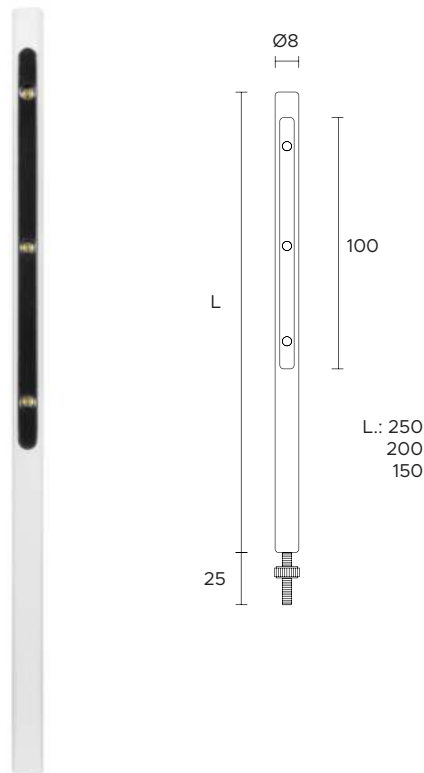

Ø 5mm

POWER SUPPLY	max 3W - max 350mA
CODES	AVO2207GN, AVO2208GN, AVO2209GN
LED COLOUR	C - Cool white 5500°K N - Natural white 4000°K W - Warm white 3000°K H - Warm white 3000°K - CRI90 Y - Warm white 2700°K A - Amber
OPTICS	E 90°x120°
FINISHES	W - White G - Grey B - Black
STEM LENGHT	1 - 150mm Code: AVO2207GN 2 - 200mm Code: AVO2208GN 3 - 250mm Code: AVO2209GN
LUMEN OUTPUT SOURCE	330lm (3000°K, 350mA)
DELIVERED LUMEN OUTPUT	180lm (3000°K, 350mA, 90°x120°)
LED NUMBER	3 power LEDs
MATERIAL	body in anodized or painted aluminium
DRIVER	not included
POWER CABLE	includes 0,5 mt FEP 2 x 0,35 cable
WIRING	in series
MOUNTING	surface (ceiling, wall, bottom up)
ACCESSORIES	Fixing washer Ø15x2,5
NOTES	other RAL on request