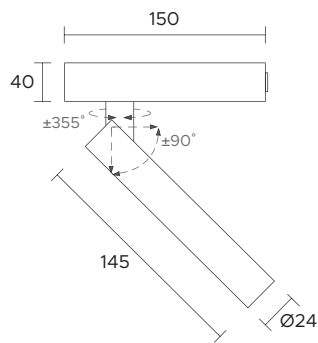

POWER SUPPLY	max 4W - 220V/240V
CODE	AV02282GN
LED COLOUR	C - Cool white 5500°K N - Natural white 4000°K W - Warm white 3000°K H - Warm white 3000°K - CRI90 Y - Warm white 2700°K
OPTICS	<table border="1"> <tr> <td>N</td> <td>M</td> <td>W</td> <td>X</td> </tr> <tr> <td></td> <td></td> <td></td> <td></td> </tr> <tr> <td>10°</td> <td>25°</td> <td>40°</td> <td>60°</td> </tr> </table>
FINISHES	W - White G - Grey B - Black
LUMEN OUTPUT SOURCE	250lm (3000°K, 1200mA)
DELIVERED LUMEN OUTPUT	190lm (3000°K, 1200mA, 40°)
LED NUMBER	1 power LED
MATERIAL	painted aluminium
DRIVER	included
POWER CABLE	
MOUNTING	ceiling, wall surface
NOTES	other RAL on request