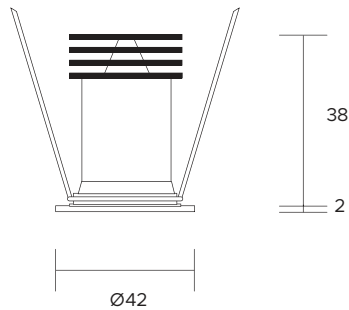

Ø 37mm

POWER SUPPLY	max 3W - max 700mA
CODE	AV02074GN
LED COLOUR	C - Cool white 5500°K N - Natural white 4000°K W - Warm white 3000°K H - Warm white 3000°K - CRI90 Y - Warm white 2700°K A - Amber
OPTICS	N 10° M 25° W 40° X 60° E 30°x65°
FINISHES	W - White G - Grey B - Black
LUMEN OUTPUT SOURCE	190lm (3000°K, 700mA)
DELIVERED LUMEN OUTPUT	175lm (3000°K, 700mA, 40°)
LED NUMBER	1 power LED
MATERIAL	body in anodized aluminium, flange in painted aluminium
DRIVER	not included
POWER CABLE	includes 0,5 mt FEP 2 x 0,35 cable
WIRING	in series
MOUNTING	recessed (ceiling, wall)
NOTES	other RAL on request