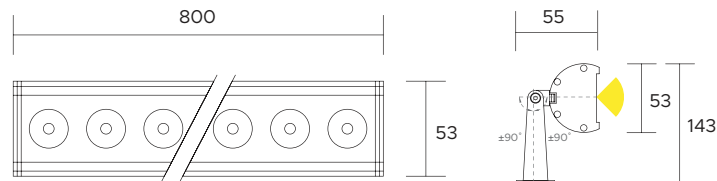

POWER SUPPLY	max 24W - max 350mA
CODE	AV01436GN, AV01344GN (110°)
LED COLOUR	C - Cool white 5500°K N - Natural white 4000°K W - Warm white 3000°K H - Warm white 3000°K - CRI90 Y - Warm white 2700°K A - Amber R - Red G - Green B - Blue
OPTICS	<table border="1"> <tr> <td>N</td> <td>M</td> <td>W</td> <td>X</td> <td>E</td> <td>T</td> </tr> <tr> <td></td> <td></td> <td></td> <td></td> <td></td> <td></td> </tr> <tr> <td>10°</td> <td>25°</td> <td>40°</td> <td>60°</td> <td>30°x65°</td> <td>110°</td> </tr> </table>
FINISHES	G - Grey
LUMEN OUTPUT SOURCE	2640lm (3000°K, 350mA)
DELIVERED LUMEN OUTPUT	2260lm (3000°K, 350mA, 40°)
LED NUMBER	24 power LEDs
MATERIAL	body in anodized aluminium
DRIVER	not included
POWER CABLE	includes 1,5 mt Sub4 FROST-UV 2 x 0,50 cable
WIRING	in series
MOUNTING	surface (ceiling, wall, floor)
NOTES	24V version on request

POWER SUPPLY	max 72W - max 700mA
CODE	AV01436GN, AV01344GN (110°)
LED COLOUR	1 - RGB 2 - AWB 3 - A WW W
OPTICS	<table border="1"> <tr> <td>N</td> <td>M</td> <td>W</td> <td>X</td> <td>E</td> <td>T</td> </tr> <tr> <td></td> <td></td> <td></td> <td></td> <td></td> <td></td> </tr> <tr> <td>10°</td> <td>25°</td> <td>40°</td> <td>60°</td> <td>30°x65°</td> <td>110°</td> </tr> </table>
FINISHES	G - Grey
LUMEN OUTPUT SOURCE	3120lm (RGB, 700mA)
DELIVERED LUMEN OUTPUT	2880lm (RGB, 700mA, 40°)
LED NUMBER	24 power LEDs
MATERIAL	body in anodized aluminium
DRIVER	not included
POWER CABLE	includes 1,5 mt Liyy AD8 6 x 0,35 cable
WIRING	in series
MOUNTING	surface (ceiling, wall, floor)
NOTES