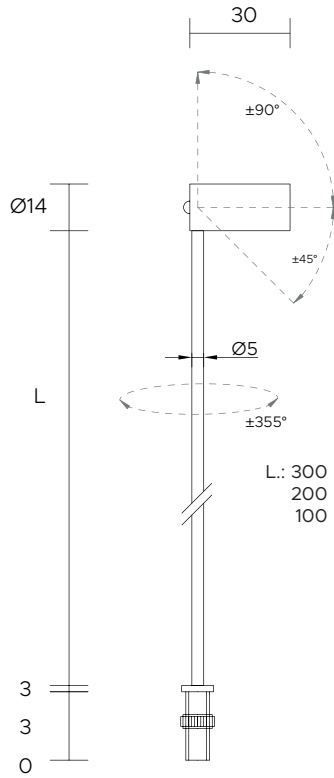

Ø 10mm

POWER SUPPLY	max 2W - max 500mA
CODE	AV02220GN
LED COLOUR	C - Cool white 5500°K N - Natural white 4000°K W - Warm white 3000°K H - Warm white 3000°K - CRI90 Y - Warm white 2700°K A - Amber
OPTICS	M 20° W 35° X 50° E 20°x45°
FINISHES	G - Grey B - Black
STEM LENGHT	1 - 100mm 2 - 200mm 3 - 300mm
LUMEN OUTPUT SOURCE	150lm (3000°K, 500mA)
DELIVERED LUMEN OUTPUT	140lm (3000°K, 500mA, 50°)
LED NUMBER	1 power LED
MATERIAL	body and stem in anodized aluminium
DRIVER	not included
POWER CABLE	includes 0,5 mt FEP 2 x 0,35 cable
WIRING	in series
MOUNTING	surface (ceiling, wall, bottom up)
NOTES	other finishes on request