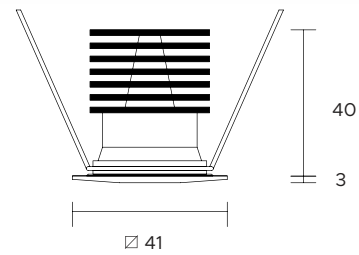

POWER SUPPLY	max 3W - max 350mA
CODE	AV02168GN
LED COLOUR	C - Cool white 5500°K N - Natural white 4000°K W - Warm white 3000°K H - Warm white 3000°K - CRI90 Y - Warm white 2700°K A - Amber
OPTICS	<table border="1"> <tr> <td>N</td> <td>M</td> <td>W</td> <td>E</td> </tr> <tr> <td></td> <td></td> <td></td> <td></td> </tr> <tr> <td>15°</td> <td>25°</td> <td>30°</td> <td>40°x17°</td> </tr> </table>
FINISHES	W - White G - Grey B - Black
LUMEN OUTPUT SOURCE	330lm (3000°K, 350mA)
DELIVERED LUMEN OUTPUT	250lm (3000°K, 350mA, 30°)
LED NUMBER	3 power LEDs
MATERIAL	body in anodized aluminium, flange in anodized or painted aluminium
DRIVER	not included
POWER CABLE	includes 0,5 mt FEP 2 x 0,35 cable
WIRING	in series
MOUNTING	recessed (ceiling, wall, bottom up)
NOTES	other RAL on request

POWER SUPPLY	max 3W - max 350mA
CODE	AV02169GN
LED COLOUR	C - Cool white 5500°K N - Natural white 4000°K W - Warm white 3000°K H - Warm white 3000°K - CRI90 Y - Warm white 2700°K A - Amber
OPTICS	<table border="1"> <tr> <td>N</td> <td>M</td> <td>W</td> <td>E</td> </tr> <tr> <td></td> <td></td> <td></td> <td></td> </tr> <tr> <td>15°</td> <td>25°</td> <td>30°</td> <td>40°x17°</td> </tr> </table>
FINISHES	W - White G - Grey B - Black
LUMEN OUTPUT SOURCE	330lm (3000°K, 350mA)
DELIVERED LUMEN OUTPUT	250lm (3000°K, 350mA, 30°)
LED NUMBER	3 power LEDs
MATERIAL	body in anodized aluminium, flange in anodized or painted aluminium
DRIVER	not included
POWER CABLE	includes 0,5 mt FEP 2 x 0,35 cable
WIRING	in series
MOUNTING	recessed (ceiling, wall, bottom up)
NOTES	other RAL on request