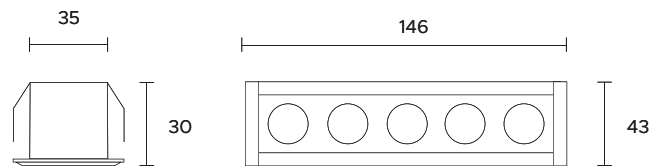

Linear Lights

 36x140 mm

| | |
|-------------------------------|--|
| POWER SUPPLY | max 5W - max 350mA |
| CODE | AV02023GN |
| LED COLOUR | <ul style="list-style-type: none"> C - Cool white 5500°K N - Natural white 4000°K W - Warm white 3000°K H - Warm white 3000°K - CRI90 Y - Warm white 2700°K A - Amber R - Red G - Green B - Blue |
| OPTICS | <ul style="list-style-type: none"> <input type="checkbox"/> N  12° <input type="checkbox"/> M  35° <input type="checkbox"/> W  50° |
| FINISHES | <ul style="list-style-type: none"> <input type="checkbox"/> W - White <input type="checkbox"/> G - Grey <input type="checkbox"/> B - Black |
| LUMEN OUTPUT SOURCE | 550lm (3000°K, 350mA) |
| DELIVERED LUMEN OUTPUT | 510lm (3000°K, 350mA, 50°) 5 |
| LED NUMBER | power LEDs |
| MATERIAL | painted aluminium |
| DRIVER | not included |
| POWER CABLE | included 0,50 mt. FEP 2 x 0,35 cable |
| WIRING | in series |
| MOUNTING | recessed (ceiling, wall) |
| NOTES | <ul style="list-style-type: none"> other RAL on request 10W - 500mA on request |